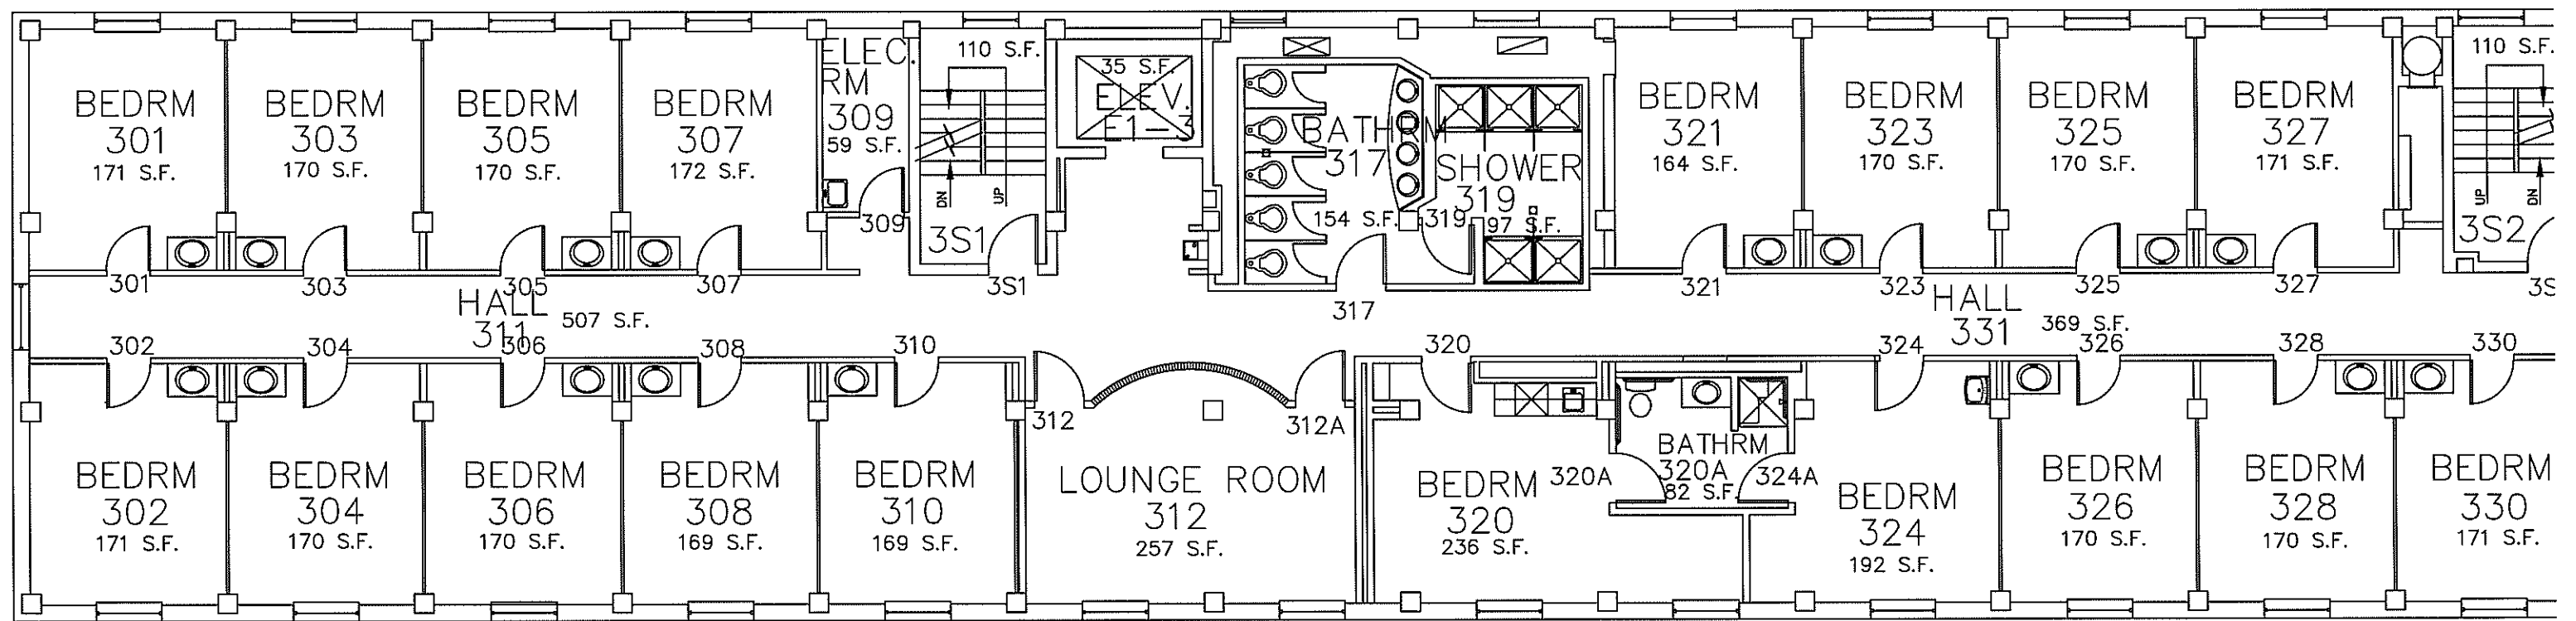

GROSS AREA=5,846 S.F.
 NET AREA=4,927 S.F.

GROSS AREA=5,846 S.F.
 NET AREA=4,942 S.F.

GROSS AREA=5,846 S.F.
 NET AREA=4,942 S.F.

GROSS AREA=5,846 S.F.
 NET AREA=4,942 S.F.