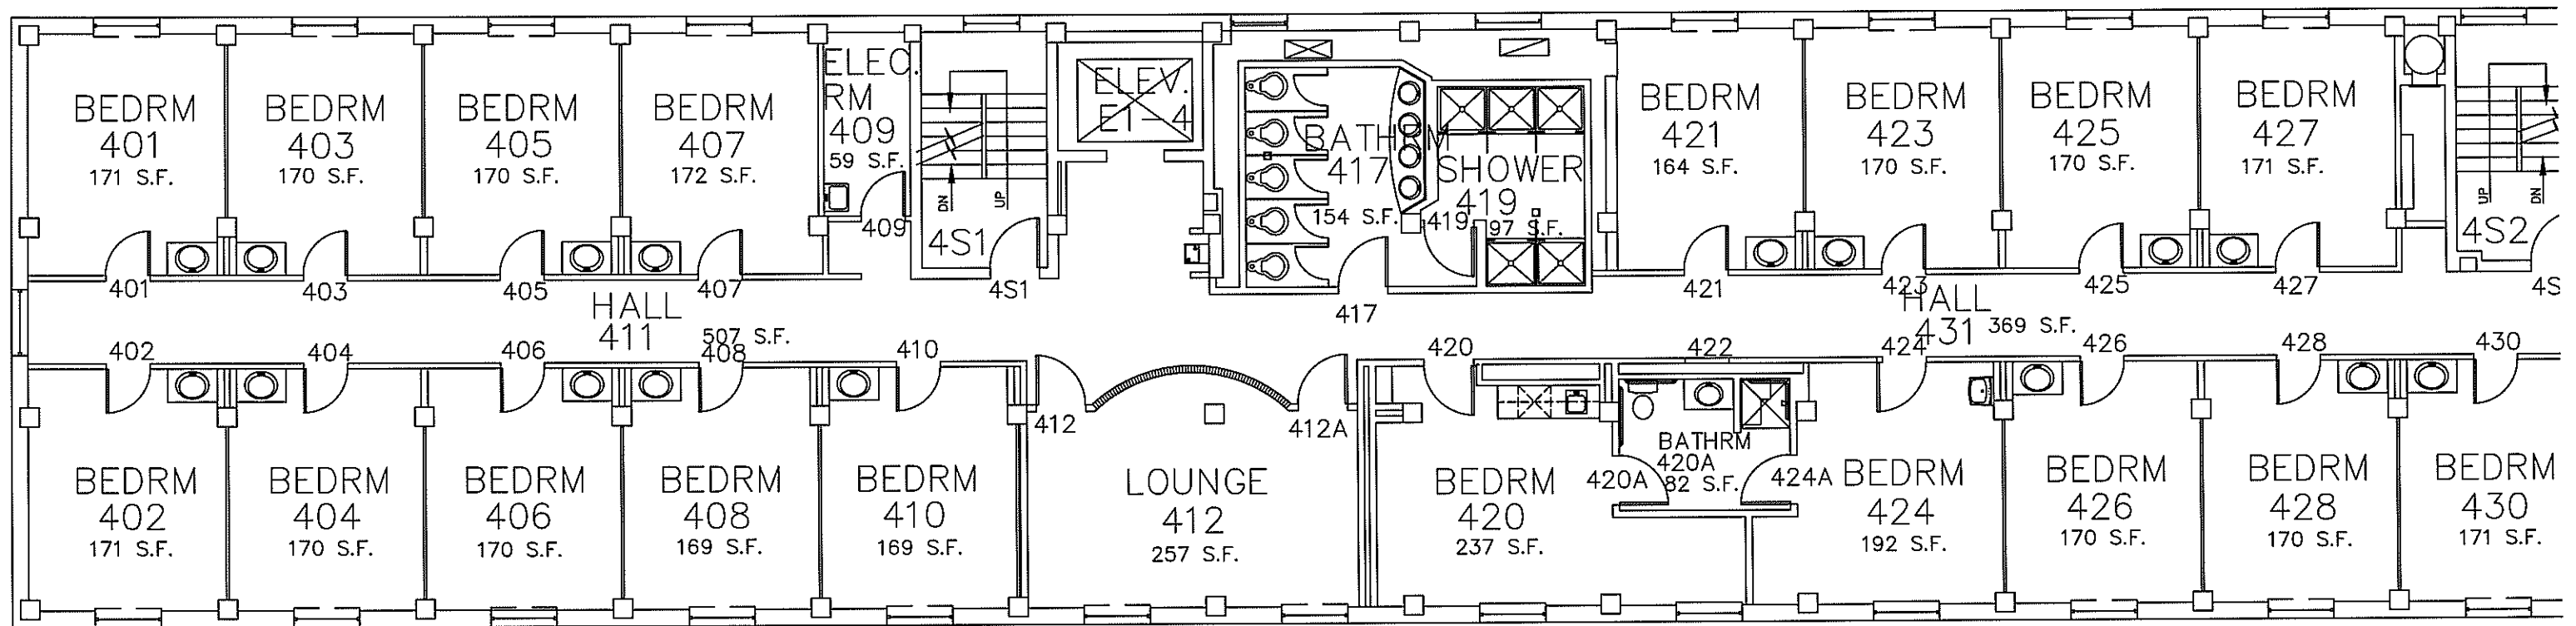

GROSS AREA=5,846 S.F.
 NET AREA=4,927 S.F.

GROSS AREA=5,846 S.F.
 NET AREA=4,942 S.F.

GROSS AREA=5,846 S.F.
 NET AREA=4,942 S.F.

GROSS AREA=5,846 S.F.
 NET AREA=4,942 S.F.