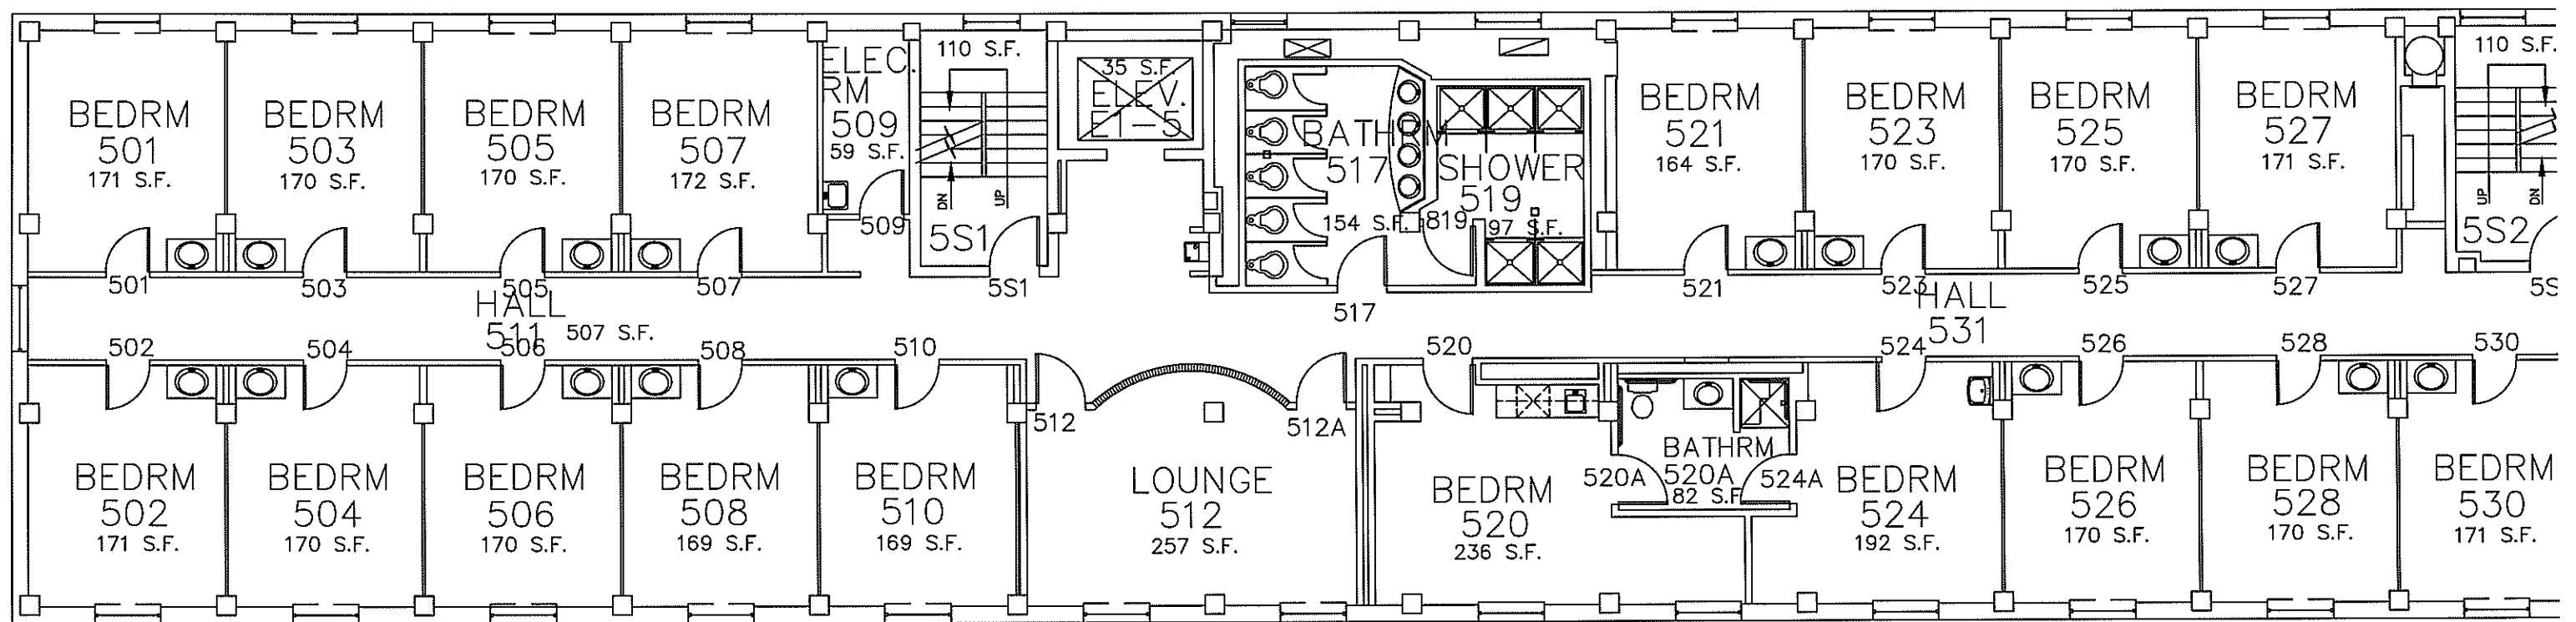

GROSS AREA=5,846 S.F.
 NET AREA=4,927 S.F.

GROSS AREA=5,846 S.F.
 NET AREA=4,942 S.F.

GROSS AREA=5,846 S.F.
 NET AREA=4,942 S.F.

GROSS AREA=5,846 S.F.
 NET AREA=4,942 S.F.