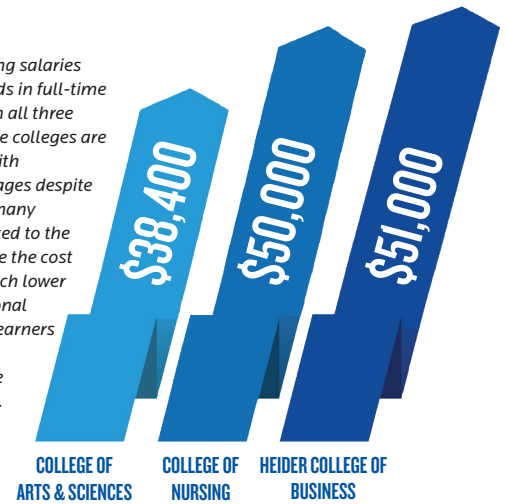

The value of your Creighton education can be measured in many ways—in career outcomes, financial security and in a balanced, well-lived life. It all starts here.

OVERALL SUCCESS RATE

Creighton graduates have an overall success rate of **98%**. Based on our new graduate survey with a 75% knowledge rate, here's what they are doing within six months of graduation:

WHAT OUR GRADS ARE DOING

EMPLOYED GRAD/PROF SCHOOL SERVICE PROGRAM STILL SEARCHING

CREIGHTON RETENTION

FALL 2016 - FALL 2017

OUR STUDENTS GET EXPERIENCE

College of Arts & Sciences: 84%
College of Nursing: 72%*
Heider College of Business: 90%

* All College of Nursing students complete clinical rotations and long term practicum as part of their coursework. In most cases, the number reflected here shows experiential learning in addition to their required clinical experiences.

WHAT OUR GRADS ARE STUDYING

WHAT OUR GRADS ARE EARNING

Median starting salaries for recent grads in full-time positions from all three undergraduate colleges are competitive with national averages despite the fact that many students located to the Midwest where the cost of living is much lower than the national average. Top earners from all three colleges made over \$75,000.