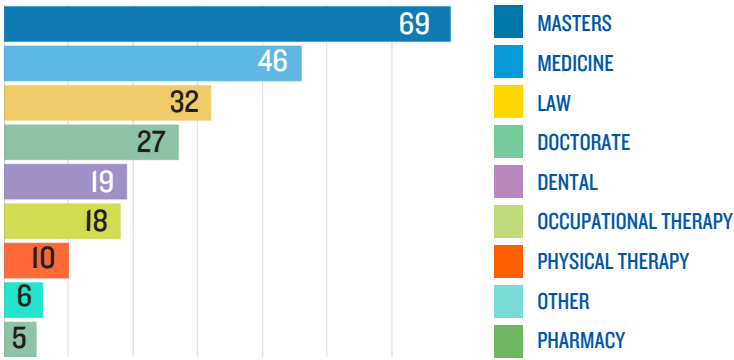

The value of your Creighton education can be measured in many ways—in career outcomes, financial security and in a balanced, well-lived life. It all starts here.

OVERALL SUCCESS RATE

Creighton graduates have an overall success rate of **98%**. Based on our new graduate survey with a 75% knowledge rate, here's what they are doing within six months of graduation:

WHAT OUR GRADS ARE DOING

EMPLOYED GRAD/PROF SCHOOL SERVICE PROGRAM STILL SEARCHING

CREIGHTON RETENTION

FALL 2016 - FALL 2017

OUR STUDENTS GET EXPERIENCE

College of Arts & Sciences: 84%
College of Nursing: 72%*
Heider College of Business: 90%

* All College of Nursing students complete clinical rotations and long term practicum as part of their coursework. In most cases, the number reflected here shows experiential learning in addition to their required clinical experiences.

WHAT OUR GRADS ARE STUDYING

WHAT OUR GRADS ARE EARNING

Median starting salaries for recent grads in full-time positions from all three undergraduate colleges are competitive with national averages despite the fact that many students located to the Midwest where the cost of living is much lower than the national average. Top earners from all three colleges made over \$75,000.