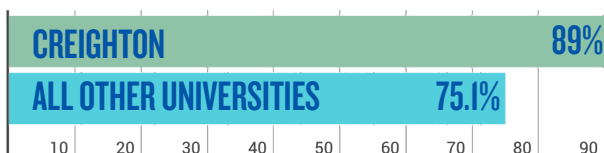

CREIGHTON RETENTION

FALL 2016 - FALL 2017