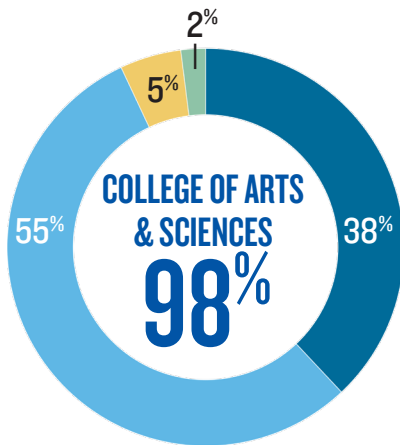

WHAT OUR GRADS ARE DOING

EMPLOYED GRAD/PROF SCHOOL SERVICE PROGRAM STILL SEARCHING