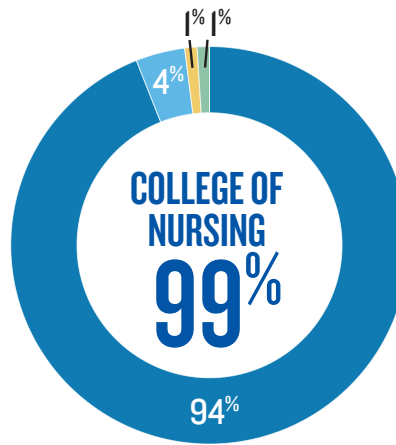

The value of your Creighton education can be measured in many ways—in career outcomes, financial security and in a balanced, well-lived life. It all starts here.

OVERALL SUCCESS RATE

Creighton graduates have an overall success rate of **98%**. Based on our new graduate survey with a 75% knowledge rate, here's what they are doing within six months of graduation:

WHAT OUR GRADS ARE DOING

EMPLOYED GRAD/PROF SCHOOL SERVICE PROGRAM STILL SEARCHING

CREIGHTON RETENTION

FALL 2016 - FALL 2017

OUR STUDENTS GET EXPERIENCE

College of Arts & Sciences: 84%
College of Nursing: 72%*
Heider College of Business: 90%

* All College of Nursing students complete clinical rotations and long term practicum as part of their coursework. In most cases, the number reflected here shows experiential learning in addition to their required clinical experiences.