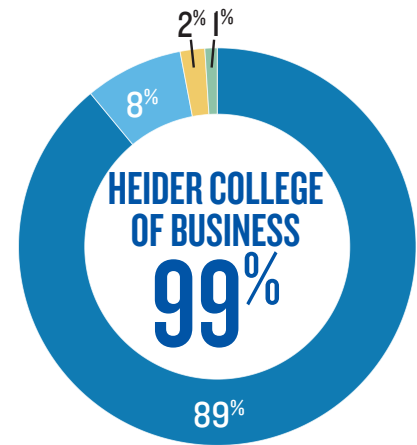

WHAT OUR GRADS ARE DOING

EMPLOYED GRAD/PROF SCHOOL SERVICE PROGRAM STILL SEARCHING