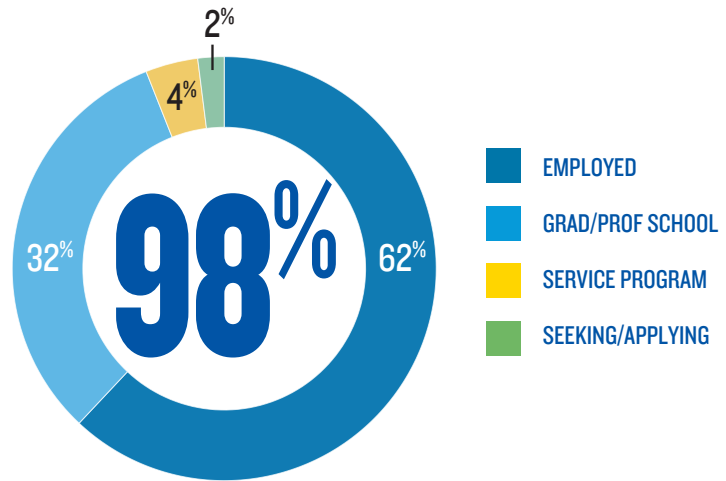

The value of your Creighton education can be measured in many ways—in career outcomes, financial security and in a balanced, well-lived life. It all starts here.

OVERALL SUCCESS RATE

Creighton graduates have an overall success rate of **98%**. Based on our new graduate survey with a 75% knowledge rate, here's what they are doing within six months of graduation: