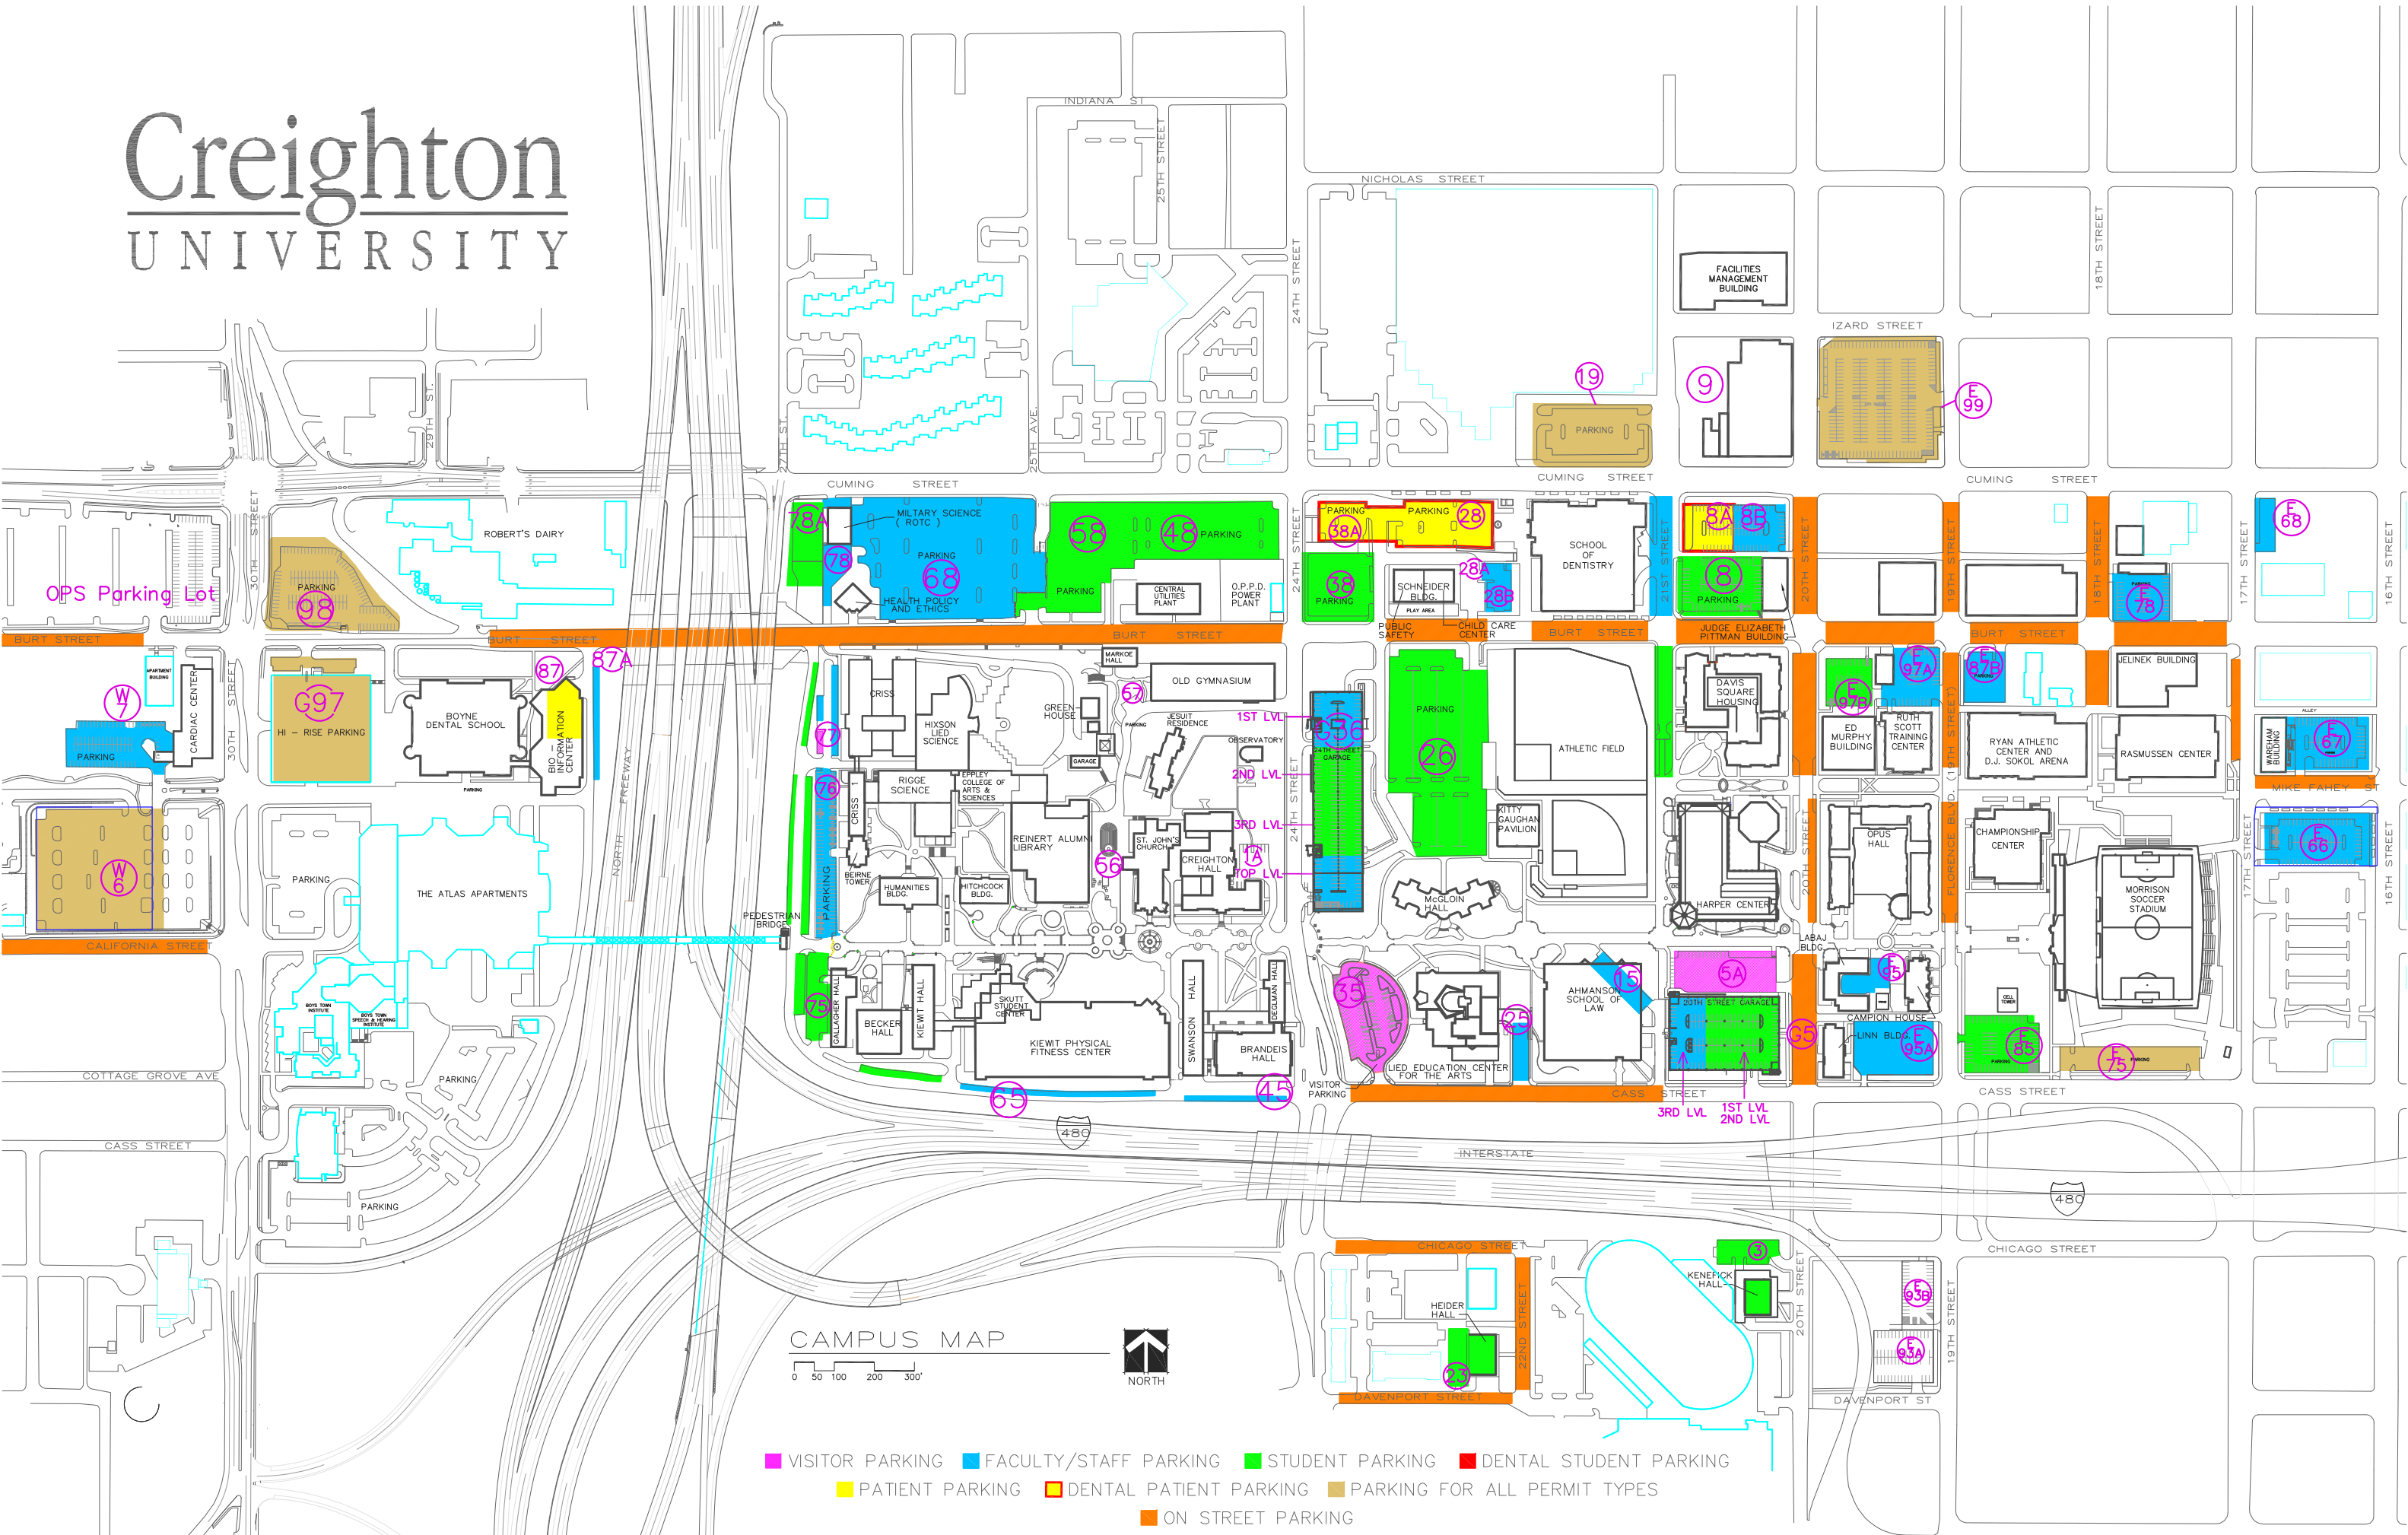

Creighton UNIVERSITY

CAMPUS MAP

- VISITOR PARKING
- FACULTY/STAFF PARKING
- STUDENT PARKING
- DENTAL STUDENT PARKING
- PATIENT PARKING
- DENTAL PATIENT PARKING
- PARKING FOR ALL PERMIT TYPES
- ON STREET PARKING