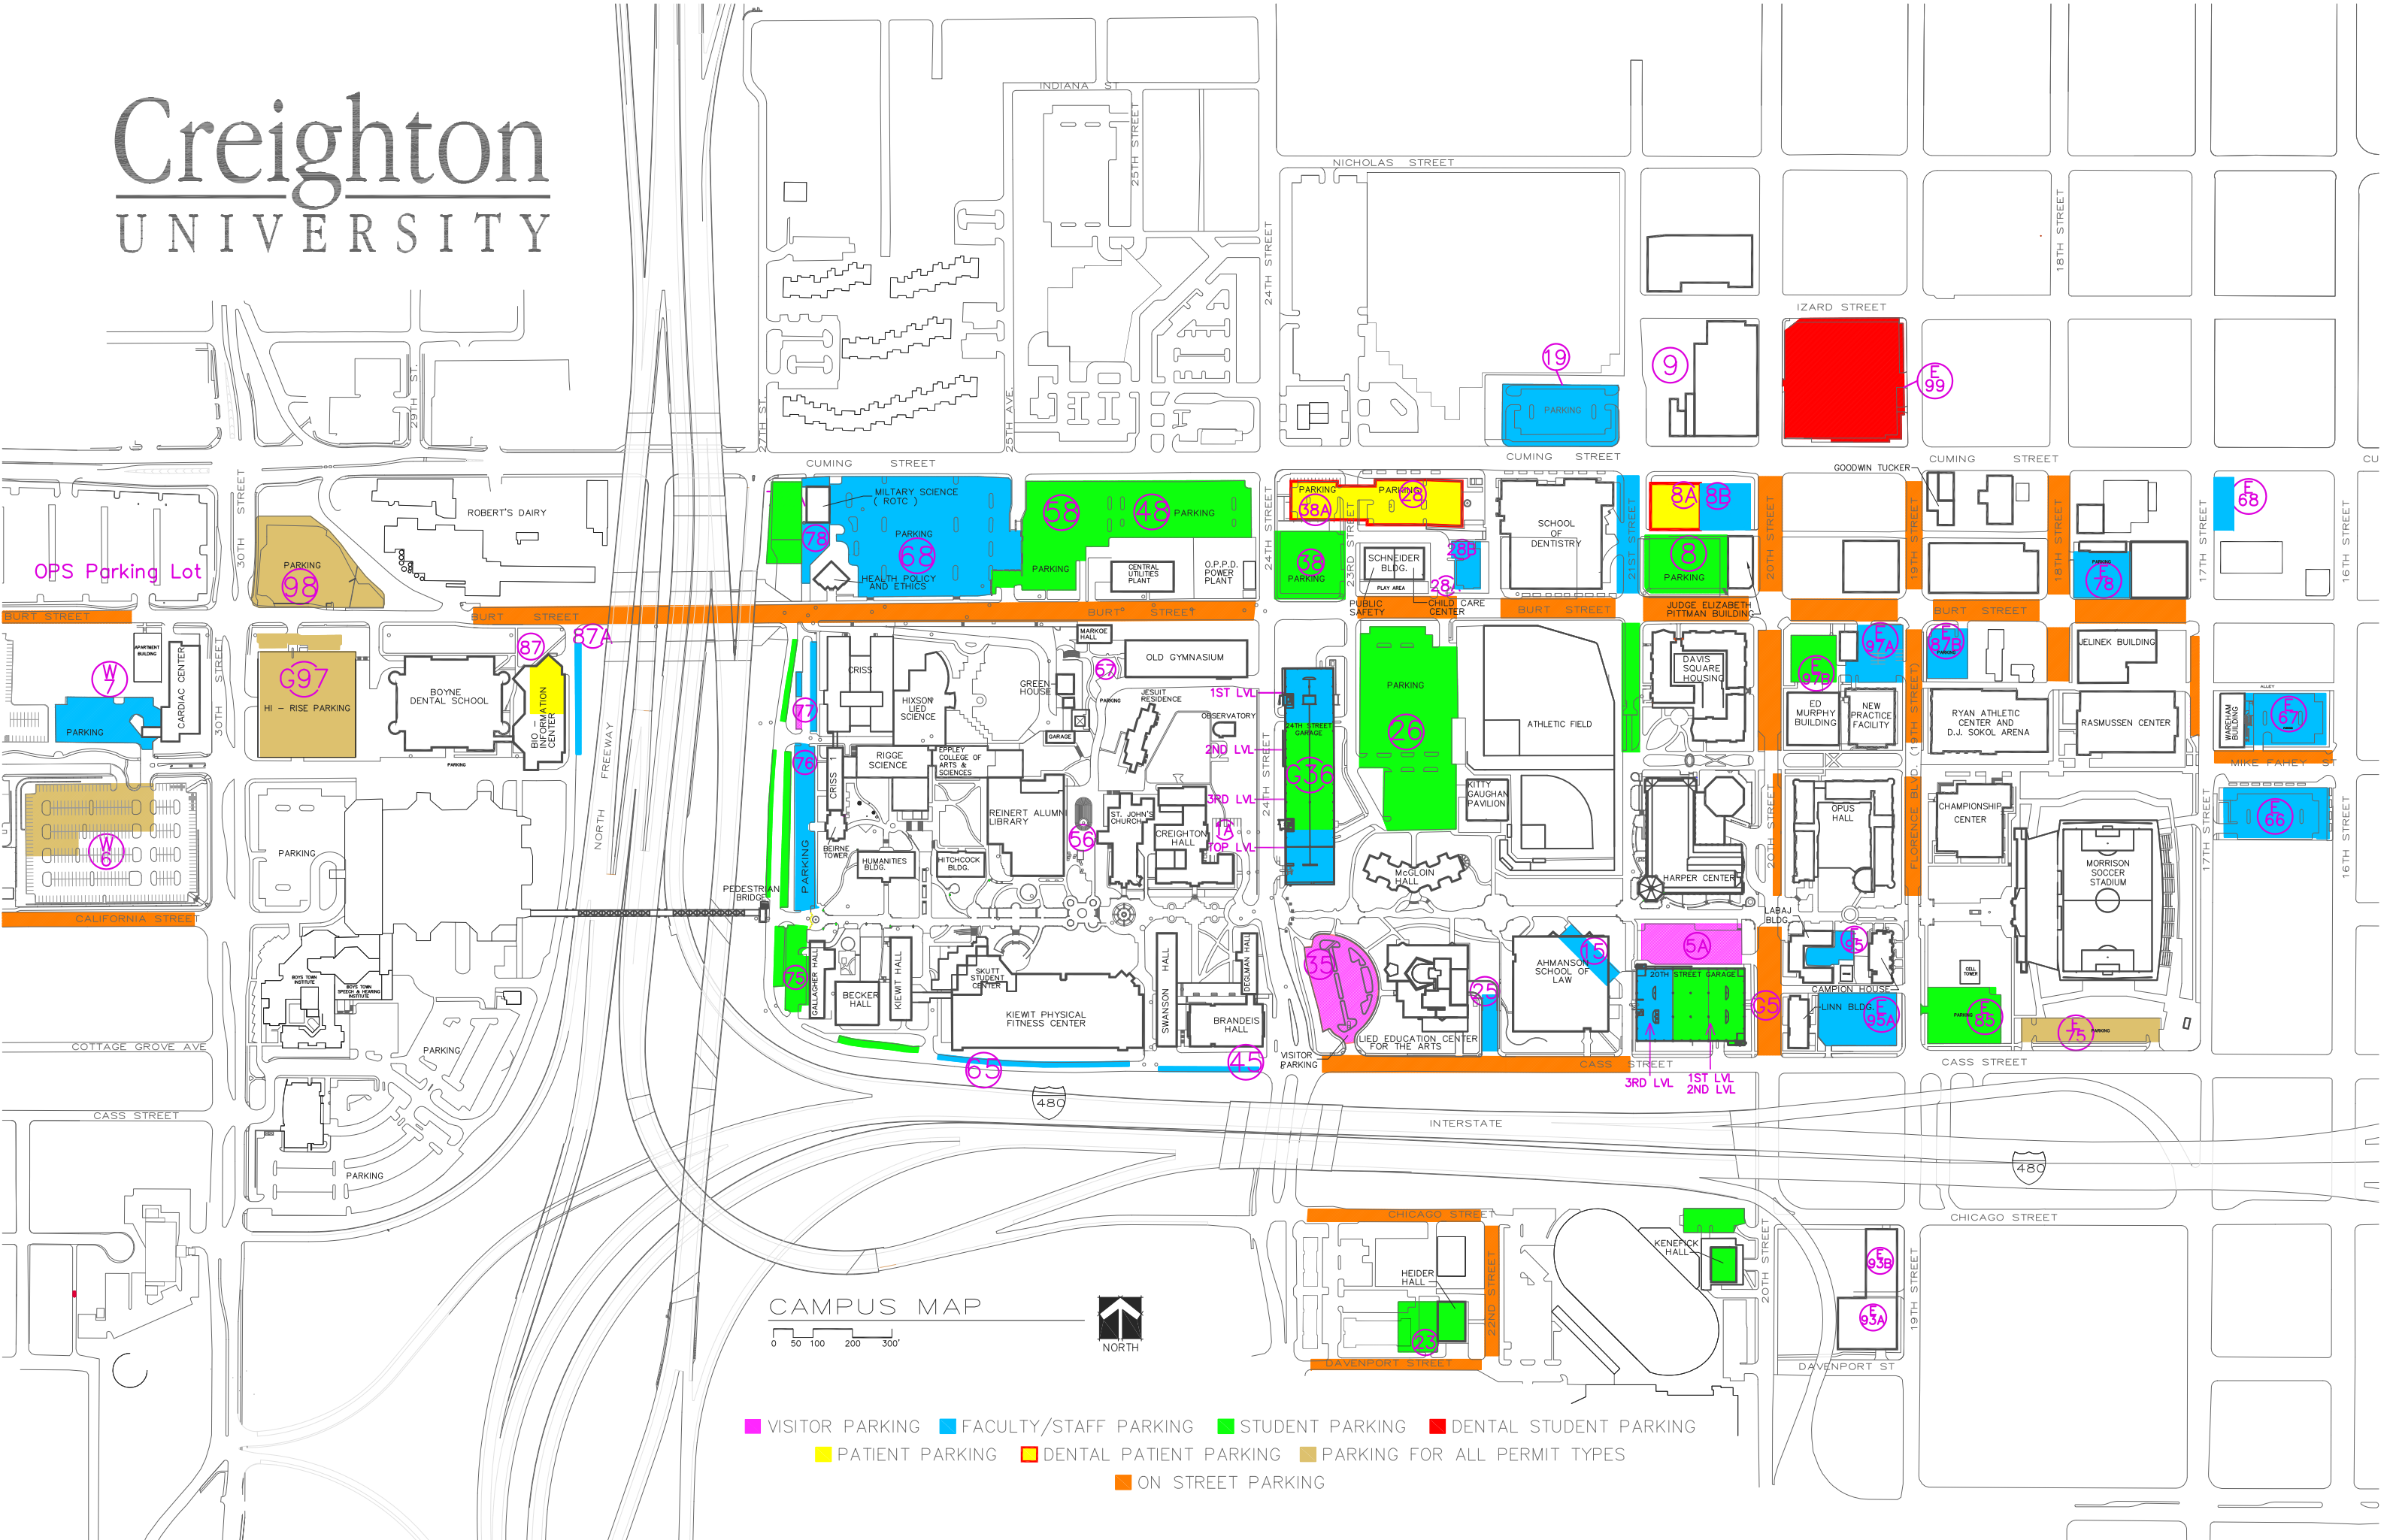

# Creighton UNIVERSITY

CAMPUS MAP

- VISITOR PARKING
- FACULTY/STAFF PARKING
- STUDENT PARKING
- DENTAL STUDENT PARKING
- PATIENT PARKING
- DENTAL PATIENT PARKING
- PARKING FOR ALL PERMIT TYPES
- ON STREET PARKING