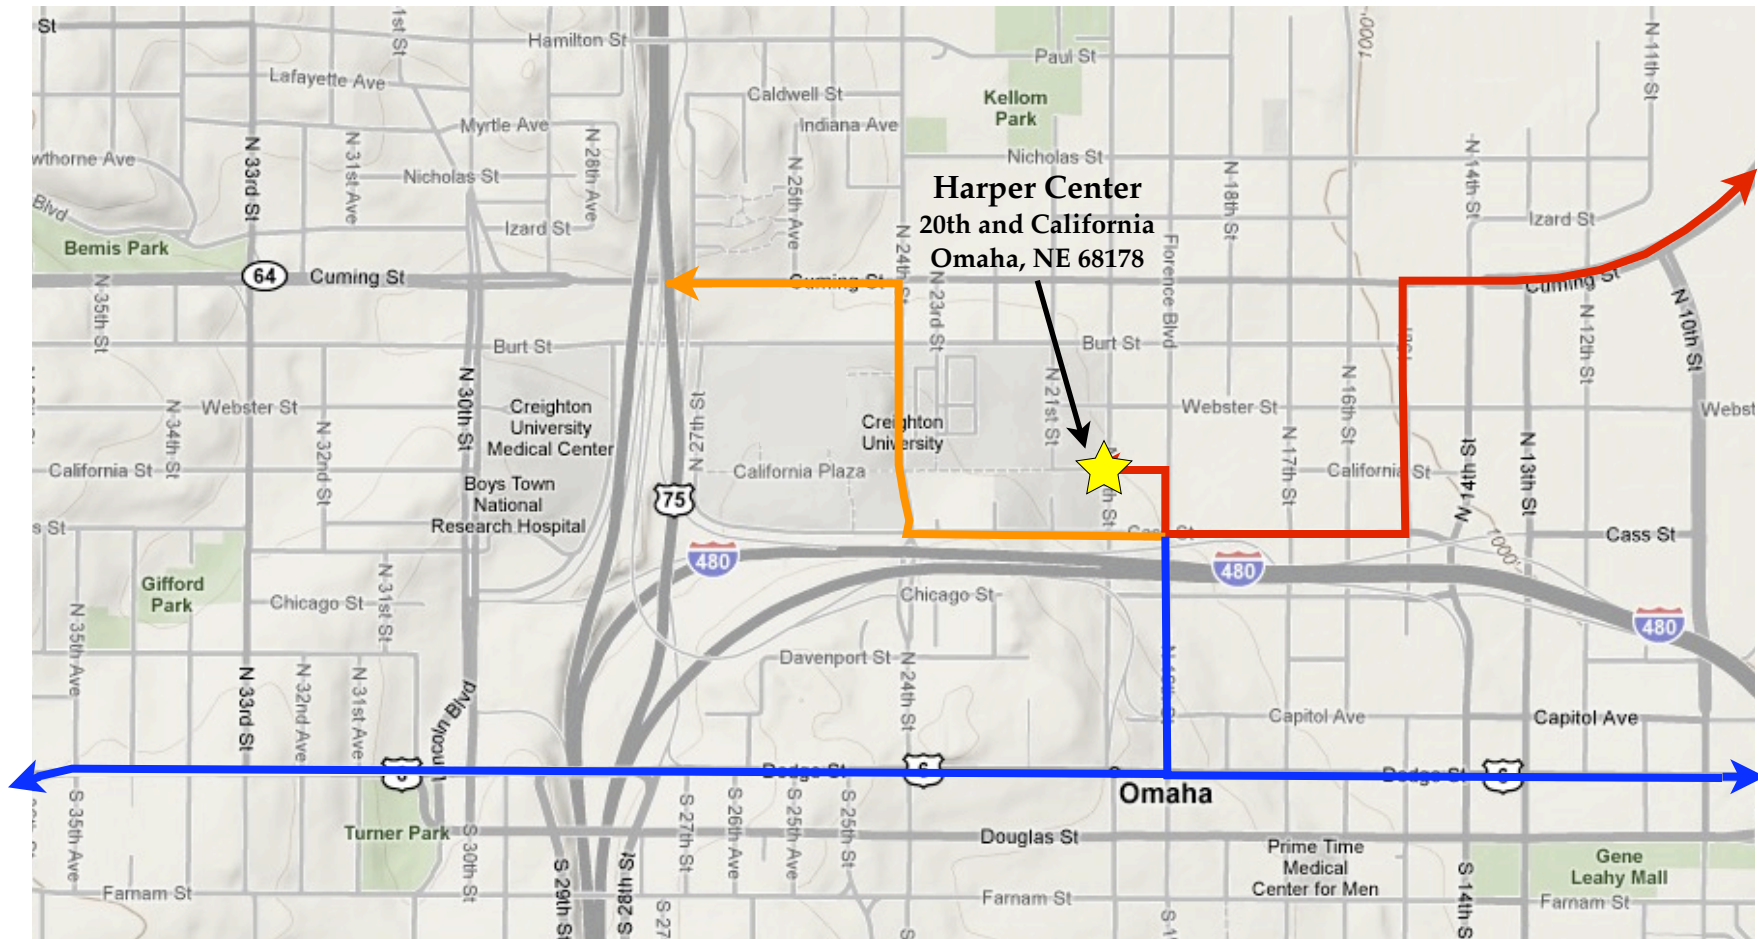

# 2011 NATIONAL CASTL CONFERENCE

- From West/East Bound  
Dodge Street**
1. Dodge Street to 19th
  2. Visitor Lot on Left Side of 19th Street

- From Creighton University  
Interstate Exit**
1. Cuming Street to 24th Street
  2. 24th Street to Cass Street
  3. Cass Street to 19th Street
  4. Visitor Lot on Left Side of 19th Street

- From Omaha Airport**
1. Cuming Street to 15th Street
  2. 15th Street to Cass Street
  3. Cass Street to 19th Street
  4. Visitor Lot on Left Side of 19th Street