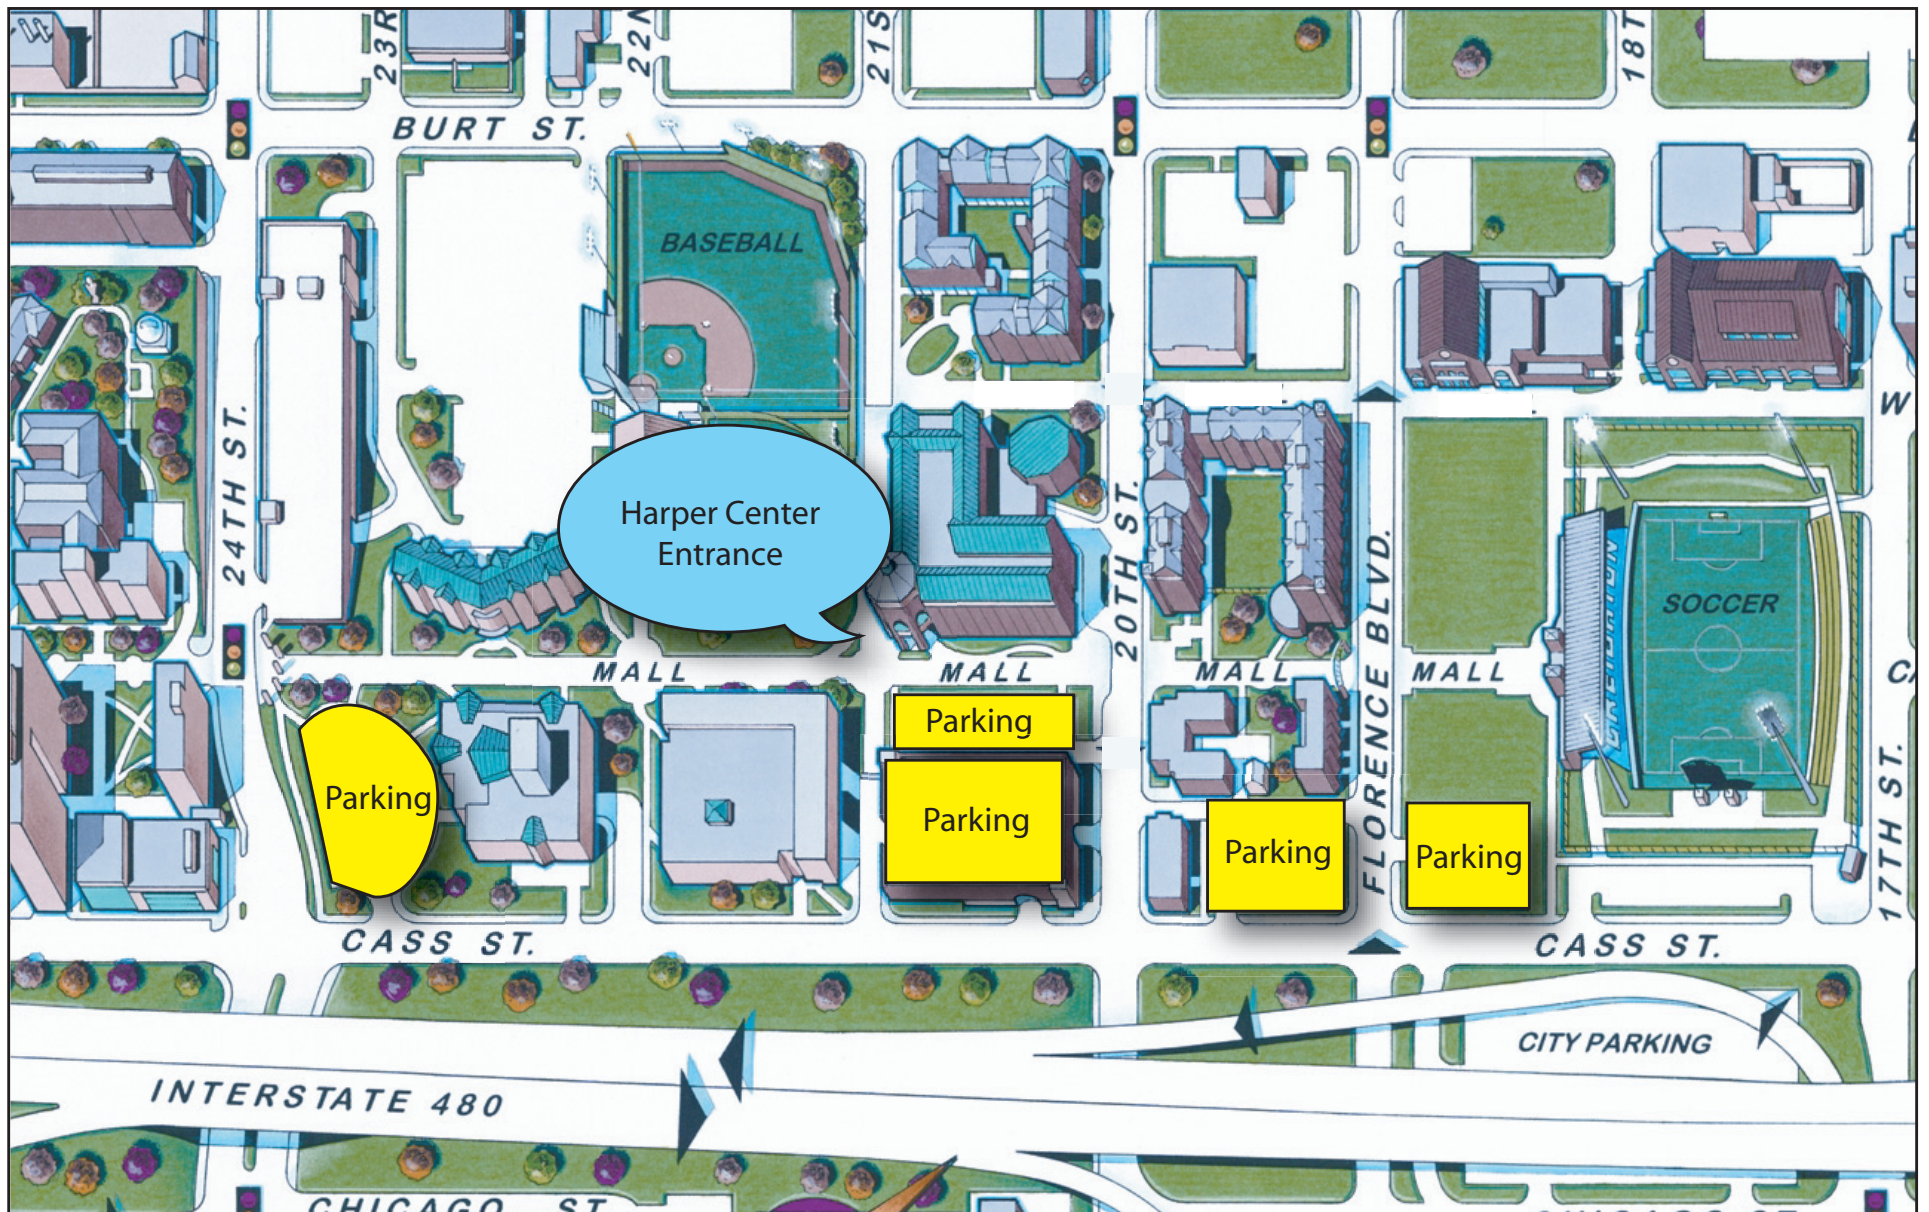

Map of Creighton University Harper Center Parking

Parking for events at the Creighton University Harper Center are highlighted in yellow. The Harper Center is located at 602 N.20th St.