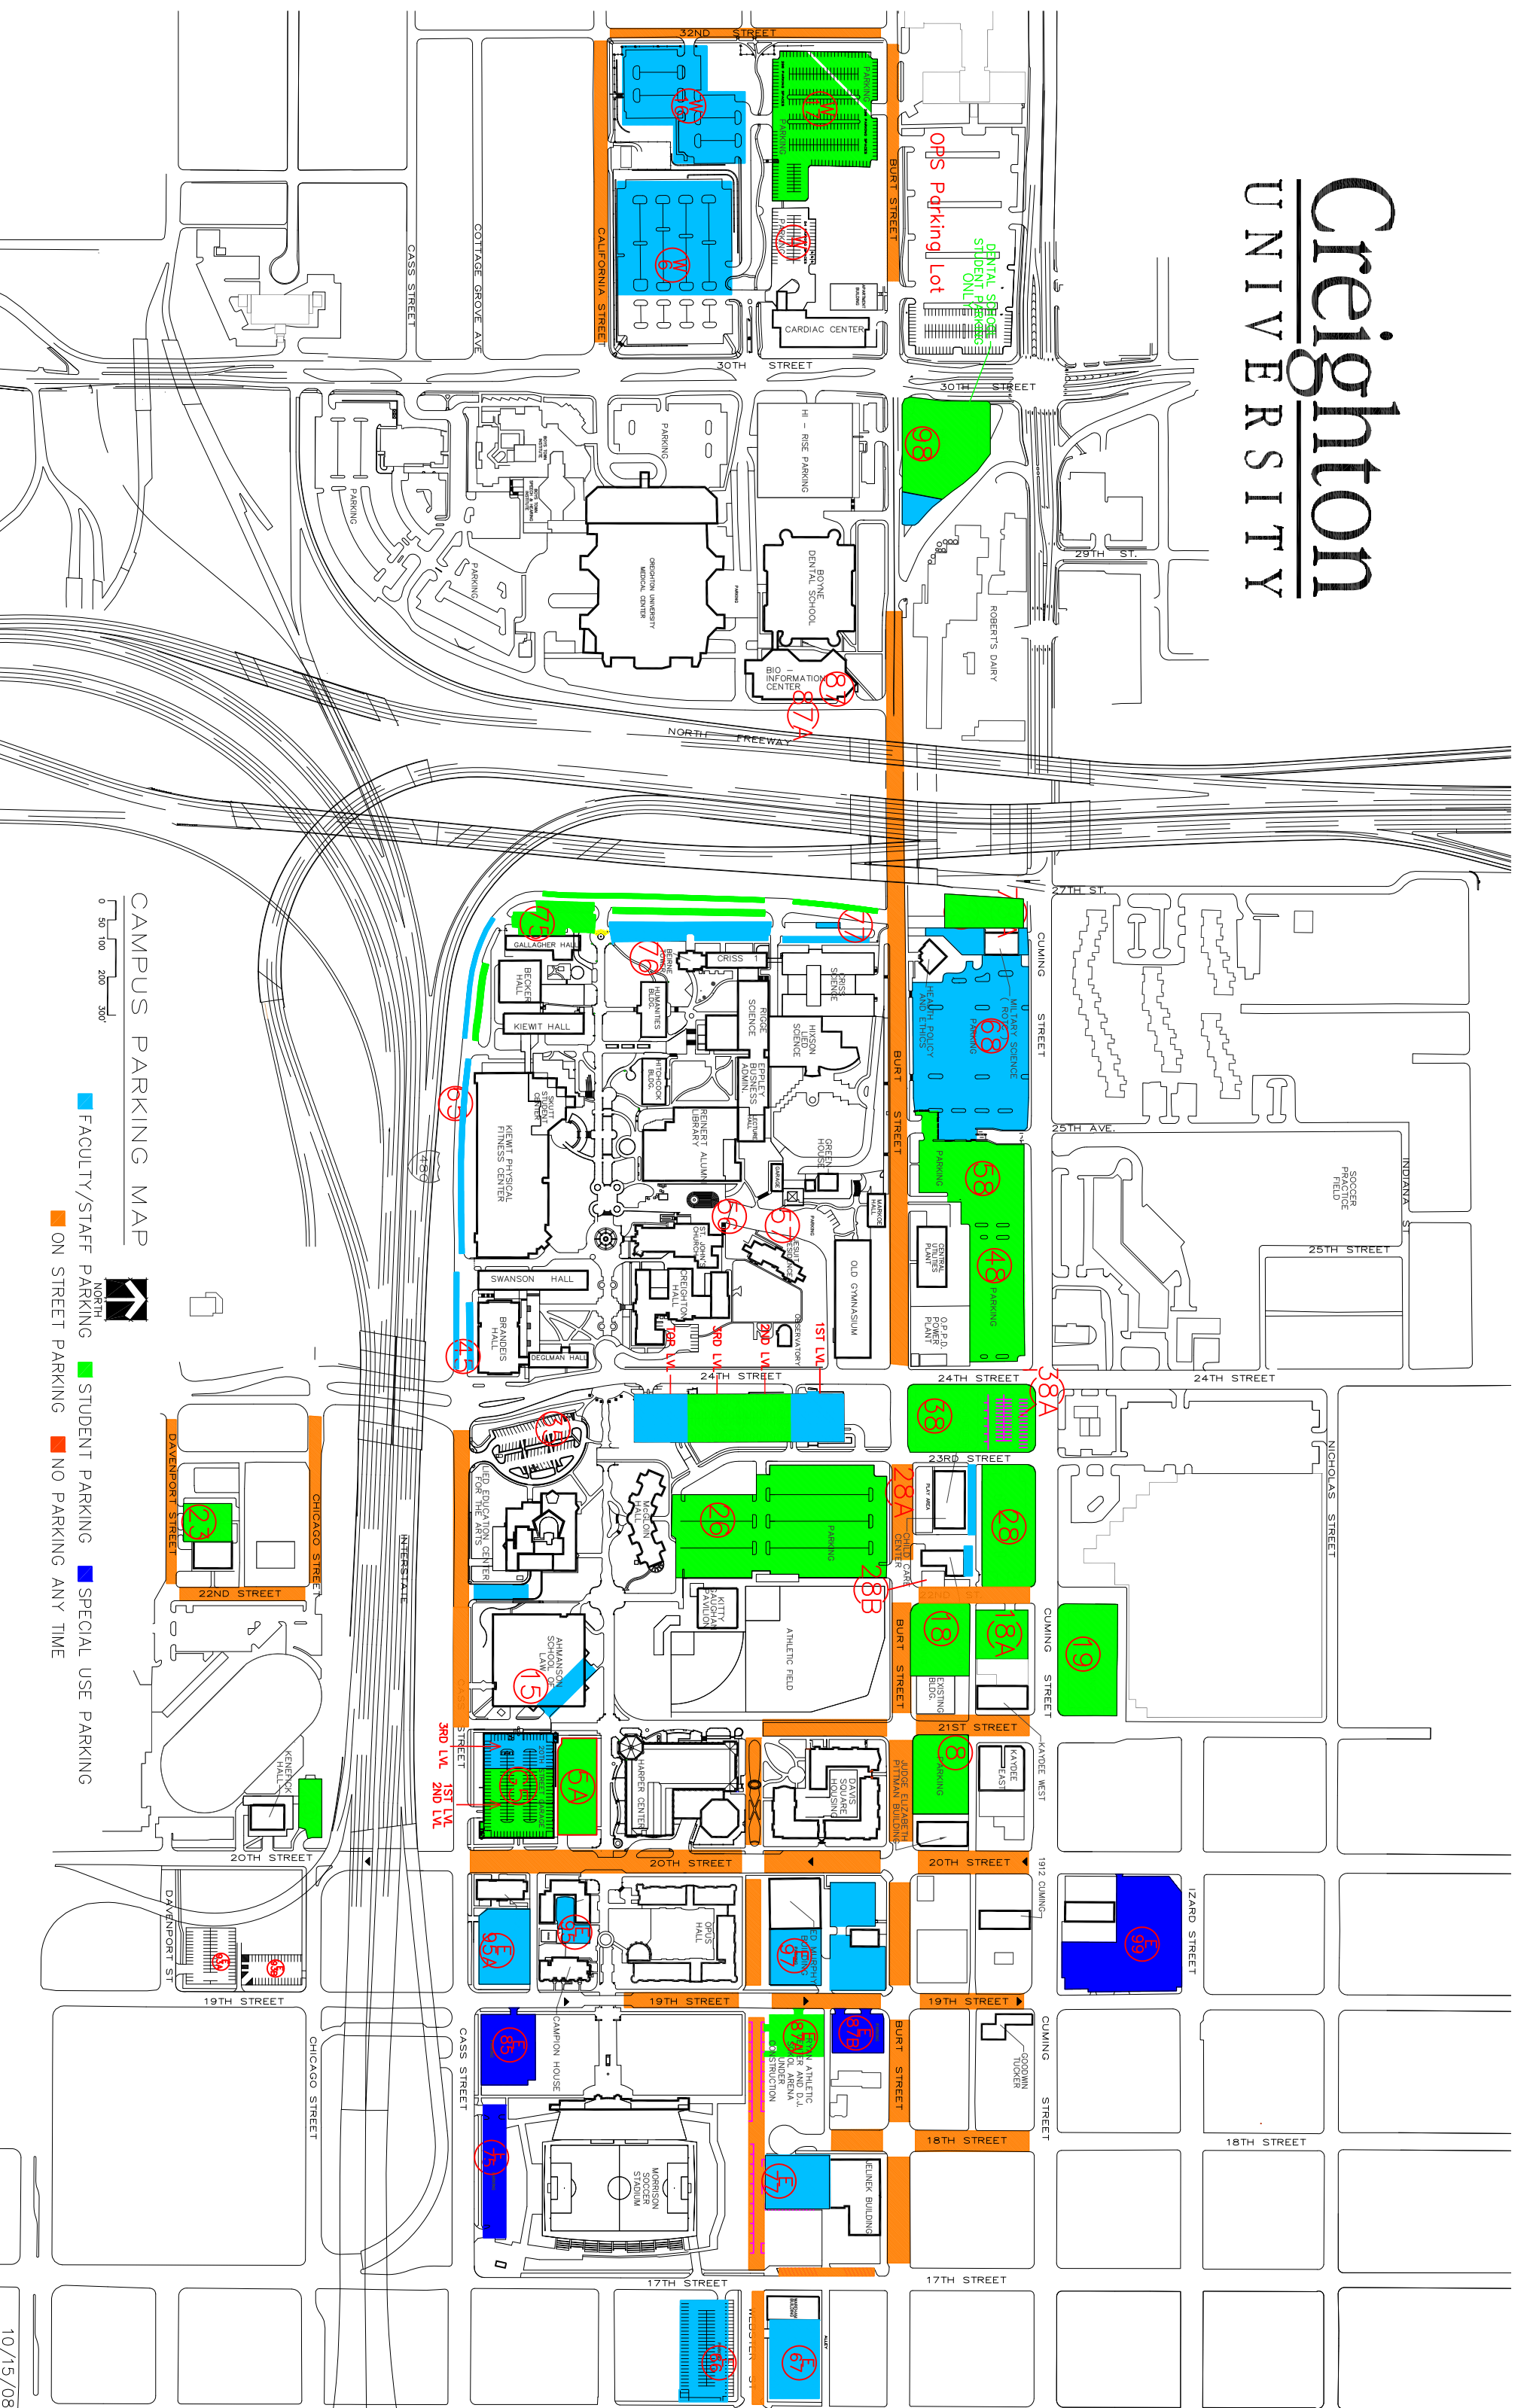

Creighton University

OPS Parking Lot

DENTAL SPACE
STUDENT ONLY

CAMPUS PARKING MAP

0 50 100 200 300'

- FACULTY/STAFF PARKING
- STUDENT PARKING
- ON STREET PARKING
- SPECIAL USE PARKING
- NO PARKING ANY TIME