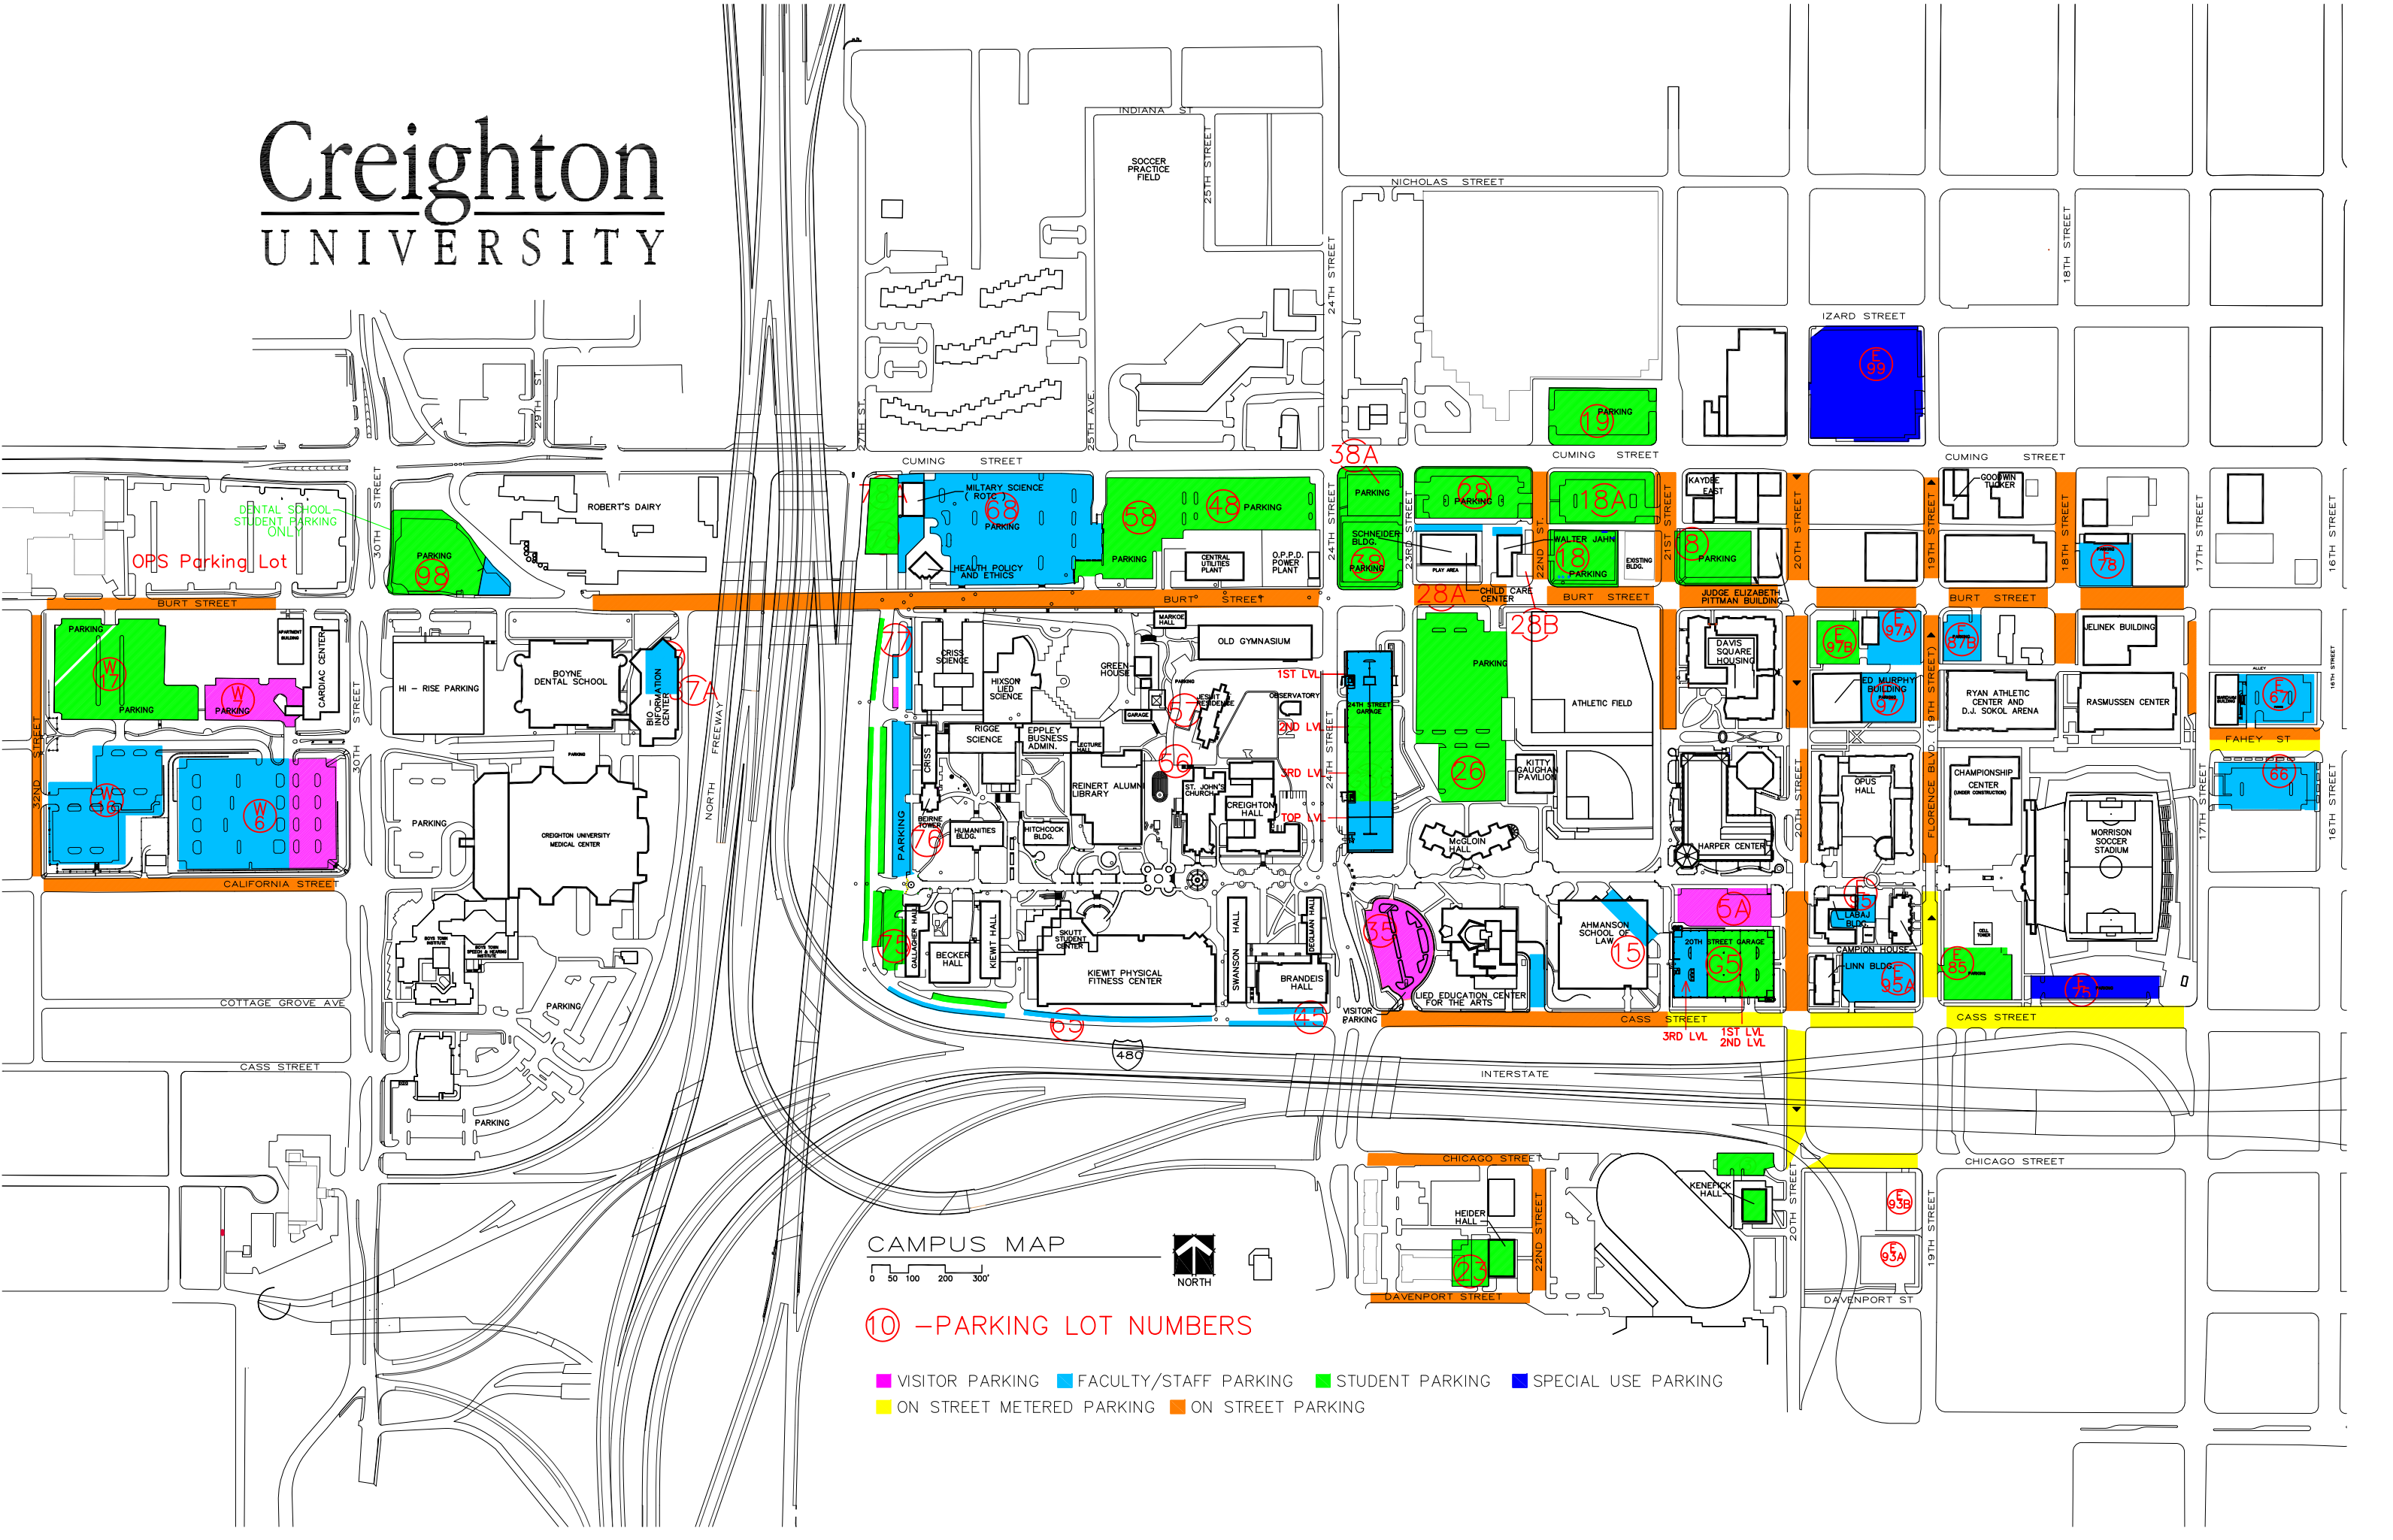

## CAMPUS MAP

0 50 100 200 300'

⑩ -PARKING LOT NUMBERS

- VISITOR PARKING
- FACULTY/STAFF PARKING
- STUDENT PARKING
- SPECIAL USE PARKING
- ON STREET METERED PARKING
- ON STREET PARKING