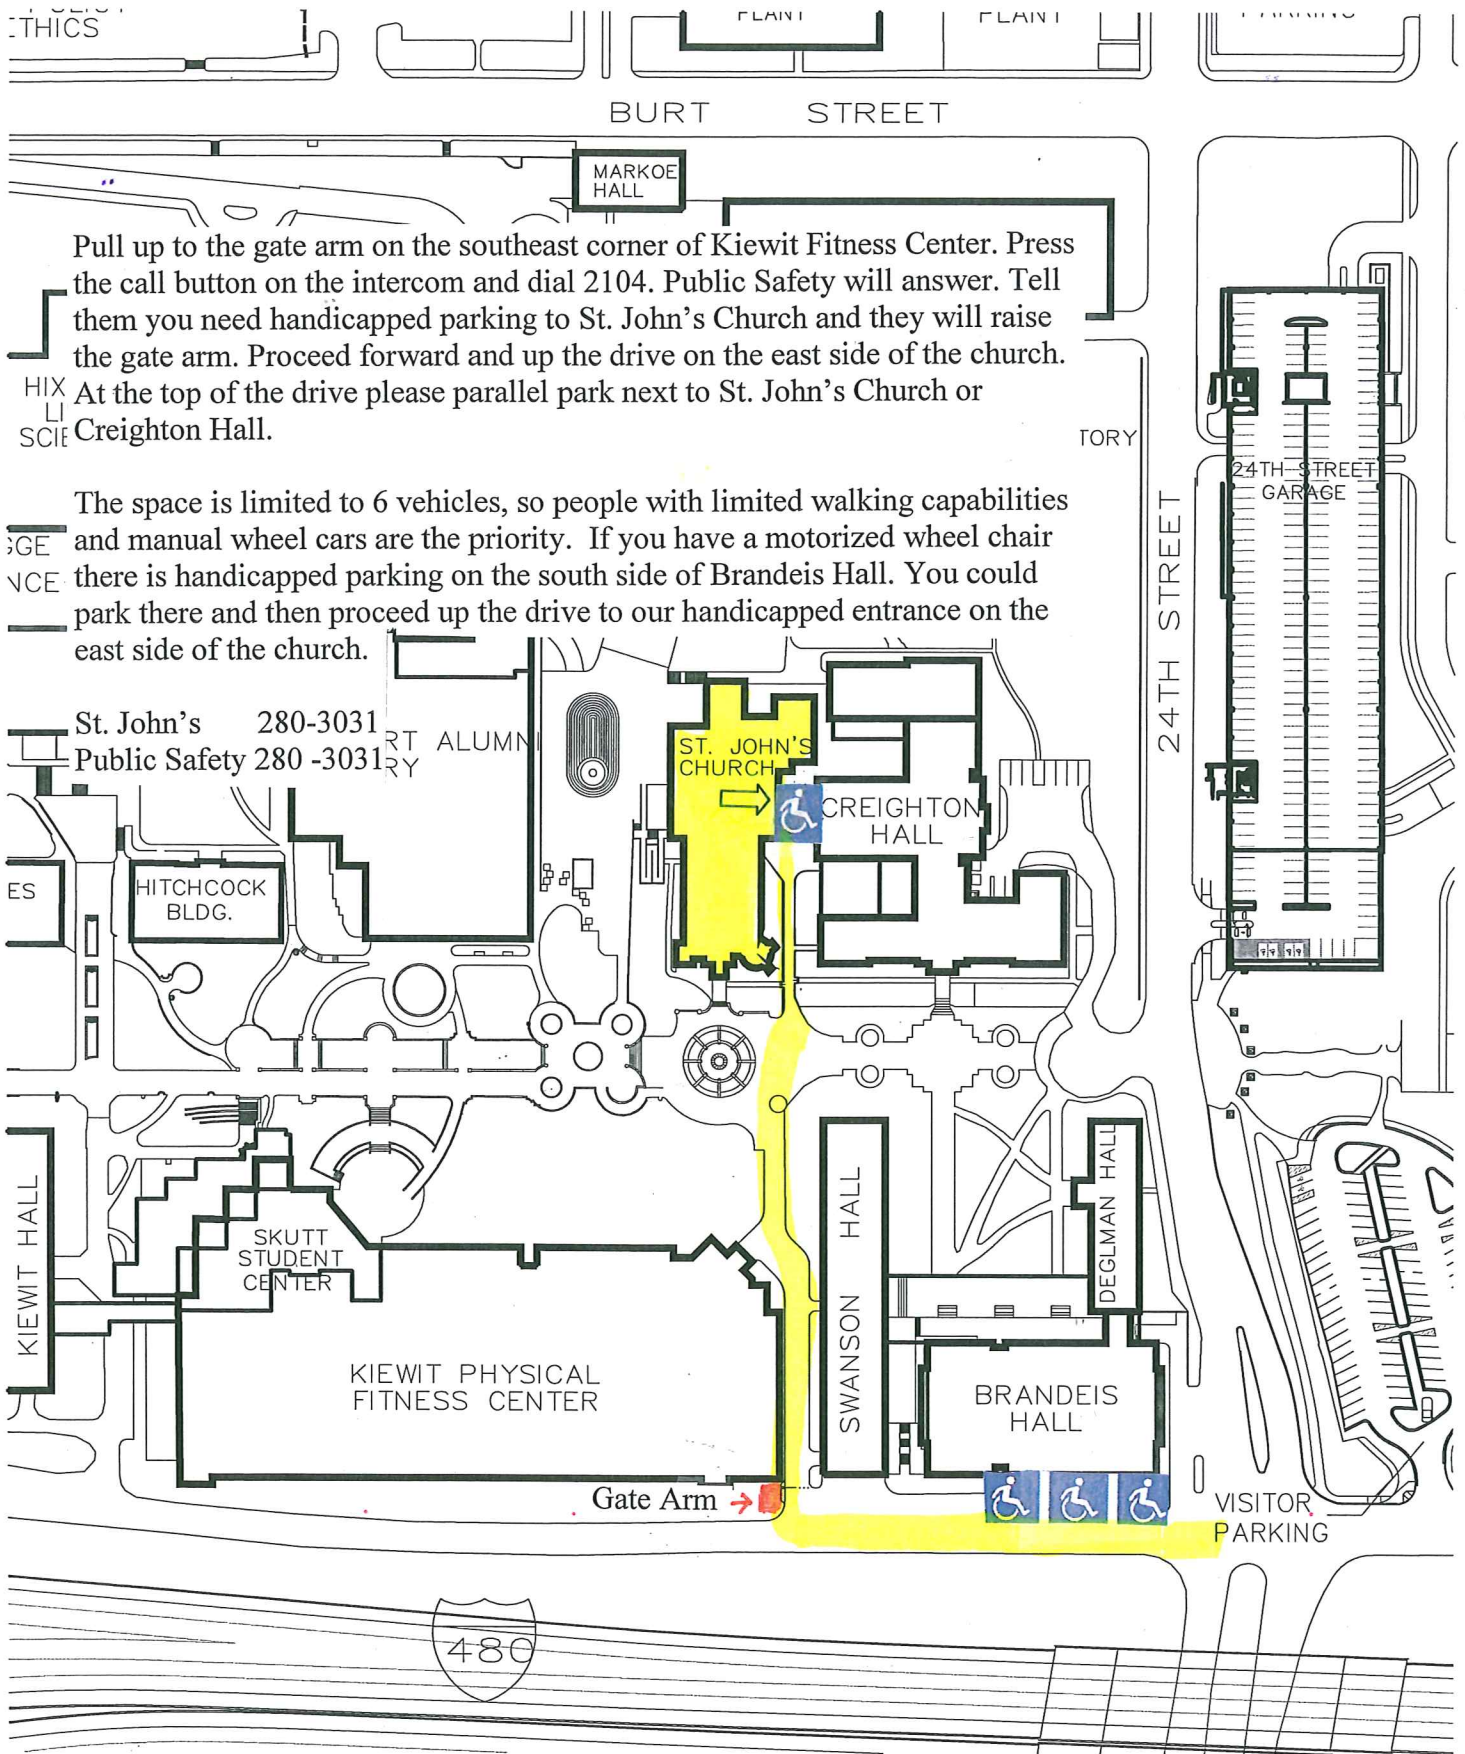

HANDICAPPED PARKING FOR ST. JOHN'S CHURCH

Pull up to the gate arm on the southeast corner of Kiewit Fitness Center. Press the call button on the intercom and dial 2104. Public Safety will answer. Tell them you need handicapped parking to St. John's Church and they will raise the gate arm. Proceed forward and up the drive on the east side of the church. At the top of the drive please parallel park next to St. John's Church or Creighton Hall.

The space is limited to 6 vehicles, so people with limited walking capabilities and manual wheel cars are the priority. If you have a motorized wheel chair there is handicapped parking on the south side of Brandeis Hall. You could park there and then proceed up the drive to our handicapped entrance on the east side of the church.