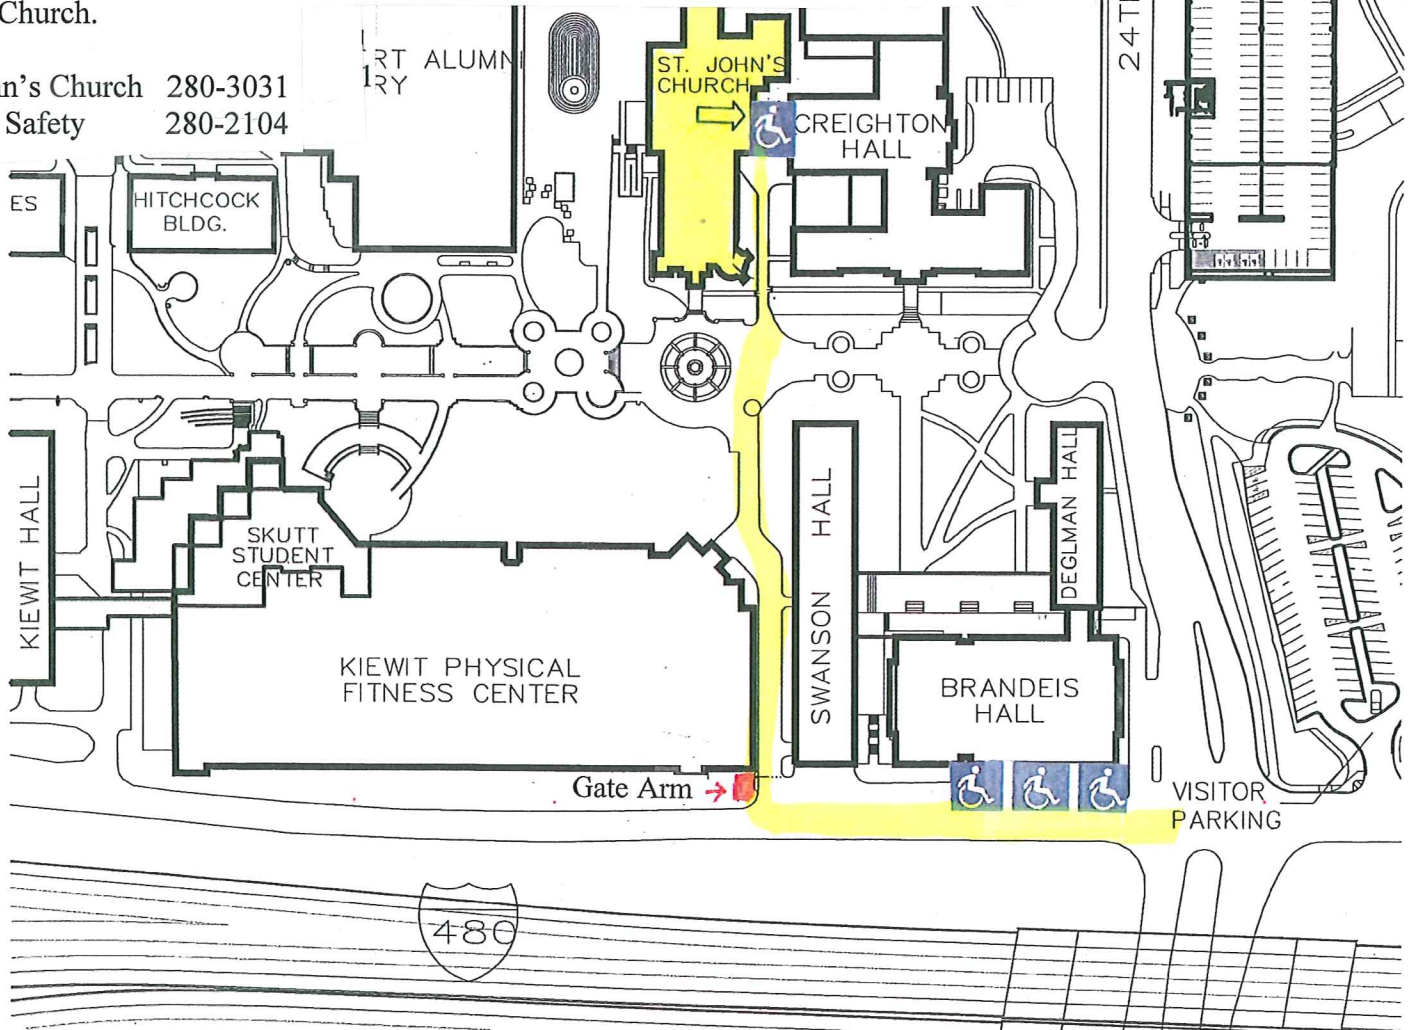

# HANDICAPPED PARKING FOR ST. JOHN'S CHURCH

From 24<sup>th</sup> street turn west on Wareham Parkway (east side of 24<sup>th</sup> the same road is Cass Street) Once you are on Wareham Parkway proceed to gate entrance located between Swanson Hall and Kiewit Fitness Center (to your right). Pull up to the gate arm on the southeast corner of Kiewit Fitness Center. Press the call button on the intercom and dial 2104. Public Safety will answer. Inform them you need handicapped parking for St. John's Church and they will raise the gate arm. Proceed forward and up the drive on the east side of the church. At the top of the drive please parallel park next to St. John's Church or Creighton Hall.

The space is limited to 6 vehicles, so we ask that people with limited walking capabilities and manual wheel chairs are the priority. If you have a motorized wheel chair there is handicapped parking on the south side of Brandeis Hall. You could park in the lot south of Brandeis and proceed up the drive to St. John's handicapped entrance on the east side of the Church.

St. John's Church 280-3031  
Public Safety 280-2104

**Creighton**  
UNIVERSITY

N  
Creighton Campus  
NOT TO SCALE