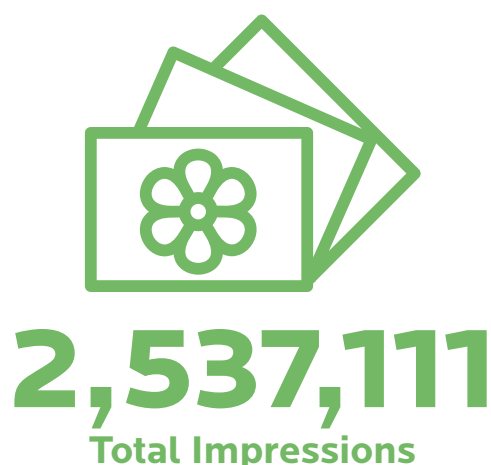

Creighton's sustainability efforts make a real **IMPACT**

SUSTAINABILITY SUMMARY*

*Data from July 1, 2018–September 30, 2018