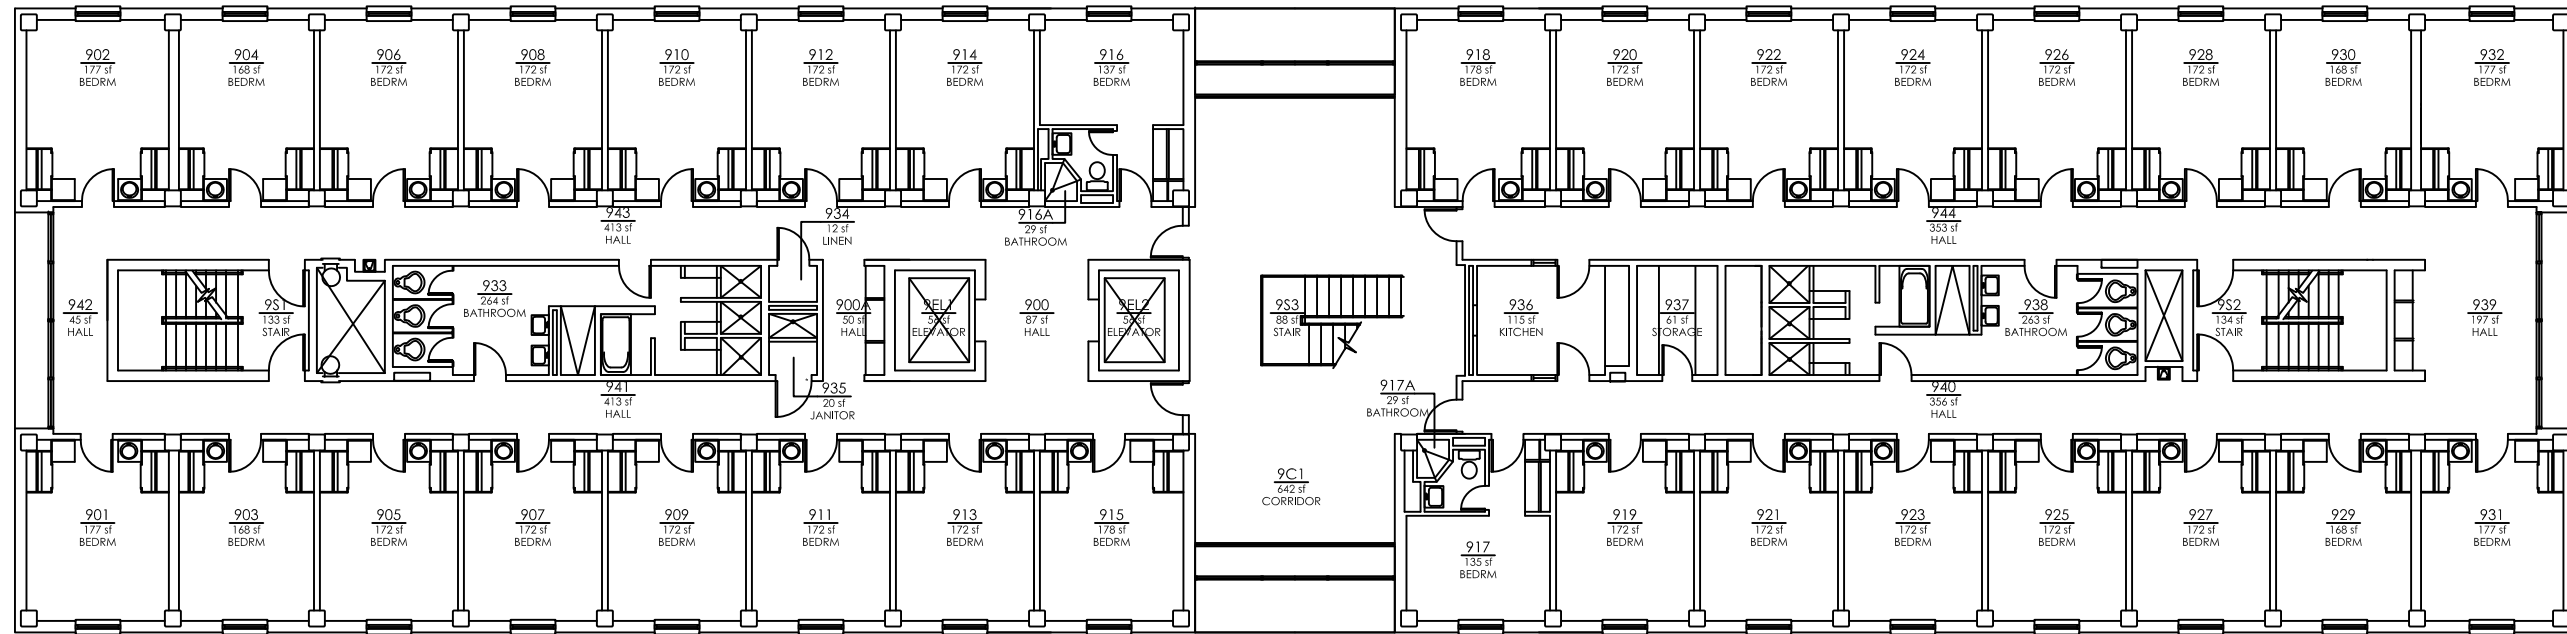

End of chart

KIEWIT HALL

FOURTH FLOOR
BLDG: KIEH

ROOM	DESCRIPTION
531B	BATHROOM
535	JANITOR CLOSET

End of chart

ORGANIZATION

KIEWIT HALL

ROOM	DESCRIPTION
635	JANITOR CLOSET

End of chart

ROOM	DESCRIPTION
717A	BATHROOM
735	JANITOR CLOSET

End of chart

KIEWIT HALL

SEVENTH FLOOR
BLDG: KIEH

ROOM	DESCRIPTION
835	JANITOR CLOSET

End of chart

ROOM	DESCRIPTION
935	JANITOR CLOSET

End of chart