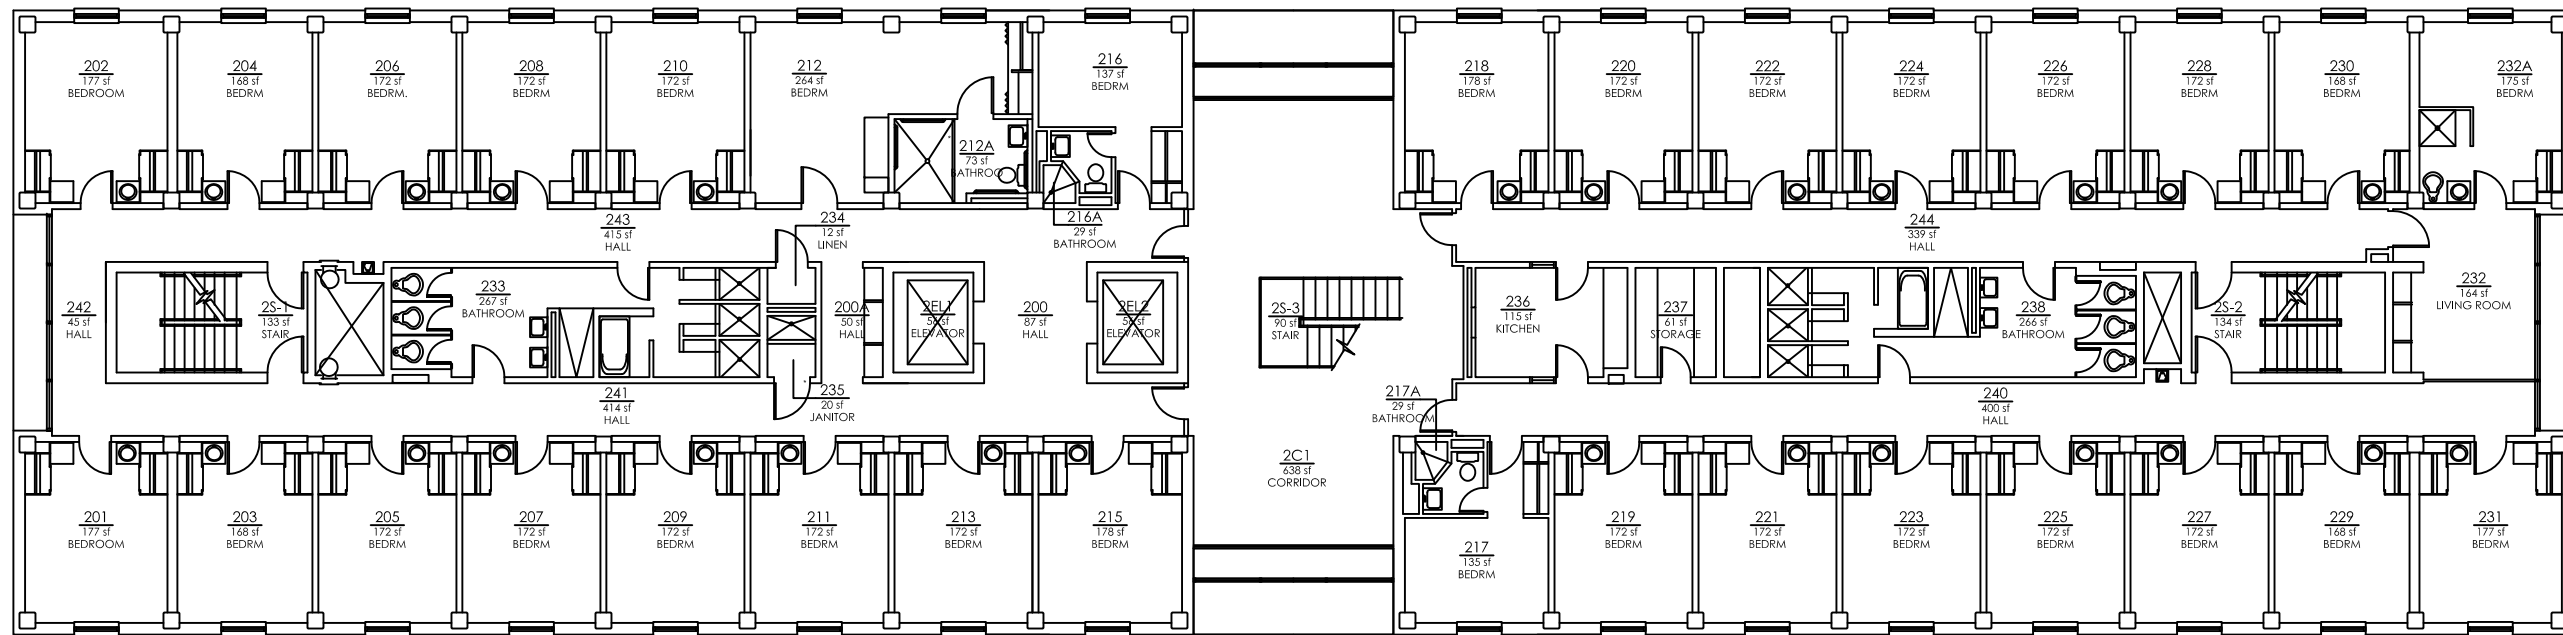

ROOM	DESCRIPTION
127	DIRECTORS APARTMENT
135	JANITOR CLOSET
139	RESTROOM WOMEN

End of chart

ROOM	DESCRIPTION
212A	BATHROOM
235	JANITOR CLOSET

End of chart

ROOM	DESCRIPTION
335	JANITOR CLOSET

End of chart

ROOM	DESCRIPTION
431B	BATHROOM
435	JANITOR CLOSET

End of chart

KIEWIT HALL

FOURTH FLOOR
BLDG: KIEH

ROOM	DESCRIPTION
531B	BATHROOM
535	JANITOR CLOSET

End of chart

ORGANIZATION

KIEWIT HALL

ROOM	DESCRIPTION
635	JANITOR CLOSET

End of chart

ROOM	DESCRIPTION
717A	BATHROOM
735	JANITOR CLOSET

End of chart

KIEWIT HALL

SEVENTH FLOOR
BLDG: KIEH

ROOM	DESCRIPTION
835	JANITOR CLOSET

End of chart

ROOM	DESCRIPTION
935	JANITOR CLOSET

End of chart