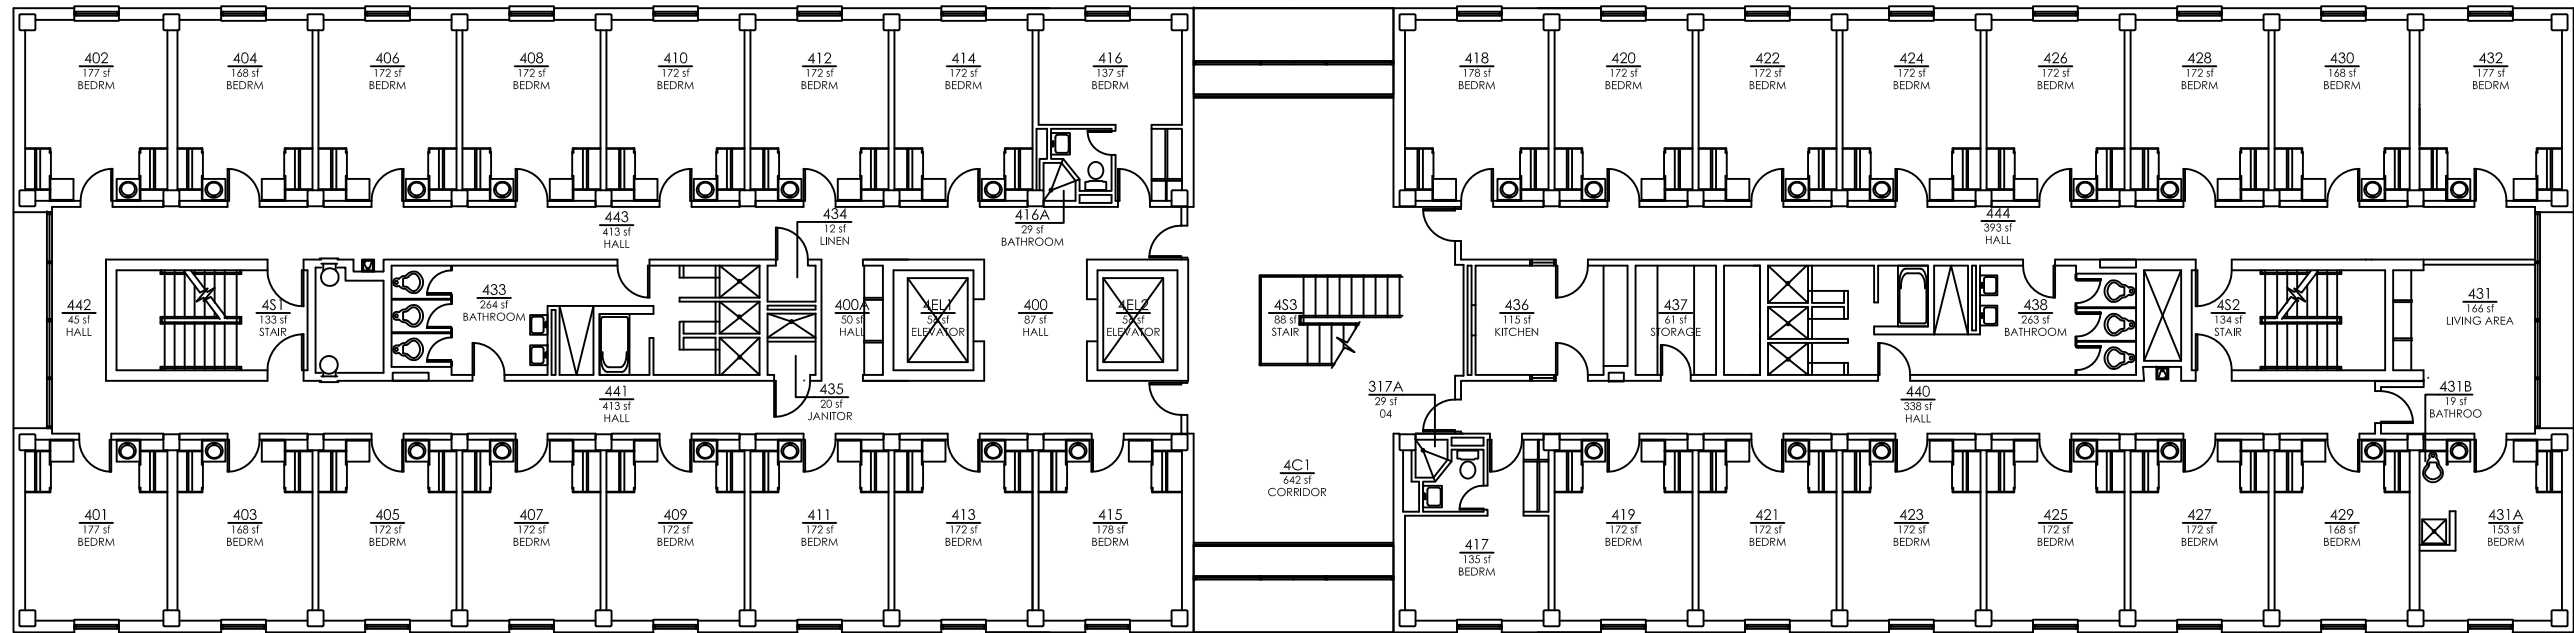

ROOM	DESCRIPTION
127	DIRECTORS APARTMENT
135	JANITOR CLOSET
139	RESTROOM WOMEN

End of chart

ROOM	DESCRIPTION
212A	BATHROOM
235	JANITOR CLOSET

End of chart

ROOM	DESCRIPTION
335	JANITOR CLOSET

End of chart

ROOM	DESCRIPTION
431B	BATHROOM
435	JANITOR CLOSET

End of chart

KIEWIT HALL

FOURTH FLOOR
BLDG: KIEH

ROOM	DESCRIPTION
531B	BATHROOM
535	JANITOR CLOSET

End of chart

ORGANIZATION

KIEWIT HALL

ROOM	DESCRIPTION
635	JANITOR CLOSET

End of chart

ROOM	DESCRIPTION
717A	BATHROOM
735	JANITOR CLOSET

End of chart

KIEWIT HALL

SEVENTH FLOOR
BLDG: KIEH

ROOM	DESCRIPTION
835	JANITOR CLOSET

End of chart

ROOM	DESCRIPTION
935	JANITOR CLOSET

End of chart