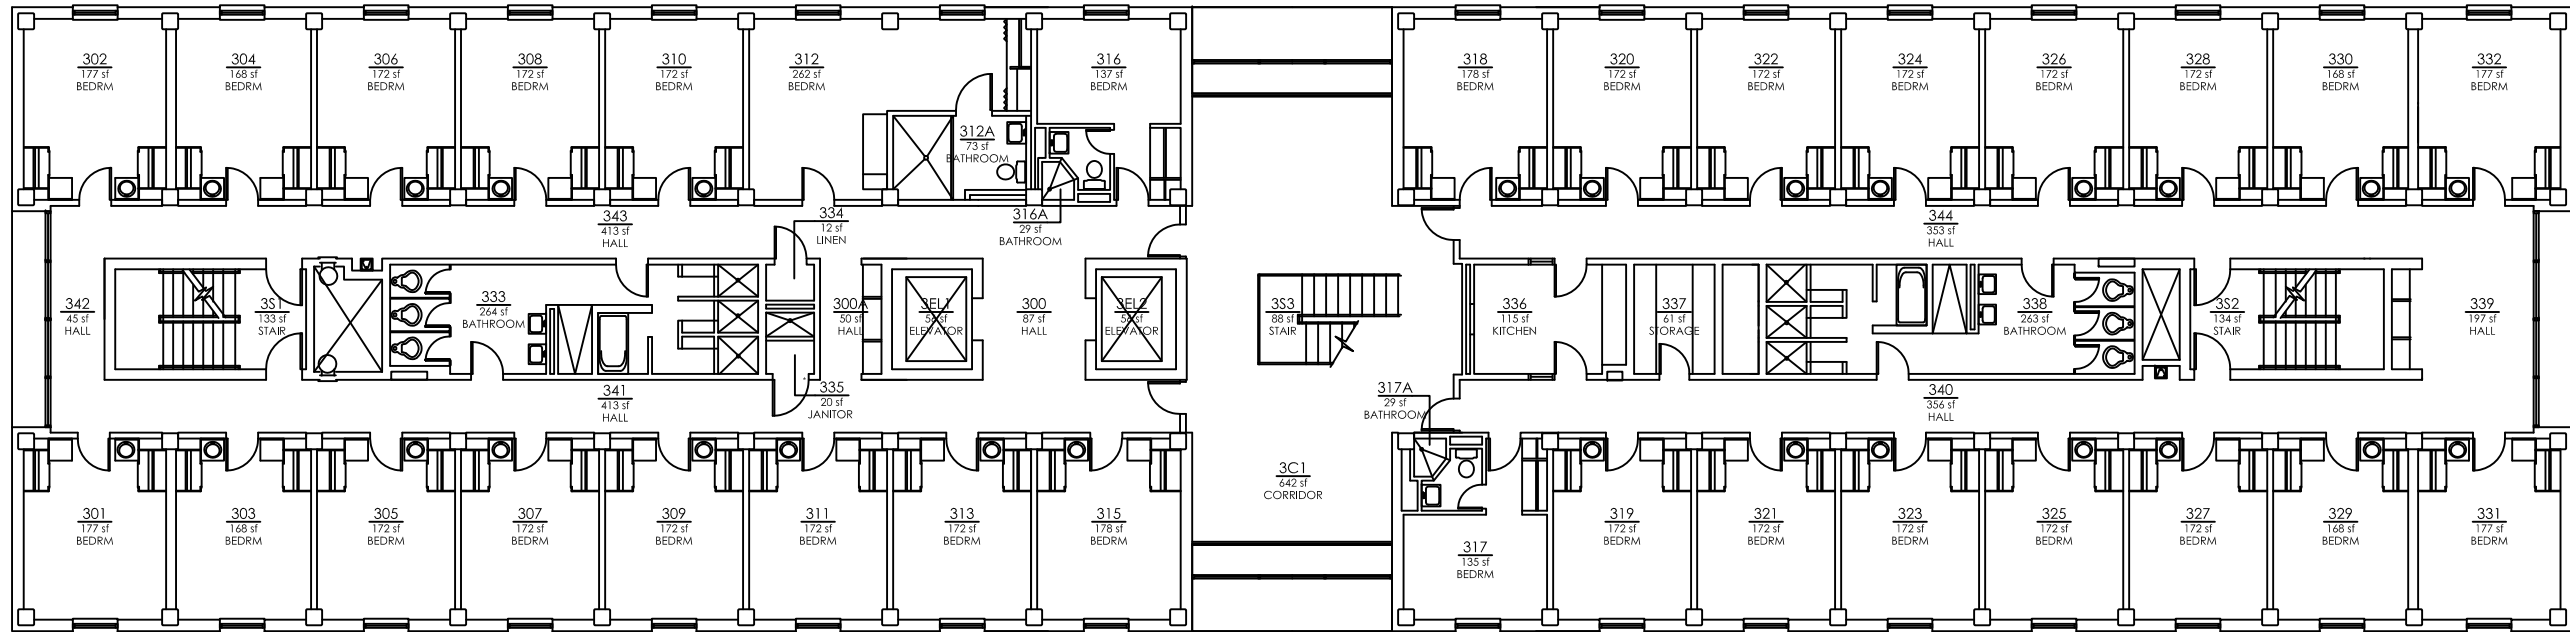

ROOM	DESCRIPTION
127	DIRECTORS APARTMENT
135	JANITOR CLOSET
139	RESTROOM WOMEN

End of chart

ROOM	DESCRIPTION
212A	BATHROOM
235	JANITOR CLOSET

End of chart

ROOM	DESCRIPTION
335	JANITOR CLOSET

End of chart

ROOM	DESCRIPTION
431B	BATHROOM
435	JANITOR CLOSET

End of chart

KIEWIT HALL

FOURTH FLOOR
BLDG: KIEH

ROOM	DESCRIPTION
531B	BATHROOM
535	JANITOR CLOSET

End of chart

ORGANIZATION

KIEWIT HALL

ROOM	DESCRIPTION
635	JANITOR CLOSET

End of chart