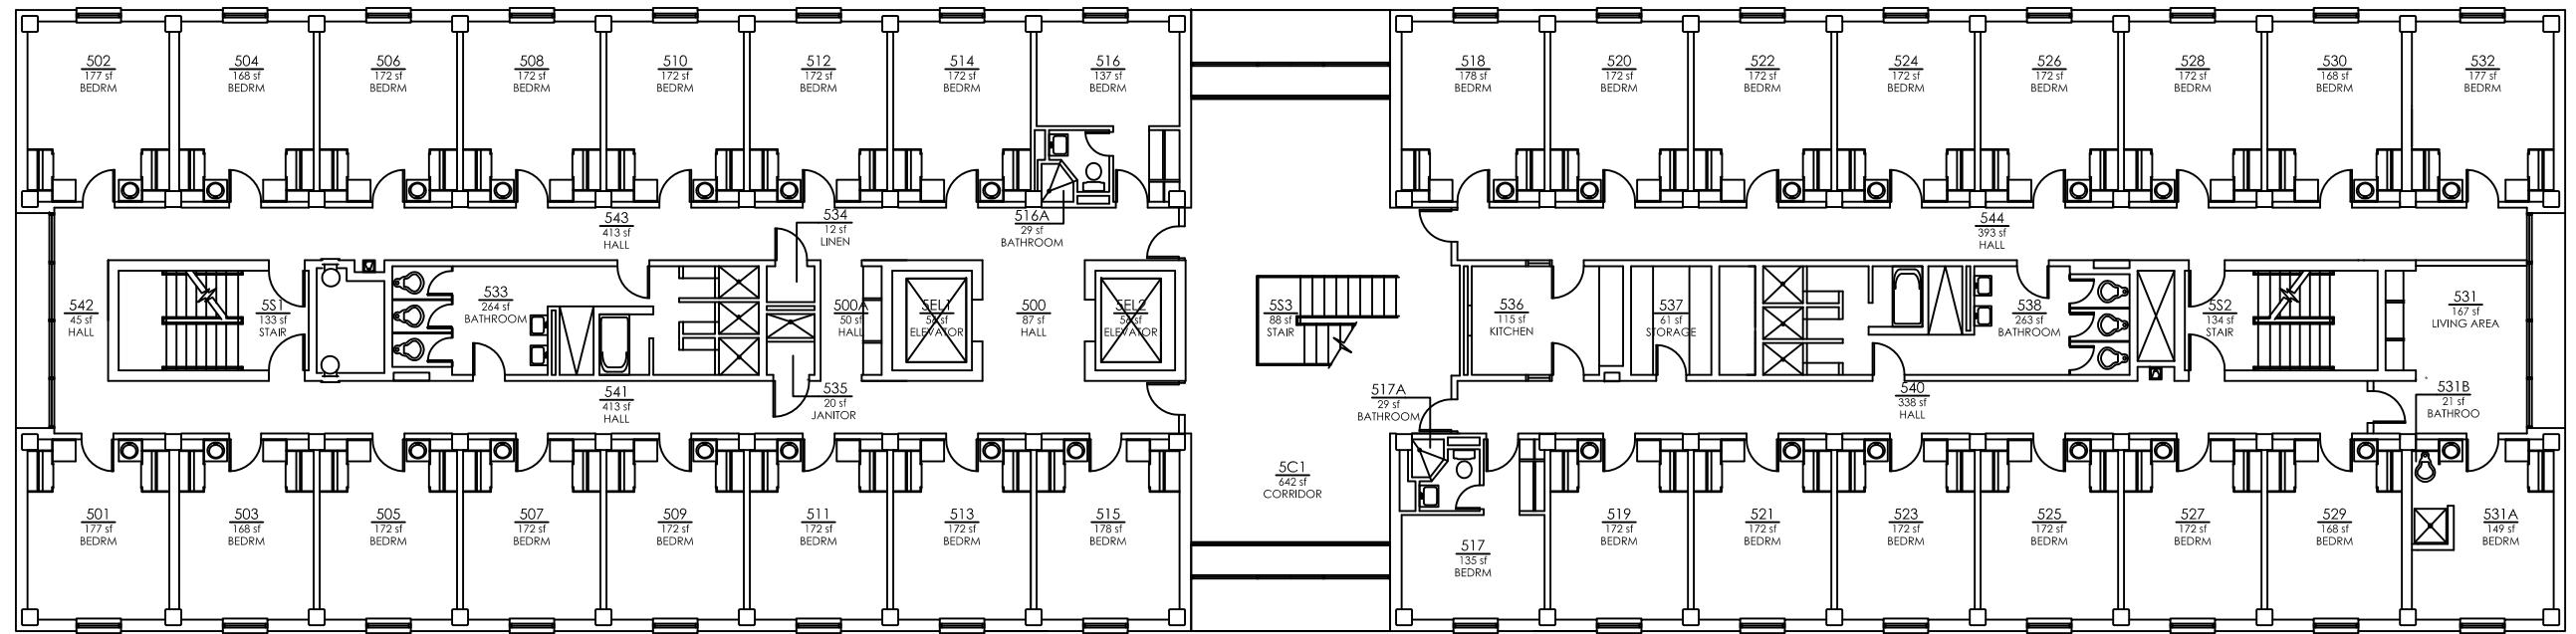

ROOM	DESCRIPTION
127	DIRECTORS APARTMENT
135	JANITOR CLOSET
139	RESTROOM WOMEN

End of chart

ROOM	DESCRIPTION
212A	BATHROOM
235	JANITOR CLOSET

End of chart

ROOM	DESCRIPTION
335	JANITOR CLOSET

End of chart

ROOM	DESCRIPTION
431B	BATHROOM
435	JANITOR CLOSET

End of chart

KIEWIT HALL

FOURTH FLOOR
BLDG: KIEH

ROOM	DESCRIPTION
531B	BATHROOM
535	JANITOR CLOSET

End of chart

ORGANIZATION

KIEWIT HALL

ROOM	DESCRIPTION
635	JANITOR CLOSET

End of chart

ROOM	DESCRIPTION
717A	BATHROOM
735	JANITOR CLOSET

End of chart

KIEWIT HALL

SEVENTH FLOOR
BLDG: KIEH

ROOM	DESCRIPTION
835	JANITOR CLOSET

End of chart

ROOM	DESCRIPTION
935	JANITOR CLOSET

End of chart