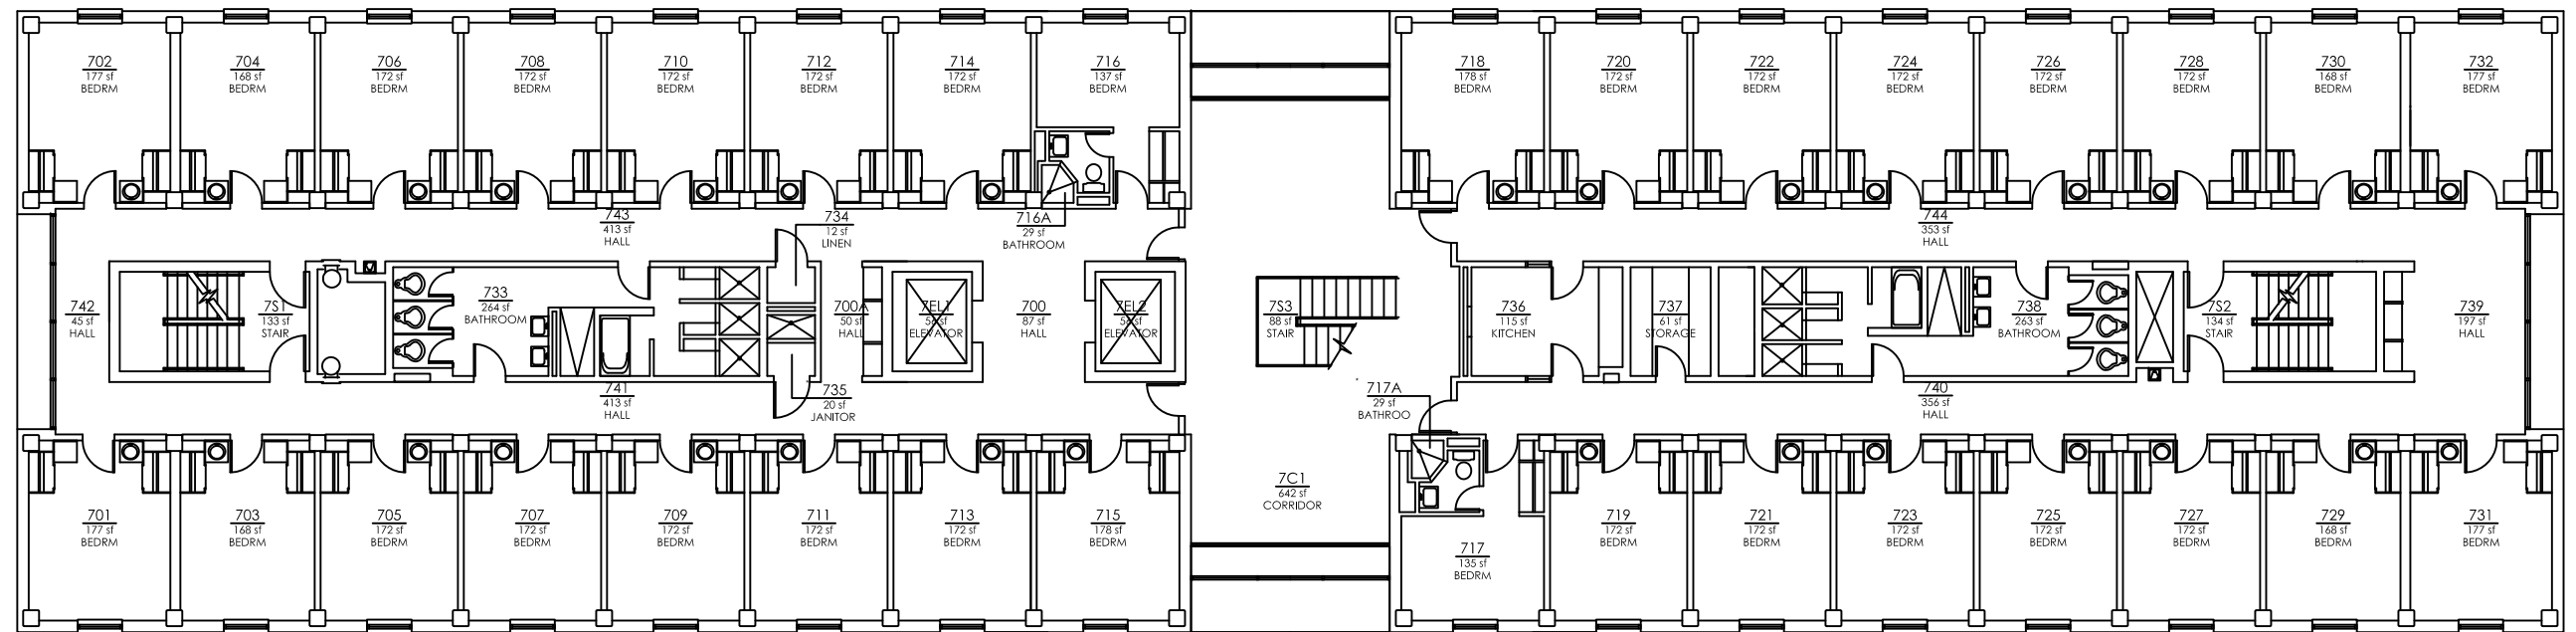

ROOM	DESCRIPTION
127	DIRECTORS APARTMENT
135	JANITOR CLOSET
139	RESTROOM WOMEN

End of chart

ROOM	DESCRIPTION
212A	BATHROOM
235	JANITOR CLOSET

End of chart

ROOM	DESCRIPTION
335	JANITOR CLOSET

End of chart

ROOM	DESCRIPTION
431B	BATHROOM
435	JANITOR CLOSET

End of chart

KIEWIT HALL

FOURTH FLOOR
BLDG: KIEH

ROOM	DESCRIPTION
531B	BATHROOM
535	JANITOR CLOSET

End of chart

ORGANIZATION

KIEWIT HALL

ROOM	DESCRIPTION
635	JANITOR CLOSET

End of chart

ROOM	DESCRIPTION
717A	BATHROOM
735	JANITOR CLOSET

End of chart

KIEWIT HALL

SEVENTH FLOOR
BLDG: KIEH

ROOM	DESCRIPTION
835	JANITOR CLOSET

End of chart

ROOM	DESCRIPTION
935	JANITOR CLOSET