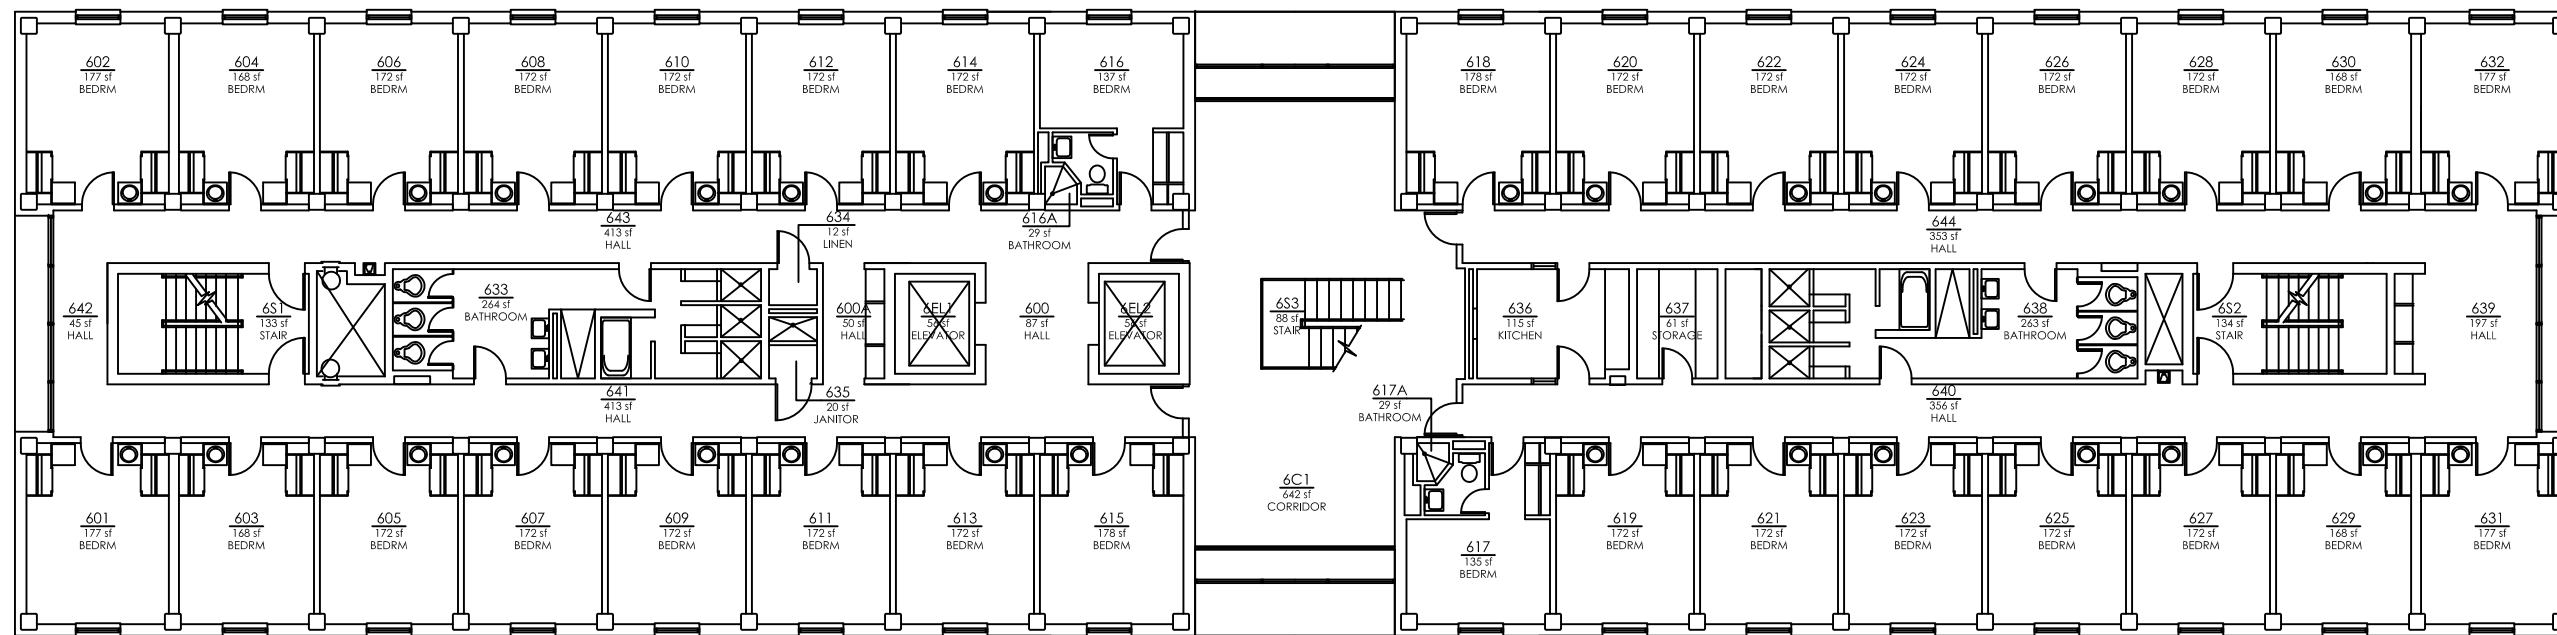

End of chart

KIEWIT HALL

FOURTH FLOOR
BLDG: KIEH

ROOM	DESCRIPTION
531B	BATHROOM
535	JANITOR CLOSET

End of chart

ORGANIZATION

KIEWIT HALL

ROOM	DESCRIPTION
635	JANITOR CLOSET

End of chart

ROOM	DESCRIPTION
717A	BATHROOM
735	JANITOR CLOSET

End of chart

KIEWIT HALL

SEVENTH FLOOR
BLDG: KIEH

ROOM	DESCRIPTION
835	JANITOR CLOSET

End of chart

ROOM	DESCRIPTION
935	JANITOR CLOSET

End of chart