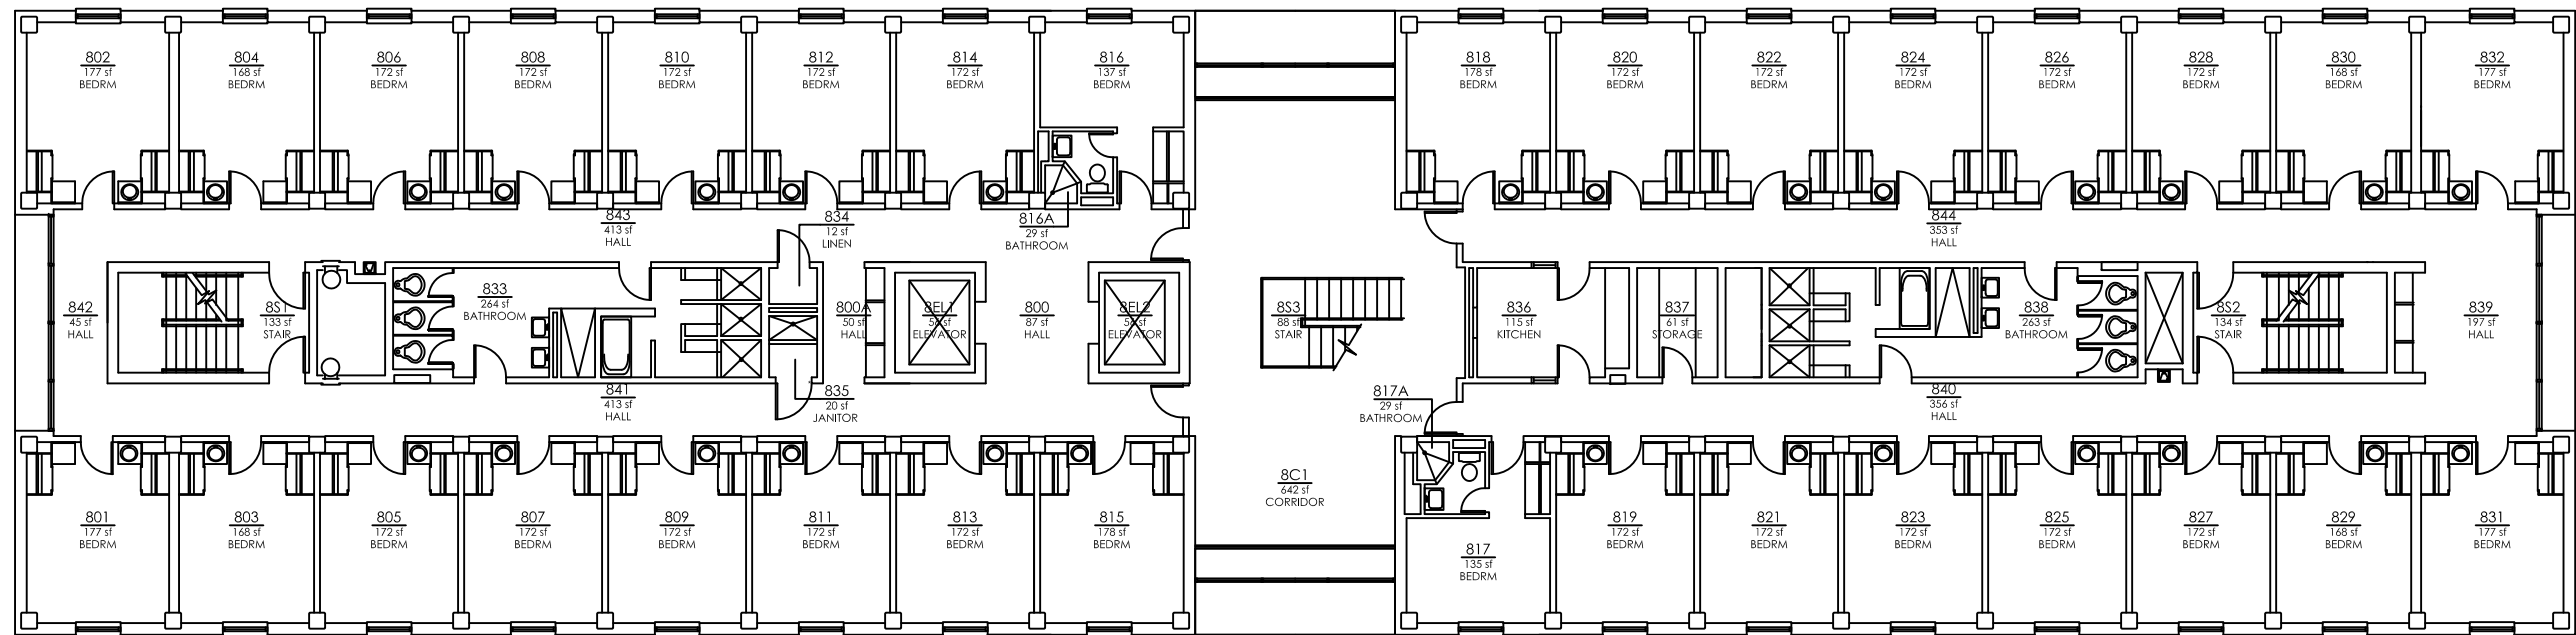

ROOM	DESCRIPTION
127	DIRECTORS APARTMENT
135	JANITOR CLOSET
139	RESTROOM WOMEN

End of chart

ROOM	DESCRIPTION
212A	BATHROOM
235	JANITOR CLOSET

End of chart

ROOM	DESCRIPTION
335	JANITOR CLOSET

End of chart

ROOM	DESCRIPTION
431B	BATHROOM
435	JANITOR CLOSET

End of chart

KIEWIT HALL

FOURTH FLOOR
BLDG: KIEH

ROOM	DESCRIPTION
531B	BATHROOM
535	JANITOR CLOSET

End of chart

ORGANIZATION

KIEWIT HALL

ROOM	DESCRIPTION
635	JANITOR CLOSET

End of chart

ROOM	DESCRIPTION
717A	BATHROOM
735	JANITOR CLOSET

End of chart

KIEWIT HALL

SEVENTH FLOOR
BLDG: KIEH

ROOM	DESCRIPTION
835	JANITOR CLOSET

End of chart

ROOM	DESCRIPTION
935	JANITOR CLOSET

End of chart