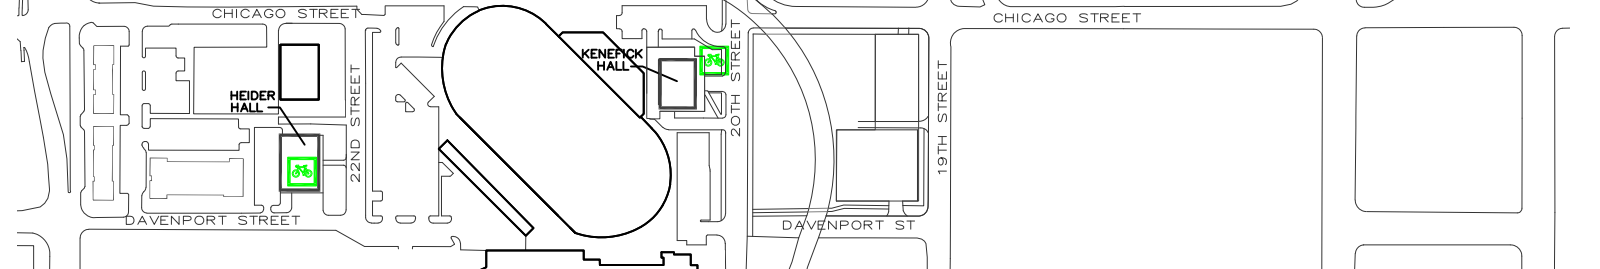

BIKE RACK SCHEDULE

LOCATION OF BIKE RACK	RACK TYPE	NO. OF RACKS	NO. OF SPACES	LOCATION OF BIKE RACK	RACK TYPE	NO. OF RACKS	NO. OF SPACES
INACCESSIBLE DUE TO CONSTRUCTION				Hixson - Lied, E	U	7	14
24th St. Garage, Interior Level 3	9	1	10	Kenefick Hall, SE	9	1	10
24th St. Garage, Interior Level 3	6	3	18	Kiewit Fitness Center, NE	U	7	14
McGloin Hall, N	U	6	12	Kiewit Hall, E	9	2	20
Becker Hall, N	9	1	10	Ahmanson Law School, NW	U	1	6
BIC, SW	U	3	6	Ahmanson Law School, SE	U	2	4
Bierne Tower	U	10	20	Lied Education Center, NW	U	4	8
Brandeis, NE	U	7	14	Opus Hall, Courtyard	9	2	20
Cardiac Center, W	U	3	6	Rasmussen Center, SW	U	18	36
Criss Science, W	U	10	20	Reinert/Alumni Library, SW	U	7	14
Davis Square, Courtyard	9	2	20	Ryan Center, SE	U	12	24
Harper Center, SE & N	W	6	24	Skutt Student Center, NW	U	4	8
Heider Hall, Parking Garage	6	1	6				
TOTALS:						120	344

BIKE RACK TYPES

RACK TYPE	DESCRIPTION	CAPACITY
U	Inverted - U	2 BIKES
6	6' Schoolyard style	6 BIKES
9	9' Schoolyard style	10 BIKES
L	Low Profile	2 BIKES
W	Wave style	4 BIKES