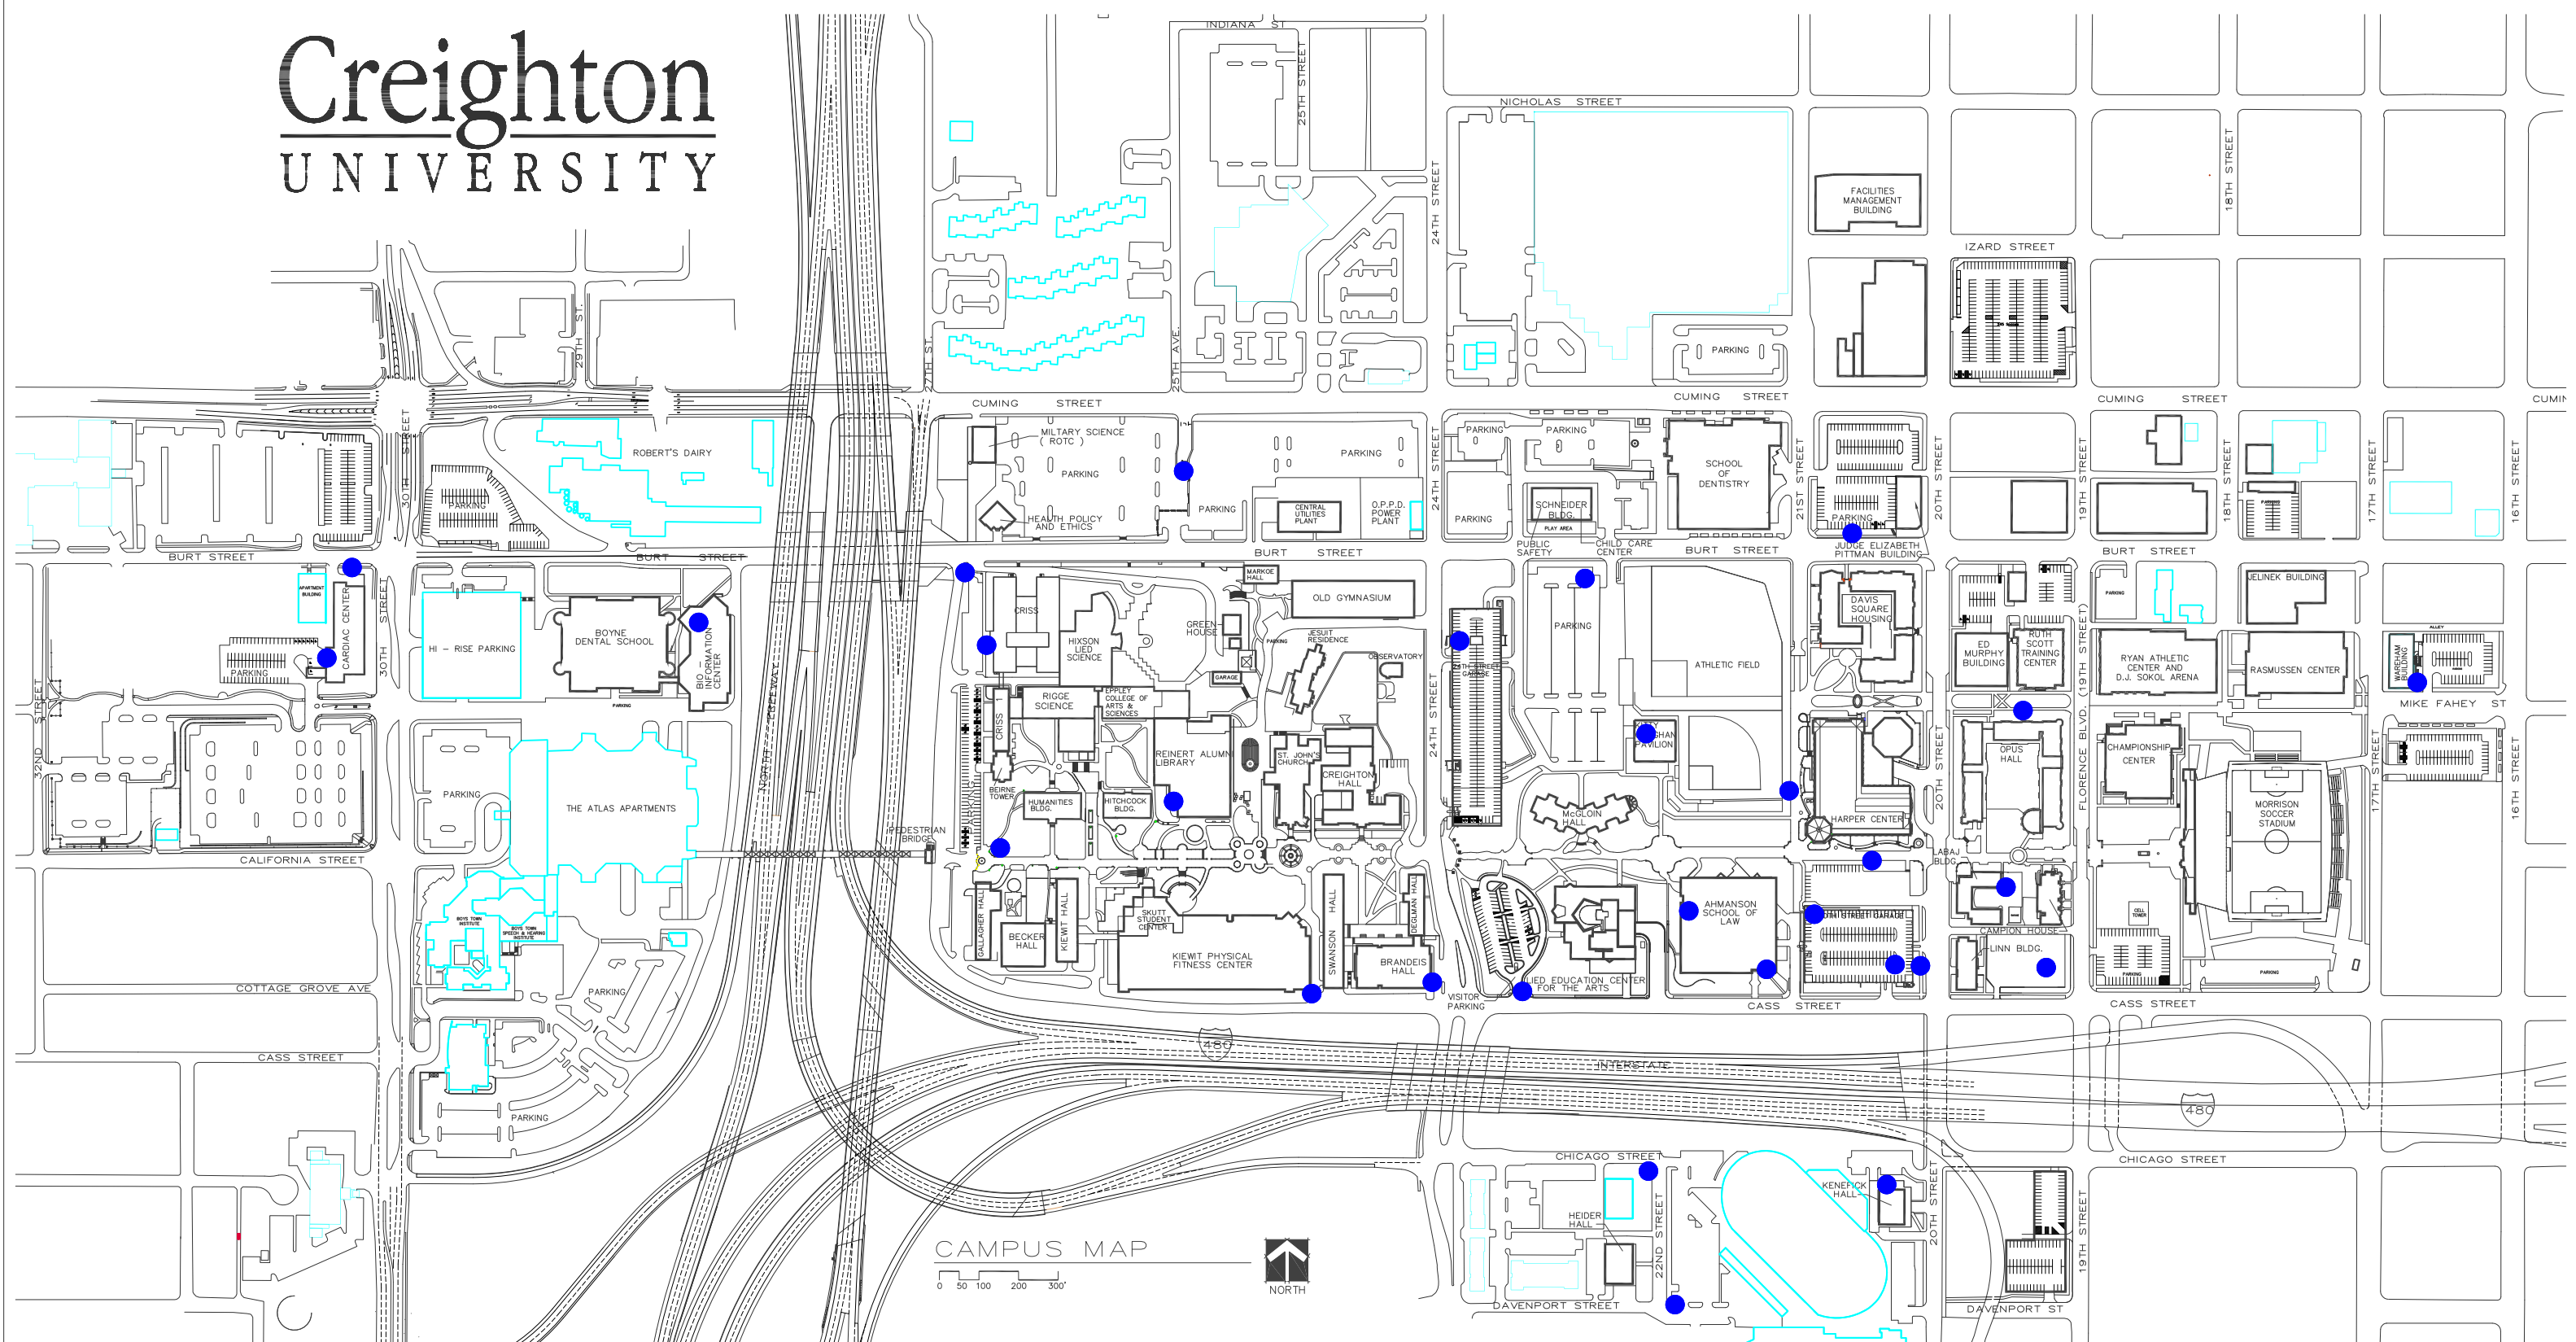

Creighton UNIVERSITY

CAMPUS MAP

0 50 100 200 300'

NORTH

Creighton UNIVERSITY

Emergency Phone Locations

● - Blue Light Emergency Phone