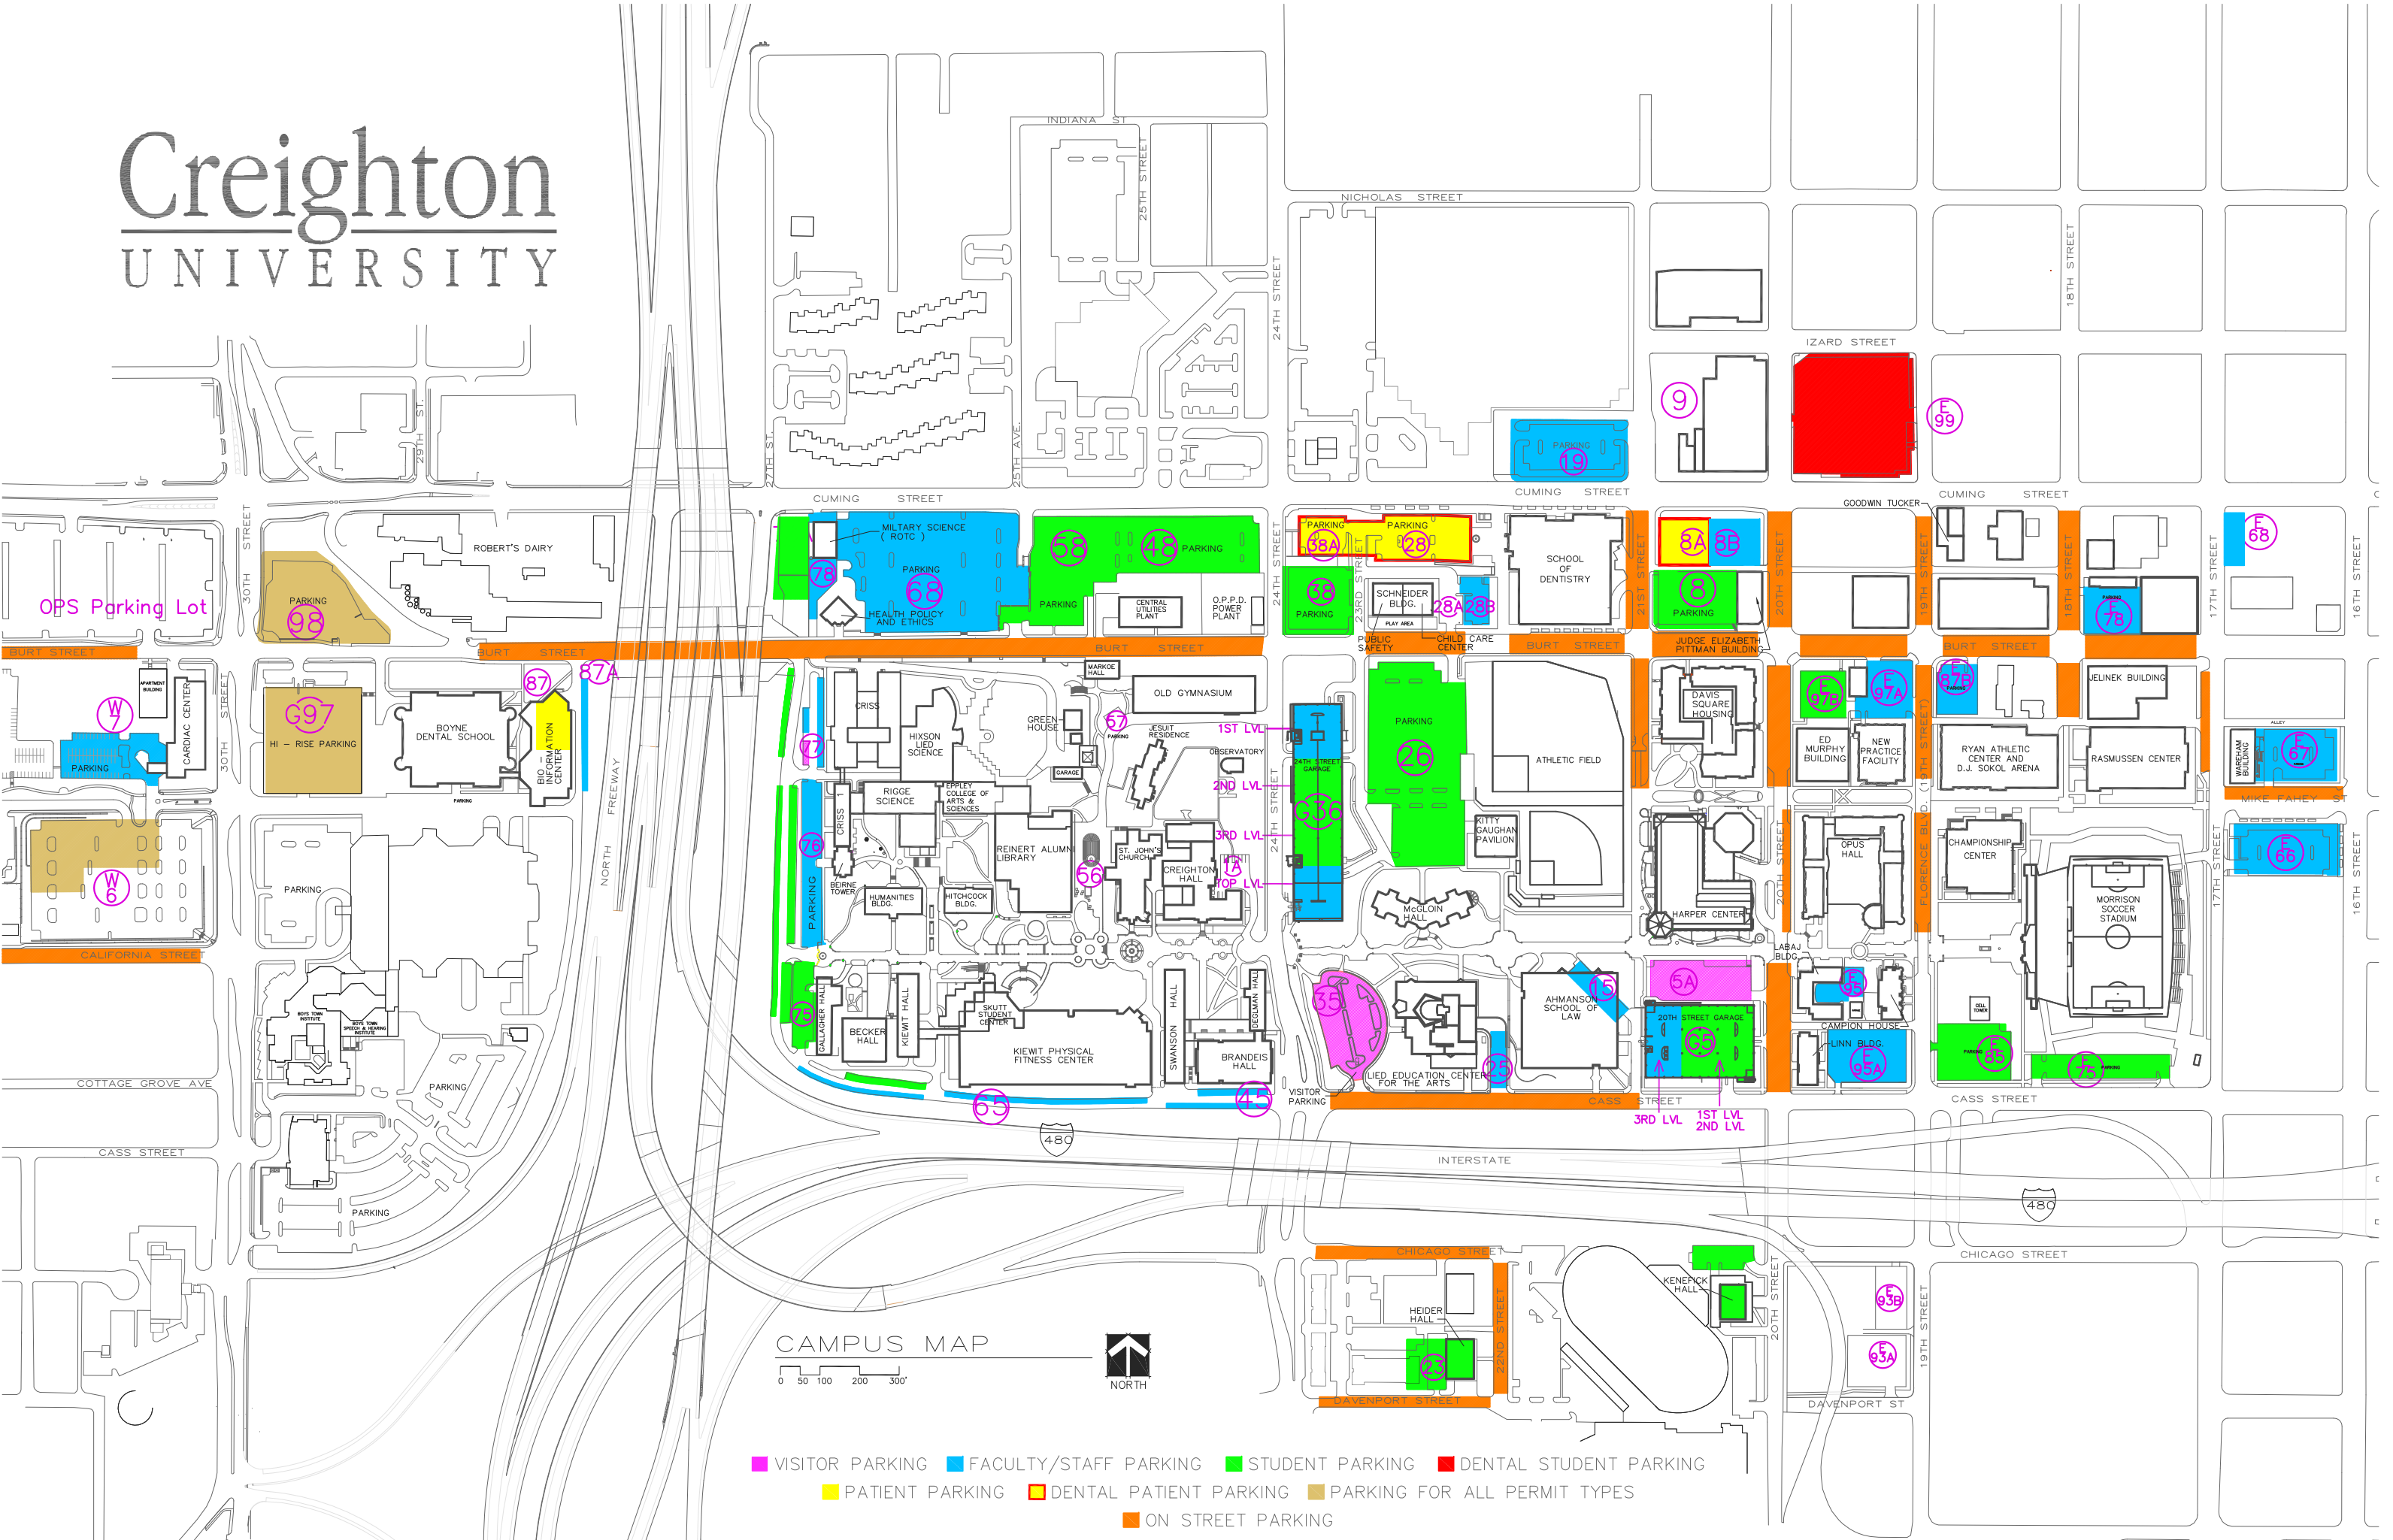

Creighton UNIVERSITY

CAMPUS MAP

- VISITOR PARKING
- FACULTY/STAFF PARKING
- STUDENT PARKING
- DENTAL STUDENT PARKING
- PATIENT PARKING
- DENTAL PATIENT PARKING
- PARKING FOR ALL PERMIT TYPES
- ON STREET PARKING