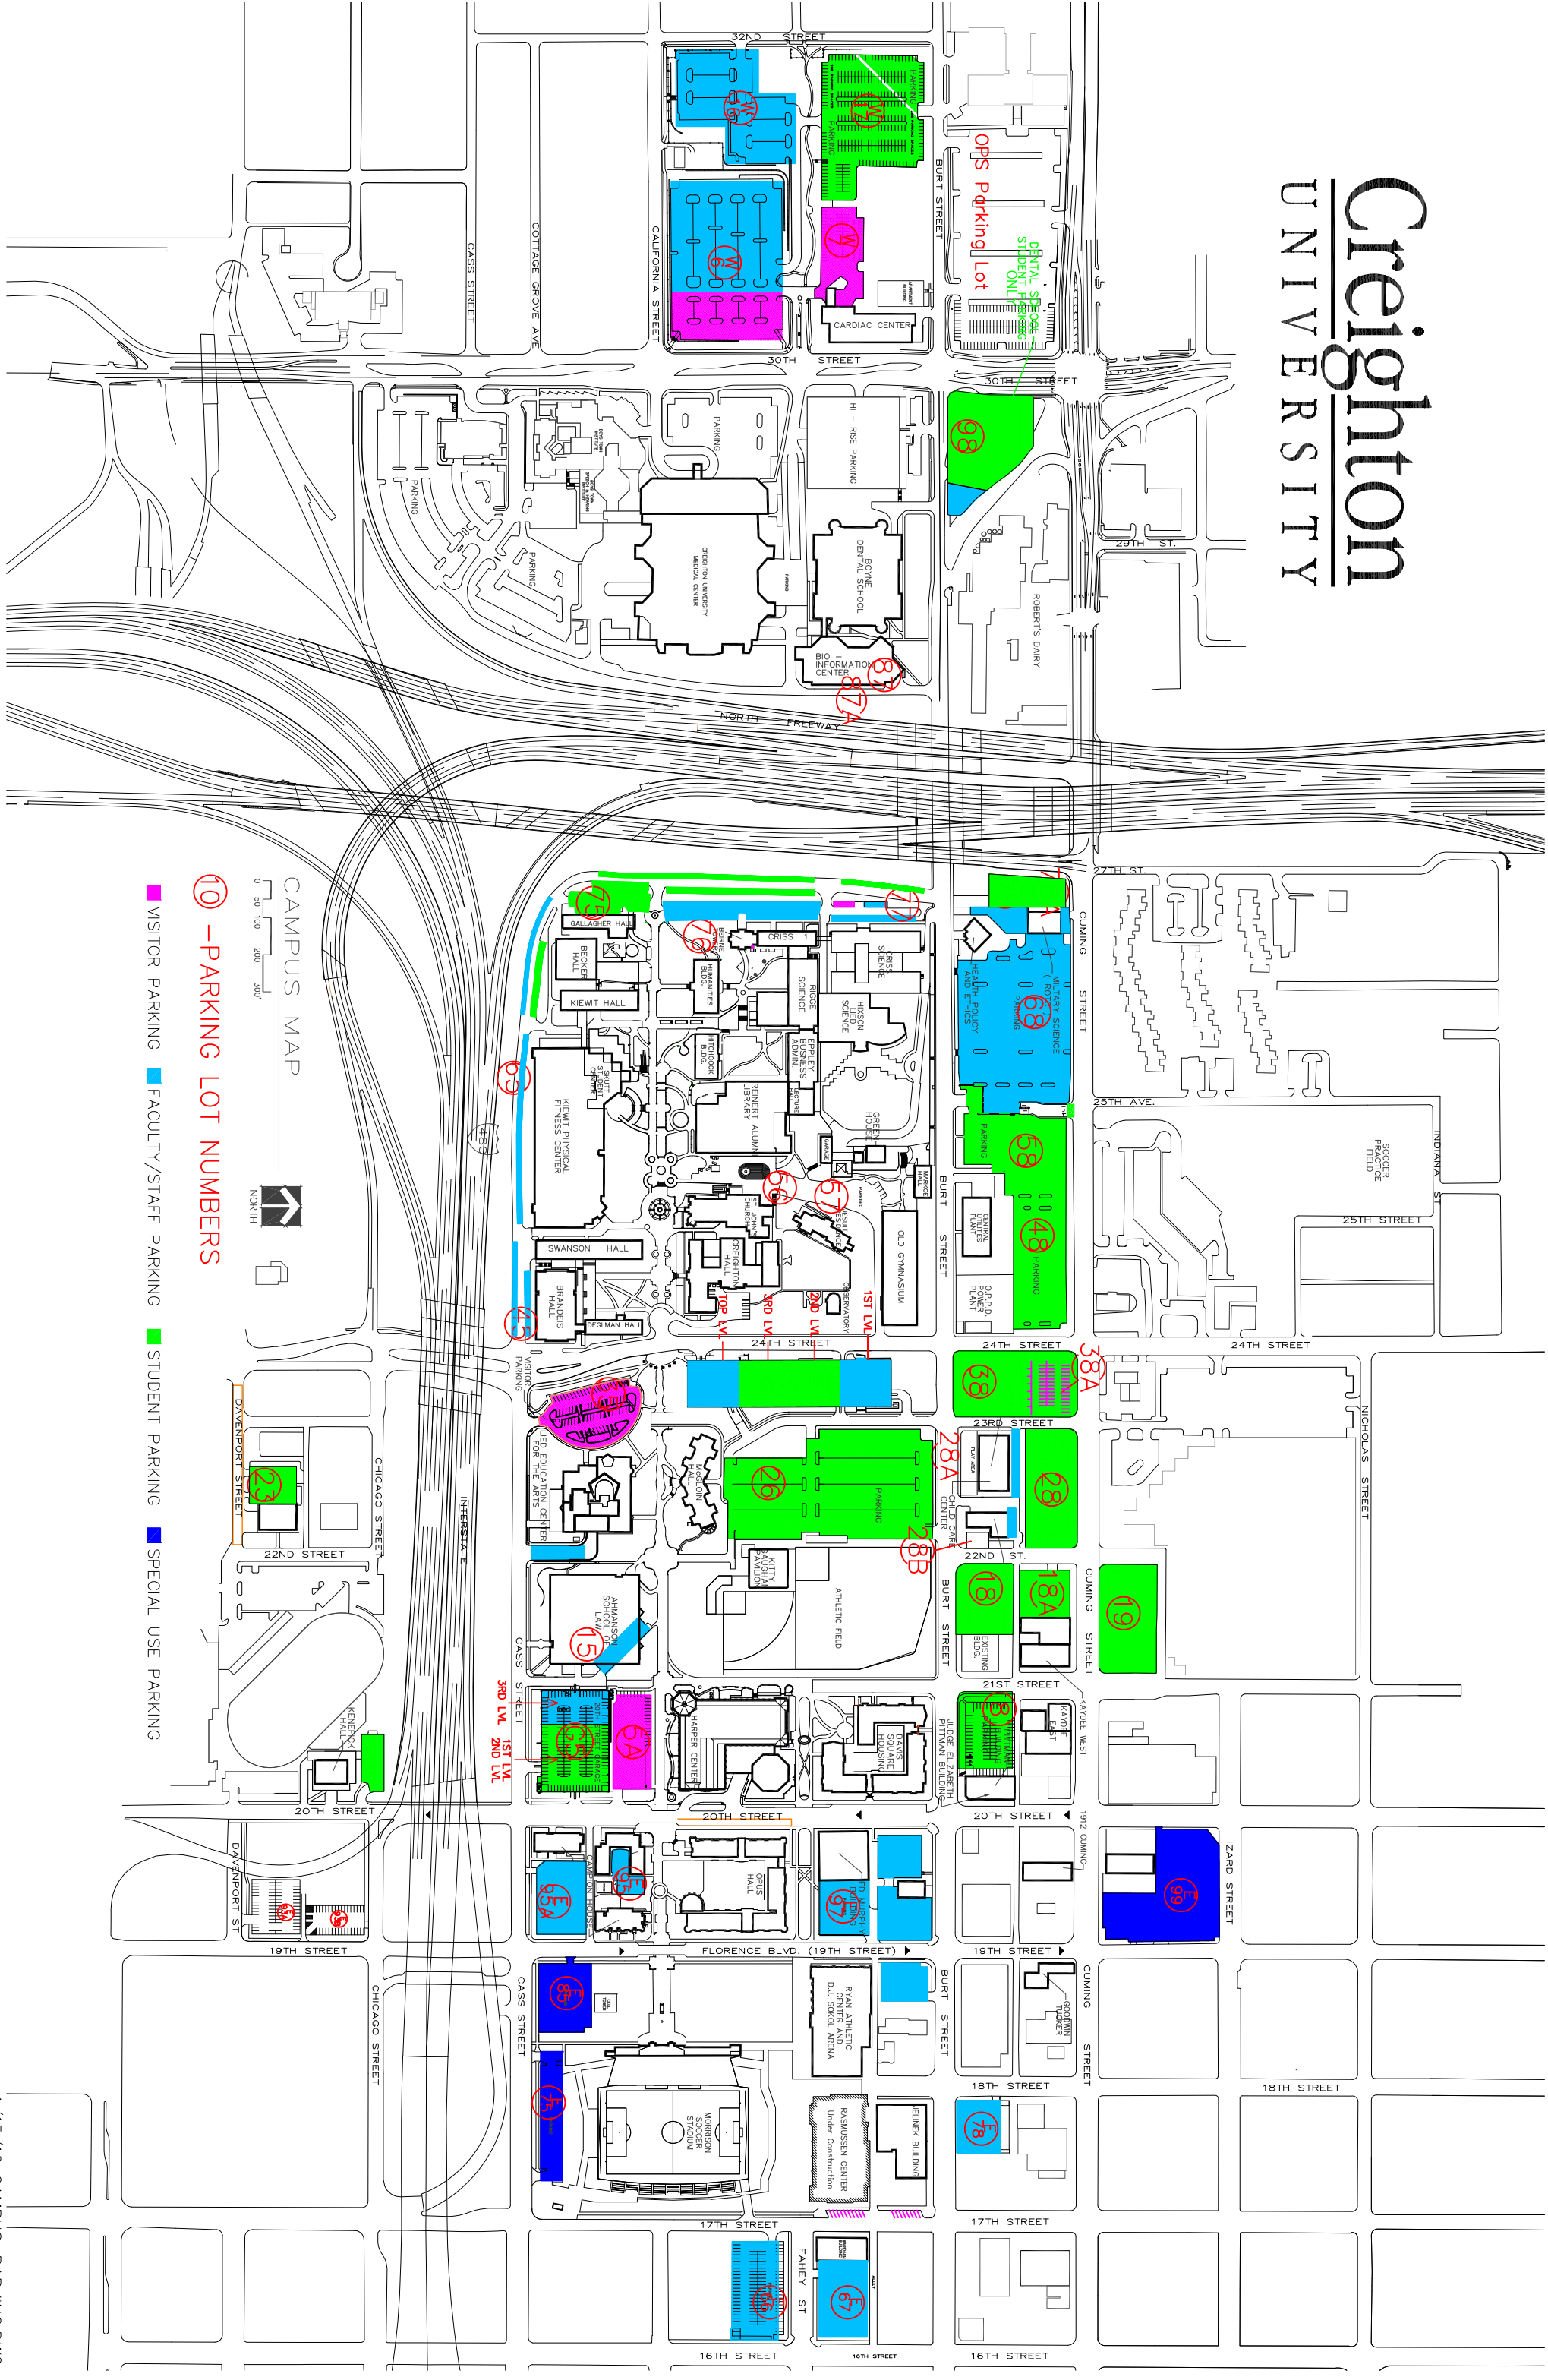

Creighton University

CAMPUS MAP

0 50 100 200 300'

⑩ - PARKING LOT NUMBERS

■ STUDENT PARKING
■ FACULTY/STAFF PARKING
■ VISITOR PARKING
■ SPECIAL USE PARKING