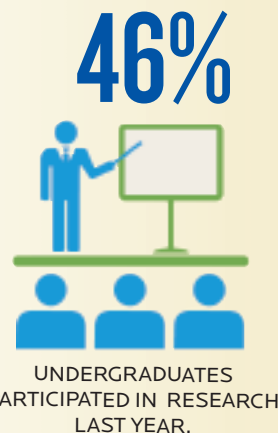

COLLEGE OF ARTS & SCIENCES OUTCOMES

2014-2015

SUCCESS RATE

College of Arts and Sciences graduates have an overall success rate of 98%. Based on our new graduate survey with a 78% knowledge rate, here's what they are doing within nine months of graduation:

OUR STUDENTS GET EXPERIENCE

- 77%** Arts & Sciences students completed an experiential learning opportunity by participating in an internship or academic research last year.
- 57%** Arts & Sciences students completed at least one internship last year. Many students participate in more than one.
- 41%** Arts & Sciences students completed more than one internship.