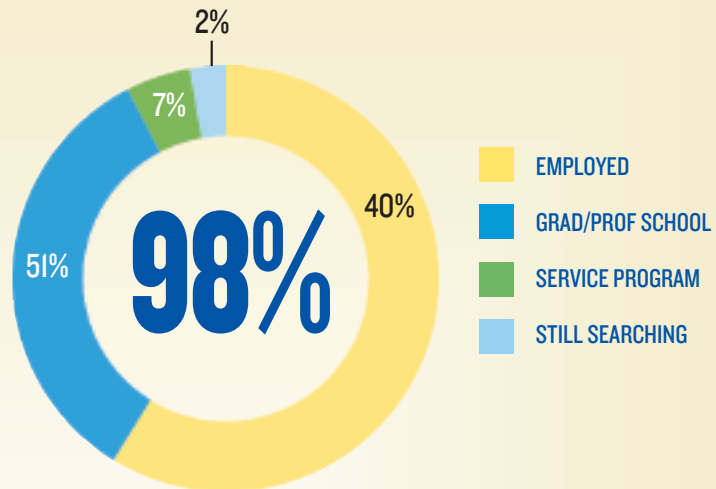

COLLEGE OF ARTS & SCIENCES OUTCOMES

2014-2015

SUCCESS RATE

College of Arts and Sciences graduates have an overall success rate of 98%. Based on our new graduate survey with a 78% knowledge rate, here's what they are doing within nine months of graduation:

OUR STUDENTS GET EXPERIENCE

- 77%** Arts & Sciences students completed an experiential learning opportunity by participating in an internship or academic research last year.
- 57%** Arts & Sciences students completed at least one internship last year. Many students participate in more than one.
- 41%** Arts & Sciences students completed more than one internship.