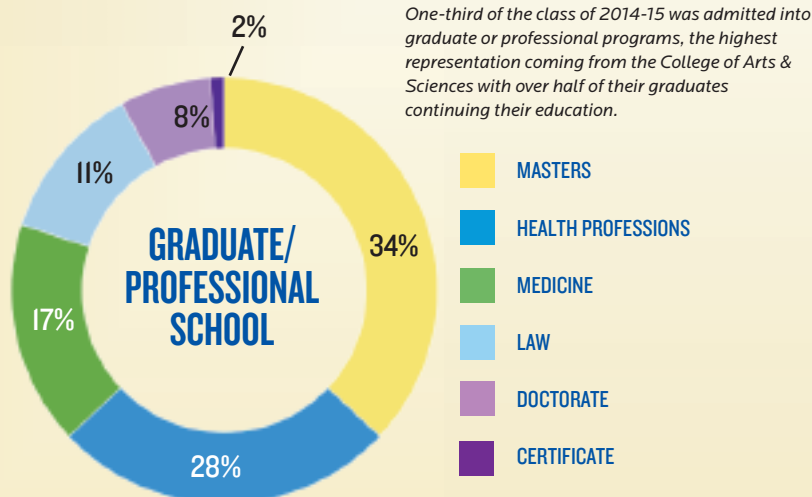

WHAT OUR GRADS ARE STUDYING

TOP 45
UNIVERSITIES FOR UNDERGRADUATE RESEARCH / CREATIVE PROJECTS (THE ONLY JESUIT UNIVERSITY ON THE LIST)
U.S. News & World Report