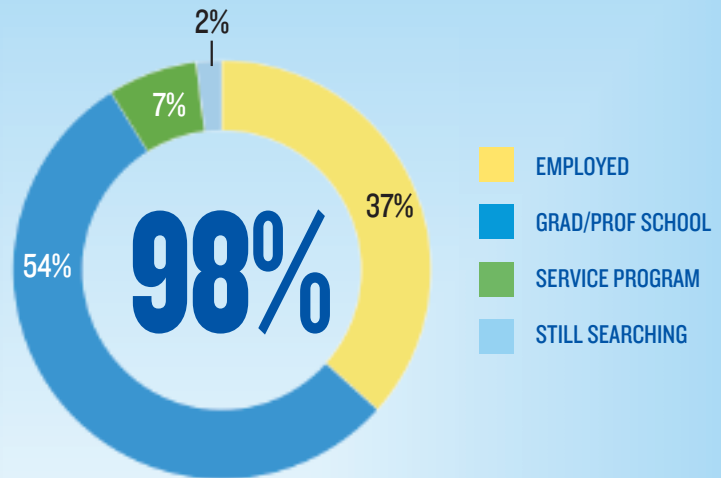

## SUCCESS RATE

College of Arts and Sciences graduates have an overall success rate of 98%. Based on our new graduate survey with a 74% knowledge rate, here's what they are doing within nine months of graduation: