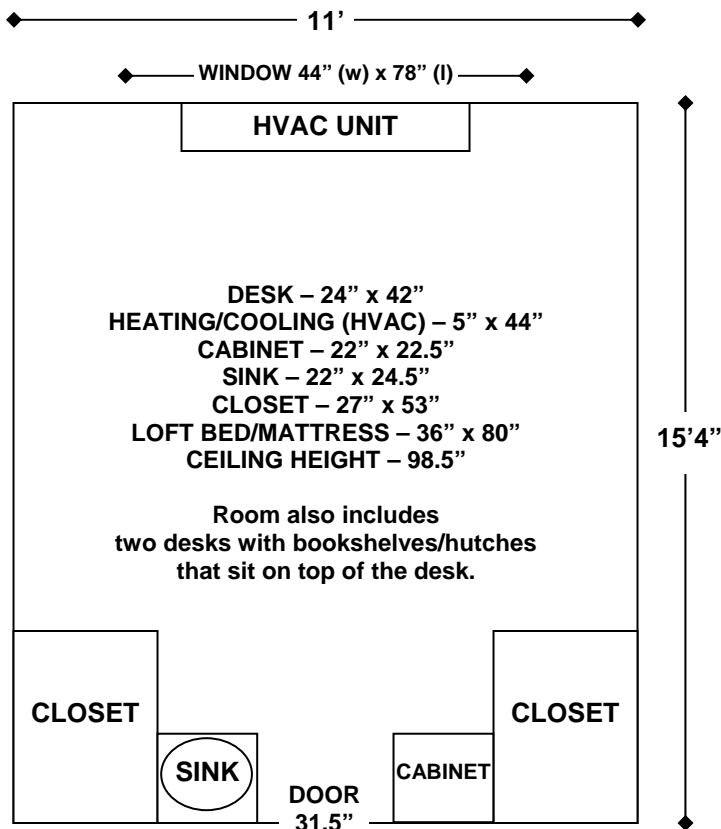

Creighton

UNIVERSITY

Department of Residence Life

www.creighton.edu/ResidenceLife

GALLAGHER HALL

NOTES: Windows are equipped with mini-blinds.
Closet opening is approx. 28", curtain rod
provided.