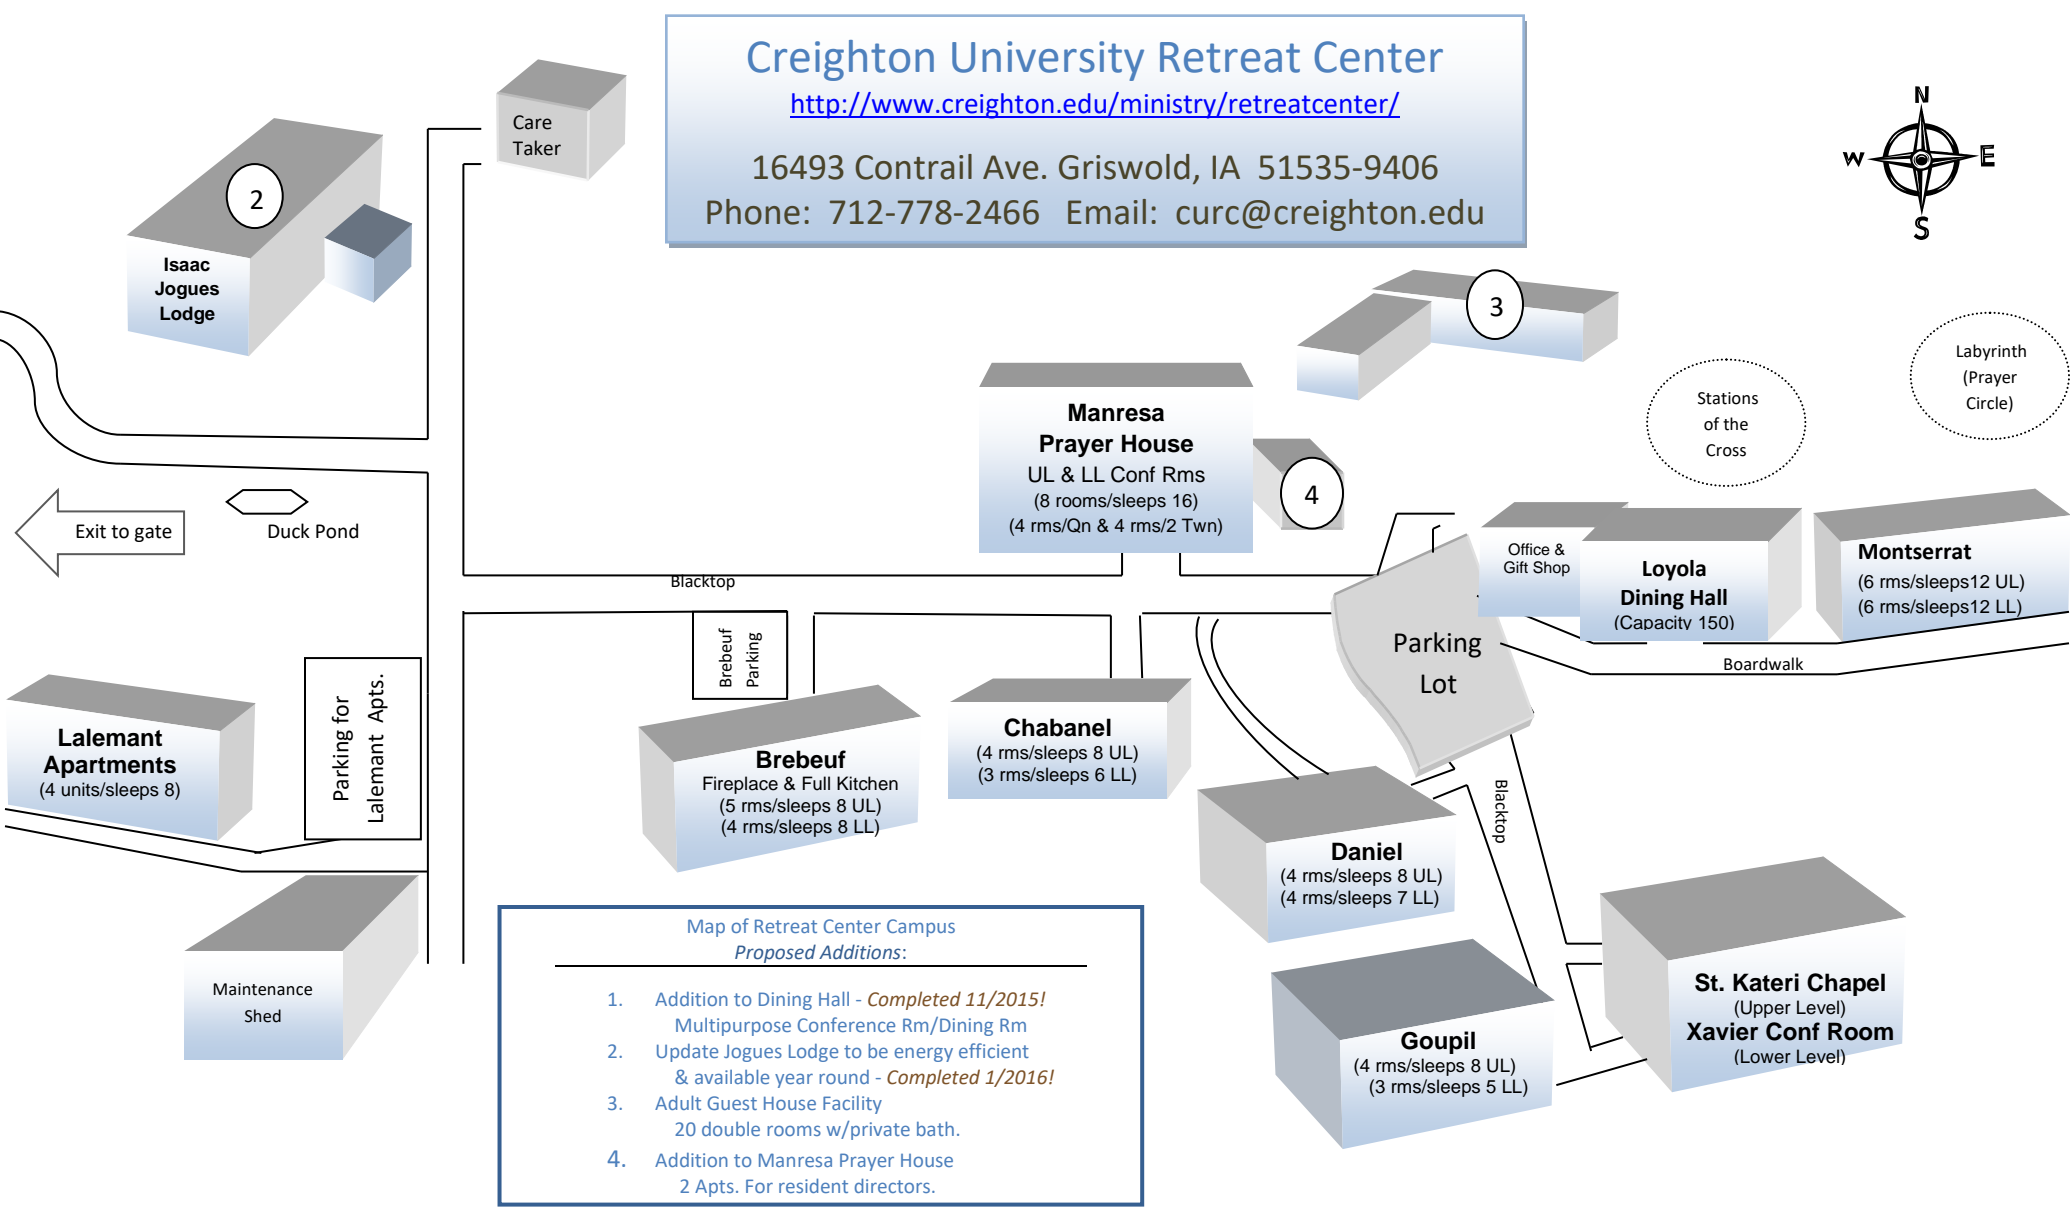

Creighton University Retreat Center

<http://www.creighton.edu/ministry/retreatcenter/>

16493 Conrail Ave. Griswold, IA 51535-9406
Phone: 712-778-2466 Email: curc@creighton.edu

- Map of Retreat Center Campus
Proposed Additions:
1. Addition to Dining Hall - *Completed 11/2015!*
Multipurpose Conference Rm/Dining Rm
 2. Update Jogues Lodge to be energy efficient & available year round - *Completed 1/2016!*
 3. Adult Guest House Facility
20 double rooms w/private bath.
 4. Addition to Manresa Prayer House
2 Apts. For resident directors.

East on Highway 92
Directions from other cities are on our website.

The Retreat Center offers God's natural, rustic atmosphere. Located on 153 acres of woodlands with God's creatures making appearances daily. All-natural trails lead to the Nishnabotna River and back. An awesome night sky can be enjoyed on many nights in the quietness of our busy worlds.