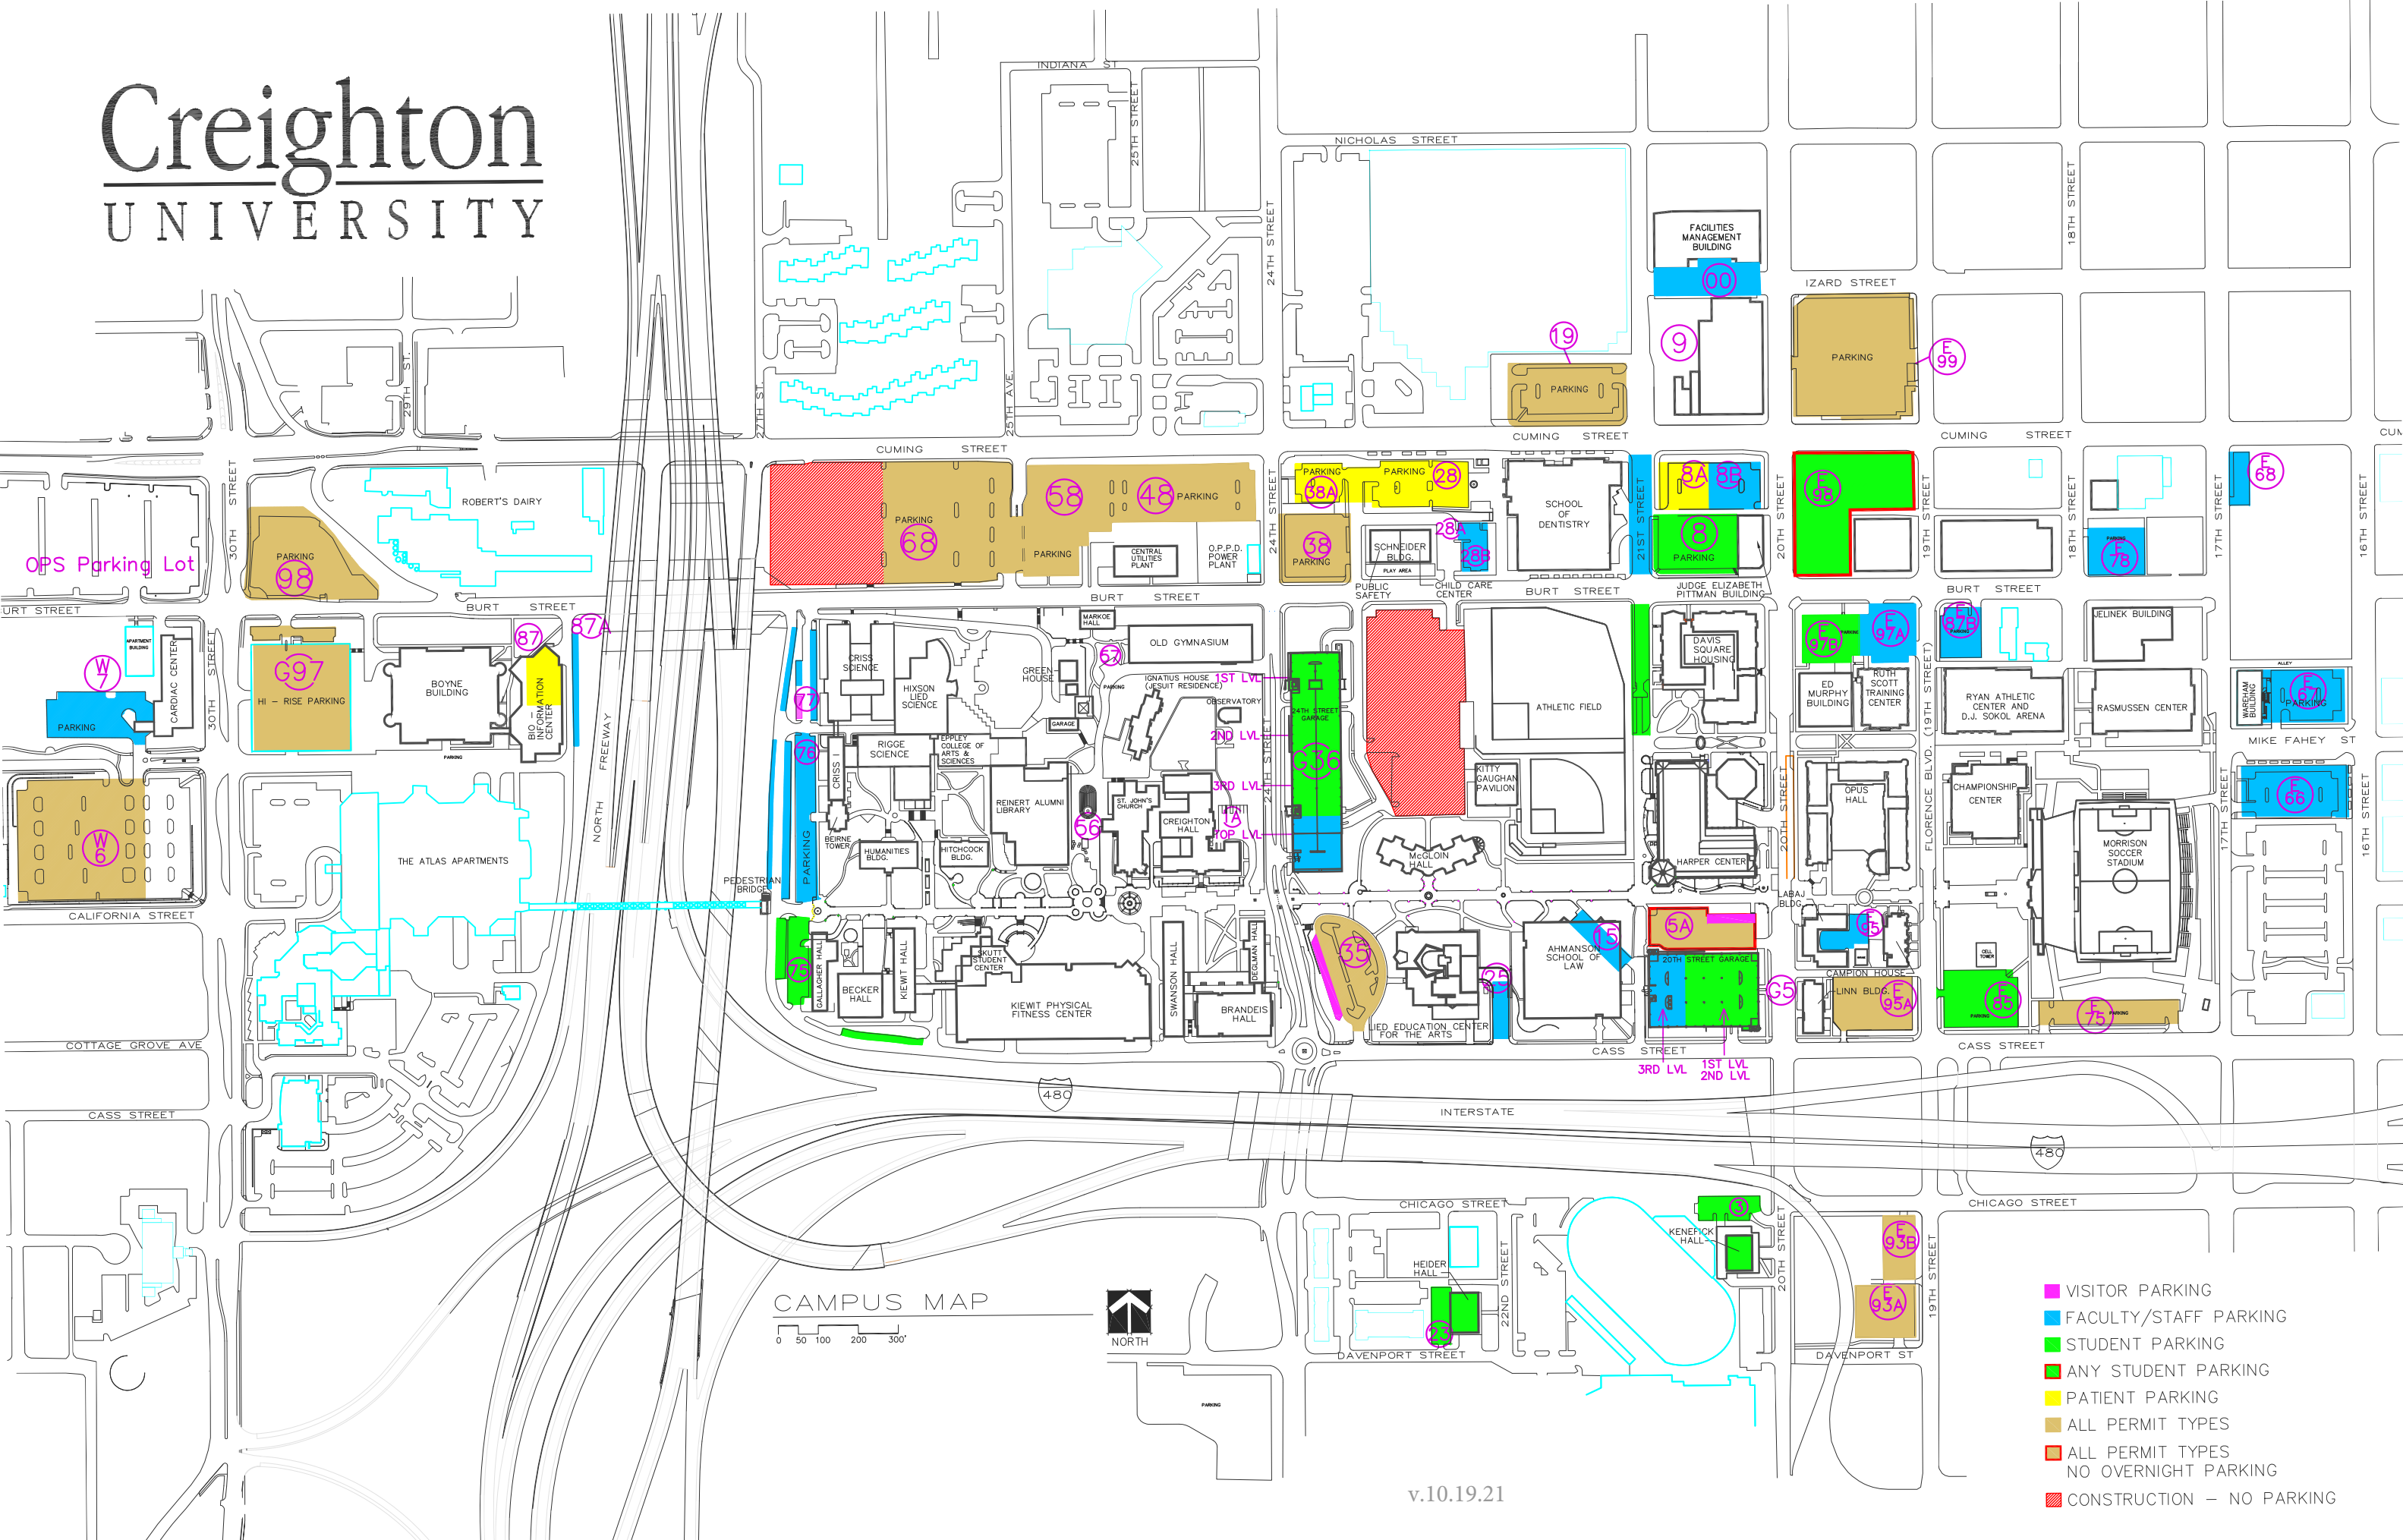

Creighton UNIVERSITY

CAMPUS MAP

0 50 100 200 300'

NORTH

- VISITOR PARKING
- FACULTY/STAFF PARKING
- STUDENT PARKING
- ANY STUDENT PARKING
- PATIENT PARKING
- ALL PERMIT TYPES
- ALL PERMIT TYPES
NO OVERNIGHT PARKING
- CONSTRUCTION – NO PARKING