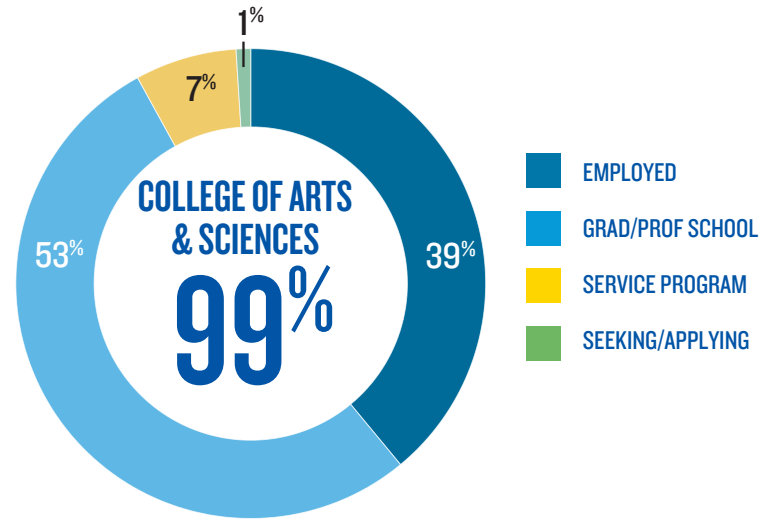

SUCCESS RATE

College of Arts and Sciences graduates have an overall success rate of 99%. Based on our new College of Arts and Sciences graduate survey (with a 66% knowledge rate), here is what they are doing within six months of graduation:

OUR STUDENTS GAIN EXPERIENCE

81%

Completed an experiential learning opportunity by participating in internships or academic research

48%

Completed at least one internship, with some completing up to five

27%