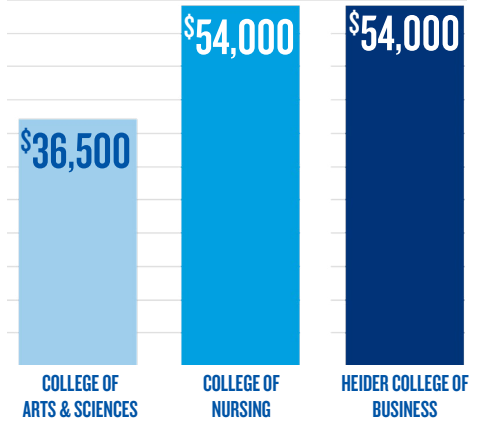

WHAT OUR GRADS ARE DOING

EMPLOYED GRAD/PROF SCHOOL SERVICE PROGRAM STILL SEARCHING

CREIGHTON RETENTION

FALL 2018 - FALL 2019

OUR STUDENTS GET EXPERIENCE

College of Arts & Sciences: 81%
College of Nursing: 68%*
Heider College of Business: 91%

* All College of Nursing students complete clinical rotations and long term practicum as part of their coursework. In most cases, the number reflected here shows experiential learning in addition to their required clinical experiences.

WHAT OUR GRADS ARE STUDYING

WHAT OUR GRADS ARE EARNING

Median starting salaries for recent grads in full-time positions from all three undergraduate colleges are competitive with national averages despite the fact that many students located to the Midwest where the cost of living is much lower than the national average. Top earners from all three colleges made over \$115,000.