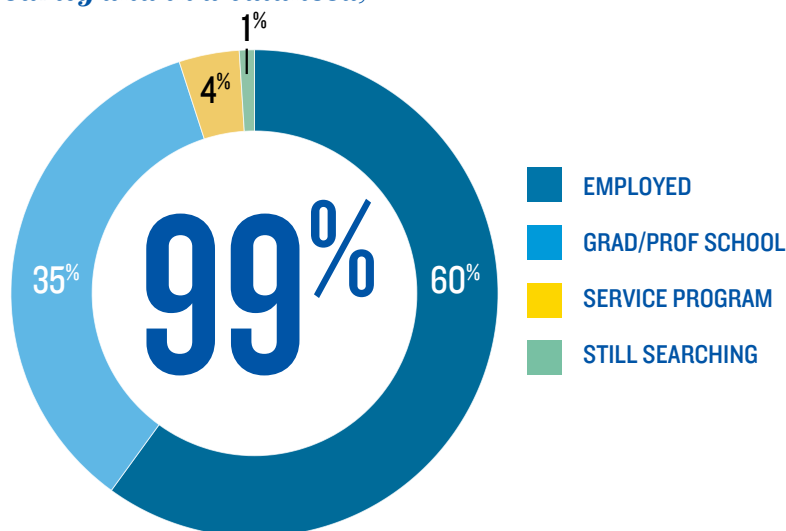

UNDERGRADUATE OUTCOMES

Creighton
UNIVERSITY

2019

The value of your Creighton education can be measured in many ways—in career outcomes, financial security and in a balanced, well-lived life. It all starts here.

OVERALL SUCCESS RATE

Creighton graduates have an overall success rate of **99%**. Based on our new graduate survey with a 68% knowledge rate, here's what they are doing within six months of graduation: