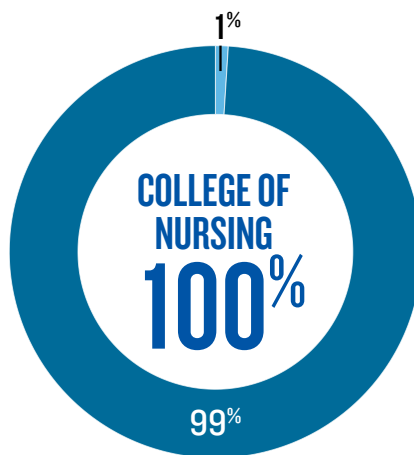

WHAT OUR GRADS ARE DOING

EMPLOYED GRAD/PROF SCHOOL SERVICE PROGRAM STILL SEARCHING