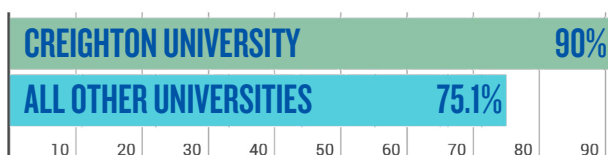

CREIGHTON RETENTION

FALL 2018 - FALL 2019