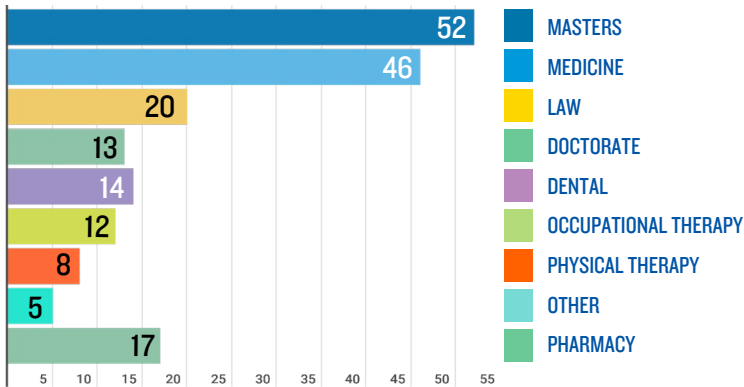

OVERALL SUCCESS RATE

Creighton graduates have an overall success rate of **99%**. Based on our new graduate survey with a 68% knowledge rate, here's what they are doing within six months of graduation:

WHAT OUR GRADS ARE DOING

EMPLOYED GRAD/PROF SCHOOL SERVICE PROGRAM STILL SEARCHING

CREIGHTON RETENTION

FALL 2018 - FALL 2019

OUR STUDENTS GET EXPERIENCE

College of Arts & Sciences: 81%
College of Nursing: 68%*
Heider College of Business: 91%

* All College of Nursing students complete clinical rotations and long term practicum as part of their coursework. In most cases, the number reflected here shows experiential learning in addition to their required clinical experiences.

WHAT OUR GRADS ARE STUDYING

WHAT OUR GRADS ARE EARNING

Median starting salaries for recent grads in full-time positions from all three undergraduate colleges are competitive with national averages despite the fact that many students located to the Midwest where the cost of living is much lower than the national average. Top earners from all three colleges made over \$115,000.