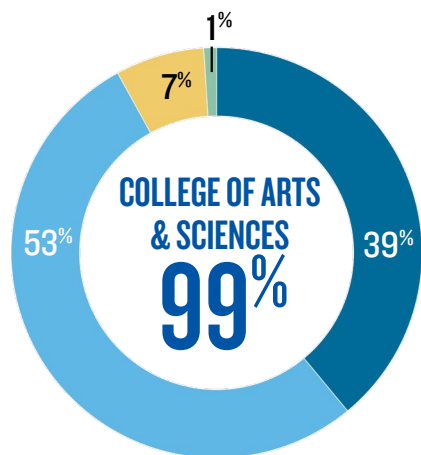

WHAT OUR GRADS ARE DOING

EMPLOYED GRAD/PROF SCHOOL SERVICE PROGRAM STILL SEARCHING