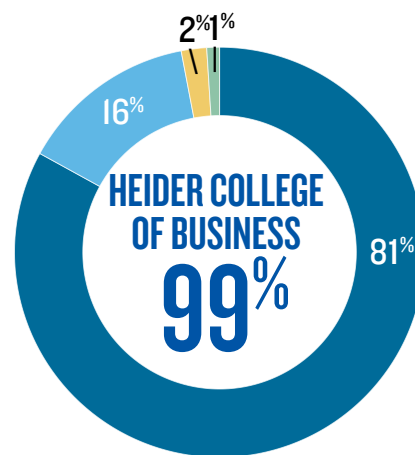

WHAT OUR GRADS ARE DOING

EMPLOYED GRAD/PROF SCHOOL SERVICE PROGRAM STILL SEARCHING