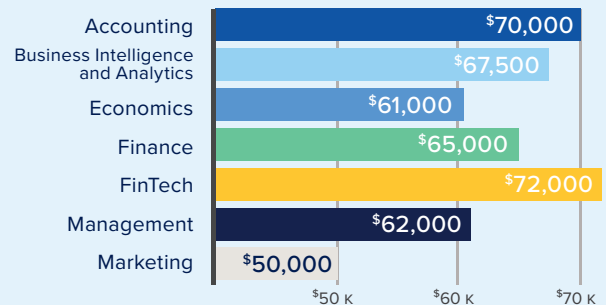

JPMORGAN
CHASE & CO.

protiviti®
Global Business Consulting

OUR GRADUATES' EARNINGS

Median Base Salary
Overall

\$65,000

Top Earner

\$112,000

Median Wage by Region

● West ● Central ● East

Median Wage by Major

NOTABLE GRADUATE AND PROFESSIONAL SCHOOLS

Creighton University
Georgetown University
Indiana University Bloomington
Marquette University

University of Iowa
University of Chicago
University of Florida