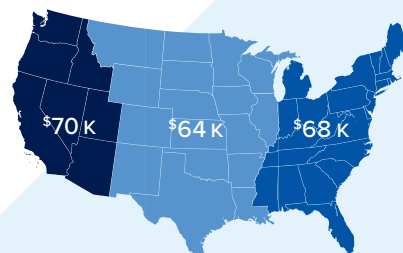

OUR GRADUATES FLY FAR

Creighton alumni live, work and study in cities across the country and world.

35
States

Plus
Washington, D.C.

NOTABLE EMPLOYERS

GALLUP®

Deloitte.

UNITEDHEALTH
GROUP®

JPMORGAN
CHASE & CO.

protiviti®
Global Business Consulting

OUR GRADUATES' EARNINGS

Median Base Salary
Overall

\$65,000

Top Earner

\$112,000

Median Wage by Region

● West ● Central ● East

Median Wage by Major

NOTABLE GRADUATE AND PROFESSIONAL SCHOOLS

Creighton University
Georgetown University
Indiana University Bloomington
Marquette University

University of Iowa
University of Chicago
University of Florida