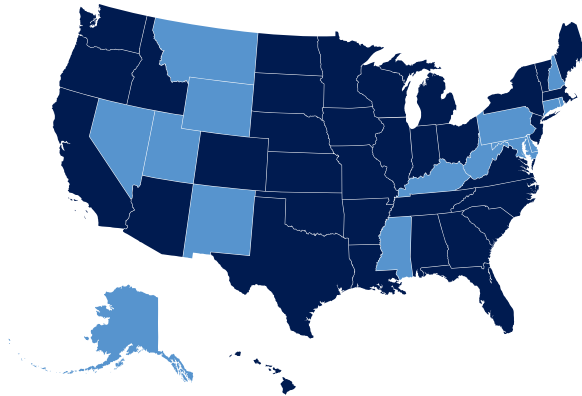

87% Completed at least 1 internship

6 Internships

Highest number reported by a single student

TOP 5 INTERNSHIP CITIES

1. Omaha
2. Chicago
3. Minneapolis
4. Kansas City
5. Denver

97% University-wide outcomes rate for 10 YEARS OR HIGHER IN A ROW

NOTABLE INTERNSHIP AND RESEARCH SITES

| | | | |
|--------------------------------|-------------------------------------|------------------------------|-----------------------|
| 3M | Deloitte | Goldman Sachs | Orion |
| Accenture | Eide Bailly LLP | Grant Thornton | Protiviti |
| Amazon | Eli Lilly | Gregg Young Automotive Group | PwC |
| American Express | EY | HDR | Quantum Workplace |
| Bailey Lauerma | Federal Reserve Bank of Kansas City | Hudl | RBC Wealth Management |
| Baird | Fidelity Financial | JPMorgan Chase | RSM US LLP |
| BerganKDV | Five Elms Capital | KPMG | Securian Financial |
| Berkshire Hathaway | FNBO | Lutz | State Farm |
| Homestate Companies | FORVIS | Mariner Wealth Advisors | Tenaska |
| Bridgepoint Investment Banking | FOX Sports | McCarthy Capital | Union Pacific |
| Carson Group | FTI Consulting | Mutual of Omaha | Valmont |
| Charles Schwab | Gallup | National Indemnity Company | Werner Enterprises |
| Conagra Brands | | OBI Creative | Yahoo! |

OUR GRADUATES FLY FAR

Creighton alumni live, work and study in cities across the country and world.

35
States

Plus
Washington, D.C.

NOTABLE EMPLOYERS

GALLUP®

Deloitte.

UNITEDHEALTH
GROUP®