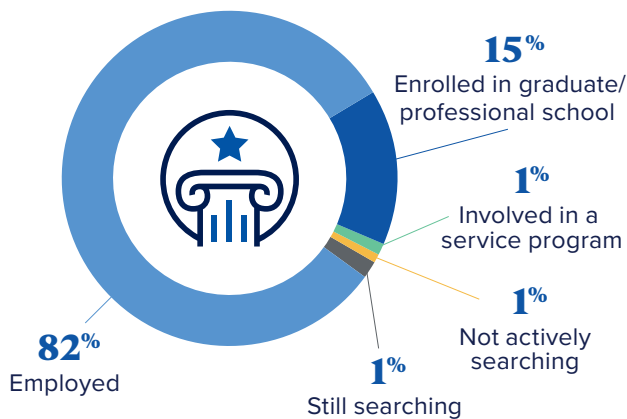

2023

Creighton
UNIVERSITY

Heider
College of Business

Career Outcomes

FIRST DESTINATION SURVEY

99% Outcomes Rate

(Within 6 months of graduation; based on an 96% knowledge rate)

OUR STUDENTS GAIN EXPERIENCE

87% Completed at least 1 internship

6 Internships

Highest number reported by a single student

TOP 5 INTERNSHIP CITIES

1. Omaha
2. Chicago
3. Minneapolis
4. Kansas City
5. Denver

97% University-wide outcomes rate for 10 YEARS OR HIGHER IN A ROW