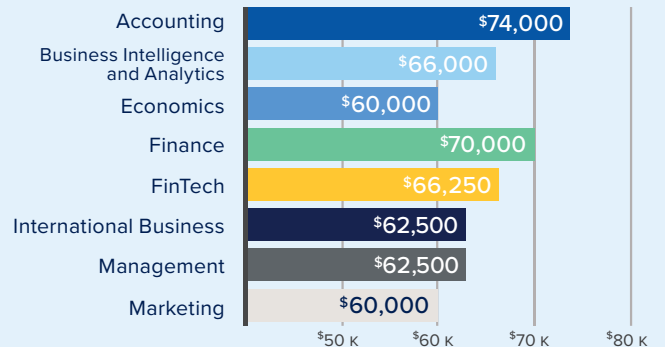

OUR GRADUATES FLY FAR

Creighton alumni live, work and study in cities across the country and world.

30 + 6
States + Countries

plus Washington, D.C.

Heider
College of Business

NOTABLE EMPLOYERS

GALLUP®

fiserv.

Deloitte.

BlackRock

OUR GRADUATES' EARNINGS

Median Salary Overall

\$67,000

Top Salary

\$100,000

Median Wage by Region

● West ● Central ● East

Median Wage by Major

NOTABLE GRADUATE AND PROFESSIONAL SCHOOLS

Creighton University
DePaul University
Marquette University
Northwestern University

University of Chicago
University of Iowa
University of Kansas
Auburn University