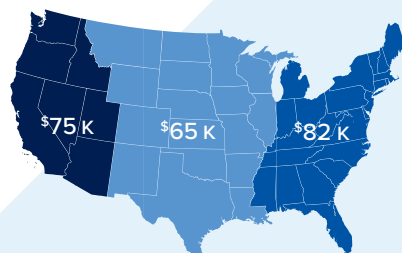

OUR GRADUATES FLY FAR

Creighton alumni live, work and study in cities across the country and world.

30 + 6
States + Countries

plus Washington, D.C.

Heider
College of Business

NOTABLE EMPLOYERS

GALLUP®

fiserv.

Deloitte.

BlackRock

OUR GRADUATES' EARNINGS

Median Salary Overall

\$67,000

Top Salary

\$100,000

Median Wage by Region

● West ● Central ● East

Median Wage by Major

NOTABLE GRADUATE AND PROFESSIONAL SCHOOLS

Creighton University
DePaul University
Marquette University
Northwestern University

University of Chicago
University of Iowa
University of Kansas
Auburn University