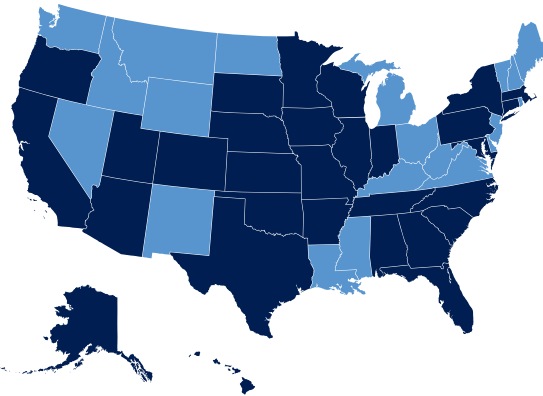

52%

 of students completed more than one internship

7

 Internships Highest number reported by a single student

TOP 10 INTERNSHIP CITIES

- | | |
|----------------|----------------|
| 1. Omaha | 6. Denver |
| 2. Minneapolis | 7. St. Louis |
| 3. Chicago | 8. Dallas |
| 4. Kansas City | 9. Sioux Falls |
| 5. Milwaukee | 10. Orlando |

NOTABLE INTERNSHIP AND RESEARCH SITES

- | | | | |
|--|---------------------------------------|----------------------------|---|
| Abbott Laboratories | Dundee Venture Capital | HDR | PwC |
| American Airlines | Eide Bailly LLP | Hudl | Quantum Workplace |
| American Express | Elemental Scientific | JPMorgan Chase & Co. | Sporting Kansas City |
| Aon Corporation | EY | Kiewit | The Federal Reserve Bank of Kansas City |
| Applied Underwriters | Federal Deposit Insurance Corporation | KPMG | Union Pacific |
| Baird | Fidelity Investments | Lockton | Wells Fargo |
| Berkshire Hathaway Homestate Companies | Fiserv | Lutz | Werner Enterprises |
| Boston Consulting Group | FNBO | Mariner Wealth Advisors | Tenaska |
| Burlington Capital | Forvis Mazars | MassMutual | UBS |
| Charles Schwab | FTI Consulting | M-One Capital | United Airlines |
| CliftonLarsonAllen | Gallup | Minnesota Twins | |
| Conagra Brands | GE Healthcare | Mutual of Omaha | |
| Deloitte | Harrison Street | National Indemnity Company | |
| | Real Estate Capital | Pacific Life | |

OUR GRADUATES FLY FAR

Creighton alumni live, work and study in cities across the country and world.

30 + 6
States + Countries

plus Washington, D.C.

Heider
College of Business

NOTABLE EMPLOYERS

GALLUP®

fiserv.

Deloitte.

BlackRock

OUR GRADUATES' EARNINGS

Median Salary Overall

\$67,000

Top Salary

\$100,000

Median Wage by Region