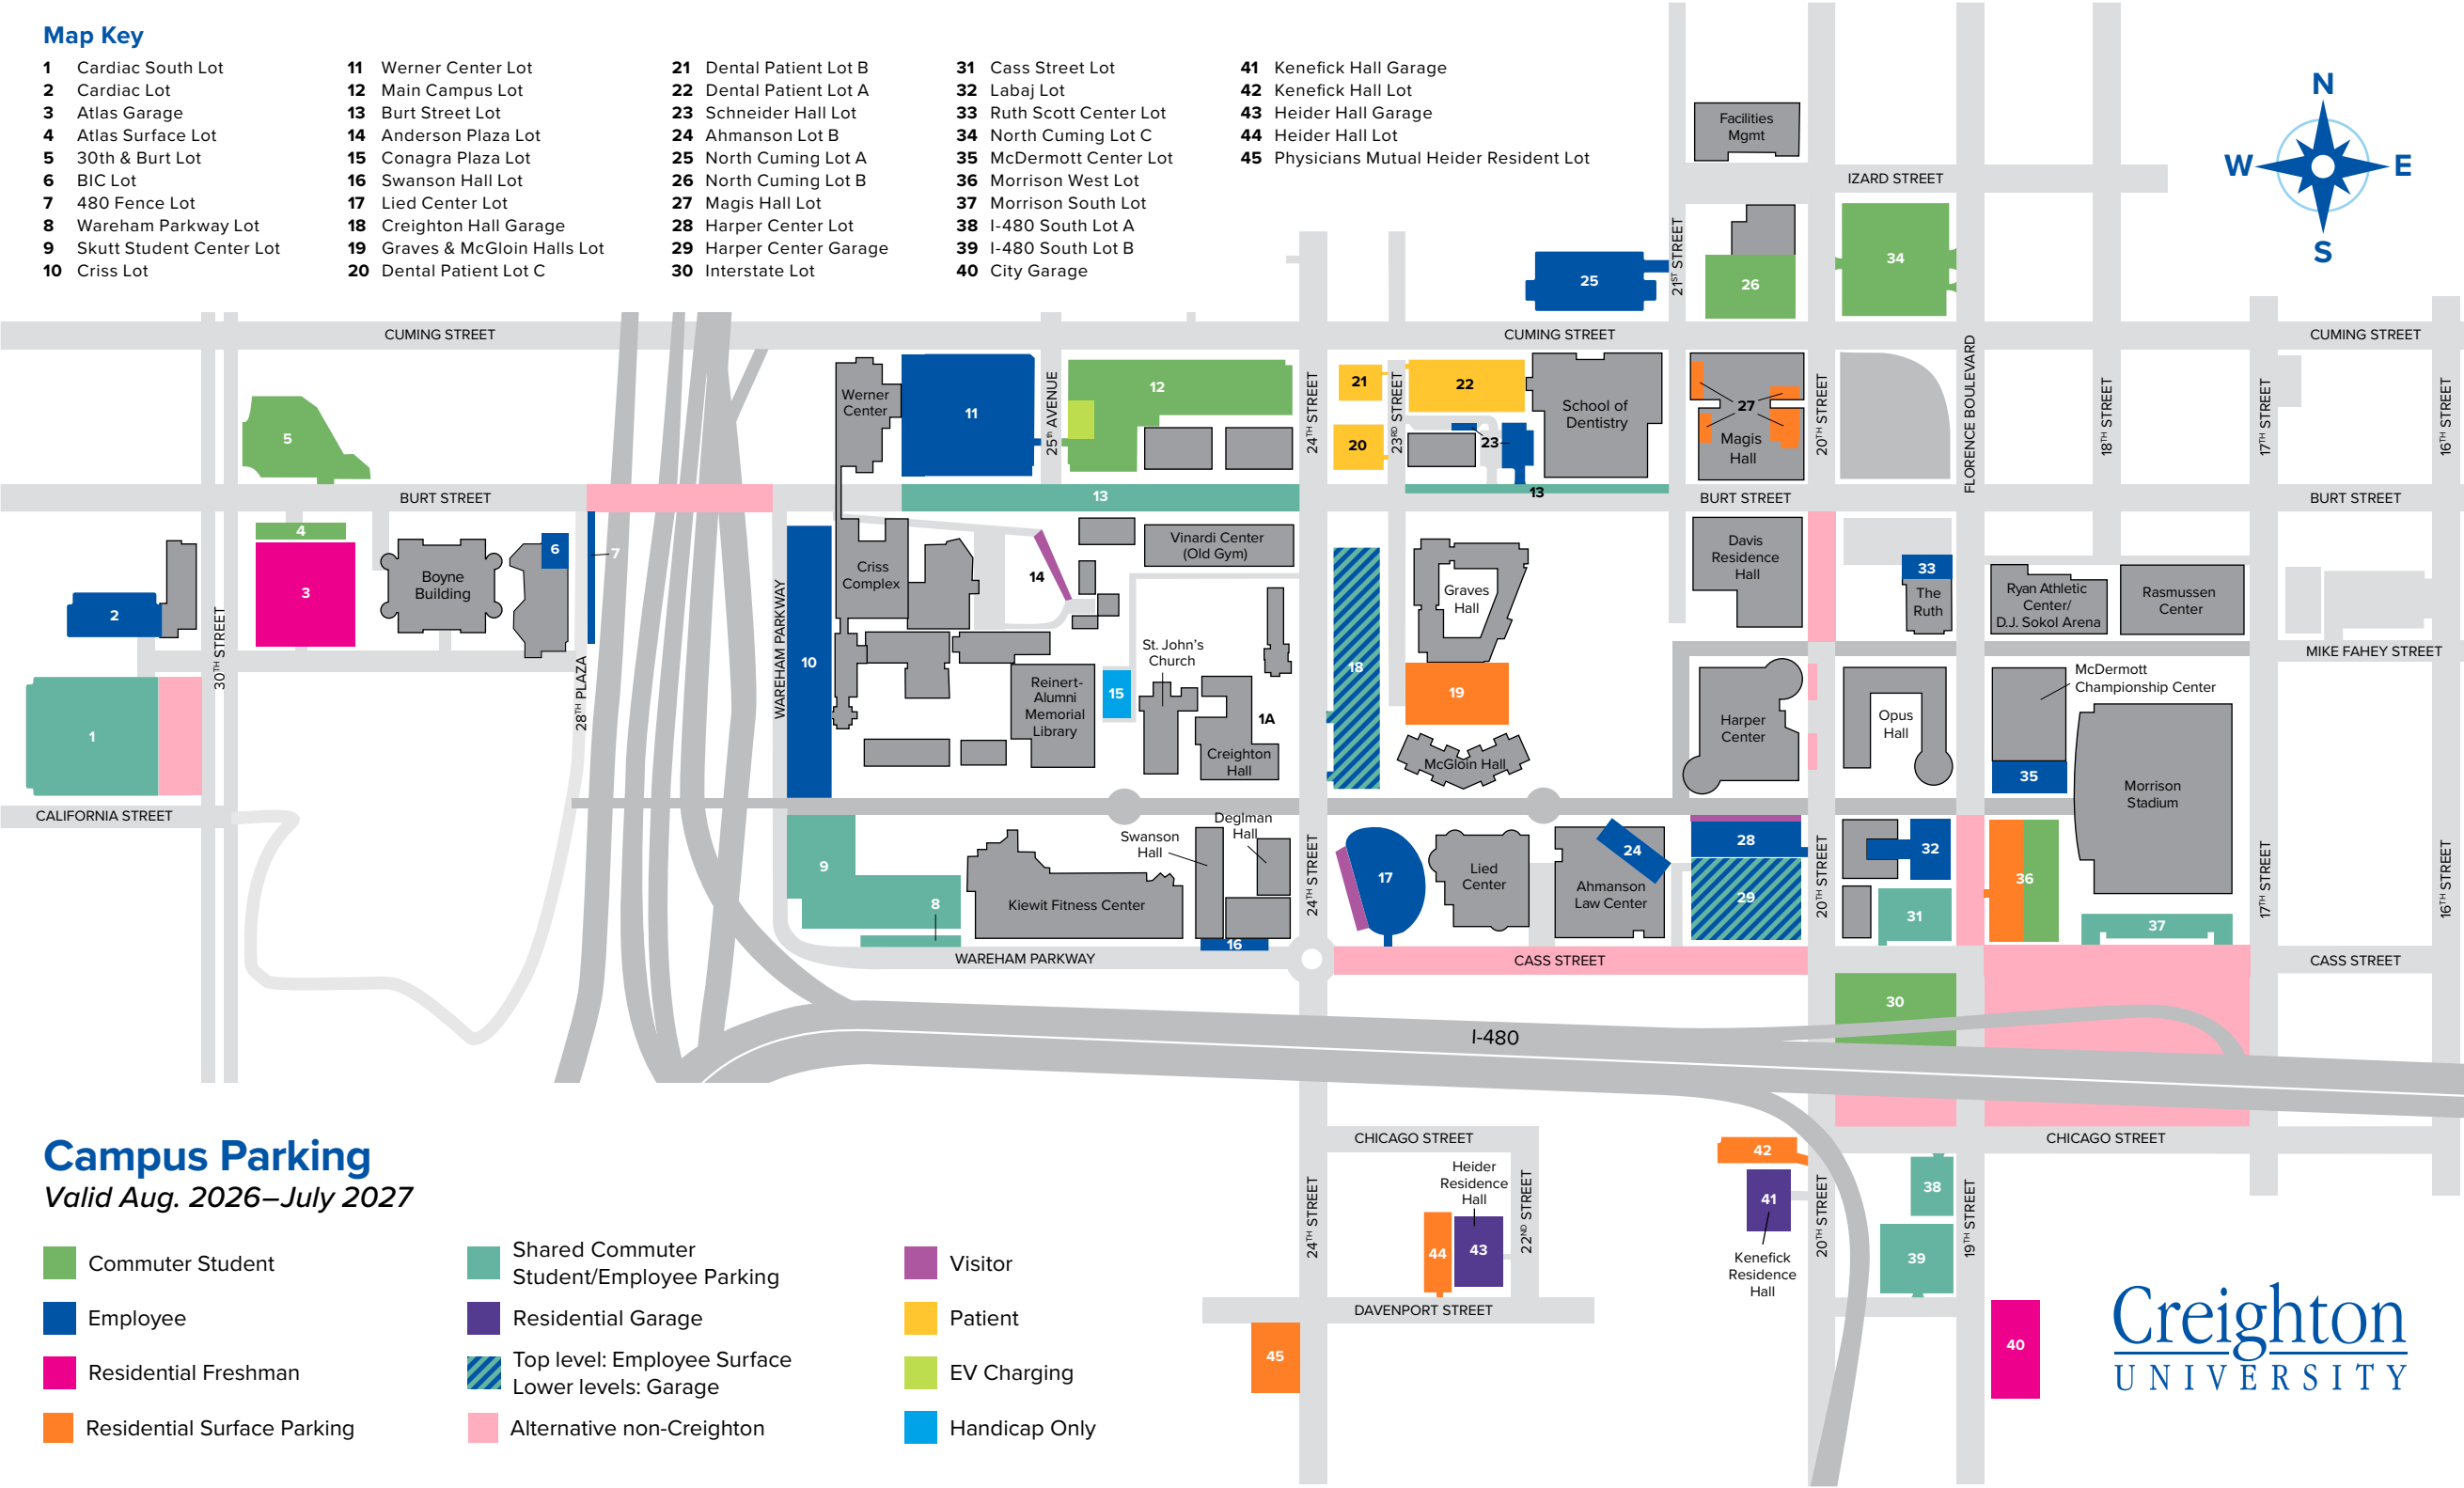

CHI Health
Creighton University
Medical Center
University Campus

Campus Parking

Valid Aug. 2026–July 2027

- | | | | |
|-----------------------------|---|--------------------|-------------|
| Commuter Student | Shared Commuter Student/Employee Parking | Residential Garage | Visitor |
| Employee | Top level: Employee Surface
Lower levels: Garage | Patient | EV Charging |
| Residential Freshman | Alternative non-Creighton | Handicap Only | |
| Residential Surface Parking | | | |

Map Key

- | | | | | |
|----------------------------|-------------------------------|-------------------------|--------------------------|--|
| 1 Cardiac South Lot | 11 Werner Center Lot | 21 Dental Patient Lot B | 31 Cass Street Lot | 41 Kenefick Hall Garage |
| 2 Cardiac Lot | 12 Main Campus Lot | 22 Dental Patient Lot A | 32 Labaj Lot | 42 Kenefick Hall Lot |
| 3 Atlas Garage | 13 Burt Street Lot | 23 Schneider Hall Lot | 33 Ruth Scott Center Lot | 43 Heider Hall Garage |
| 4 Atlas Surface Lot | 14 Anderson Plaza Lot | 24 Ahmanson Lot B | 34 North Cuming Lot C | 44 Heider Hall Lot |
| 5 30th & Burt Lot | 15 Conagra Plaza Lot | 25 North Cuming Lot A | 35 McDermott Center Lot | 45 Physicians Mutual Heider Resident Lot |
| 6 BIC Lot | 16 Swanson Hall Lot | 26 North Cuming Lot B | 36 Morrison West Lot | |
| 7 480 Fence Lot | 17 Lied Center Lot | 27 Magis Hall Lot | 37 Morrison South Lot | |
| 8 Wareham Parkway Lot | 18 Creighton Hall Garage | 28 Harper Center Lot | 38 I-480 South Lot A | |
| 9 Skutt Student Center Lot | 19 Graves & McGloin Halls Lot | 29 Harper Center Garage | 39 I-480 South Lot B | |
| 10 Criss Lot | 20 Dental Patient Lot C | 30 Interstate Lot | 40 City Garage | |