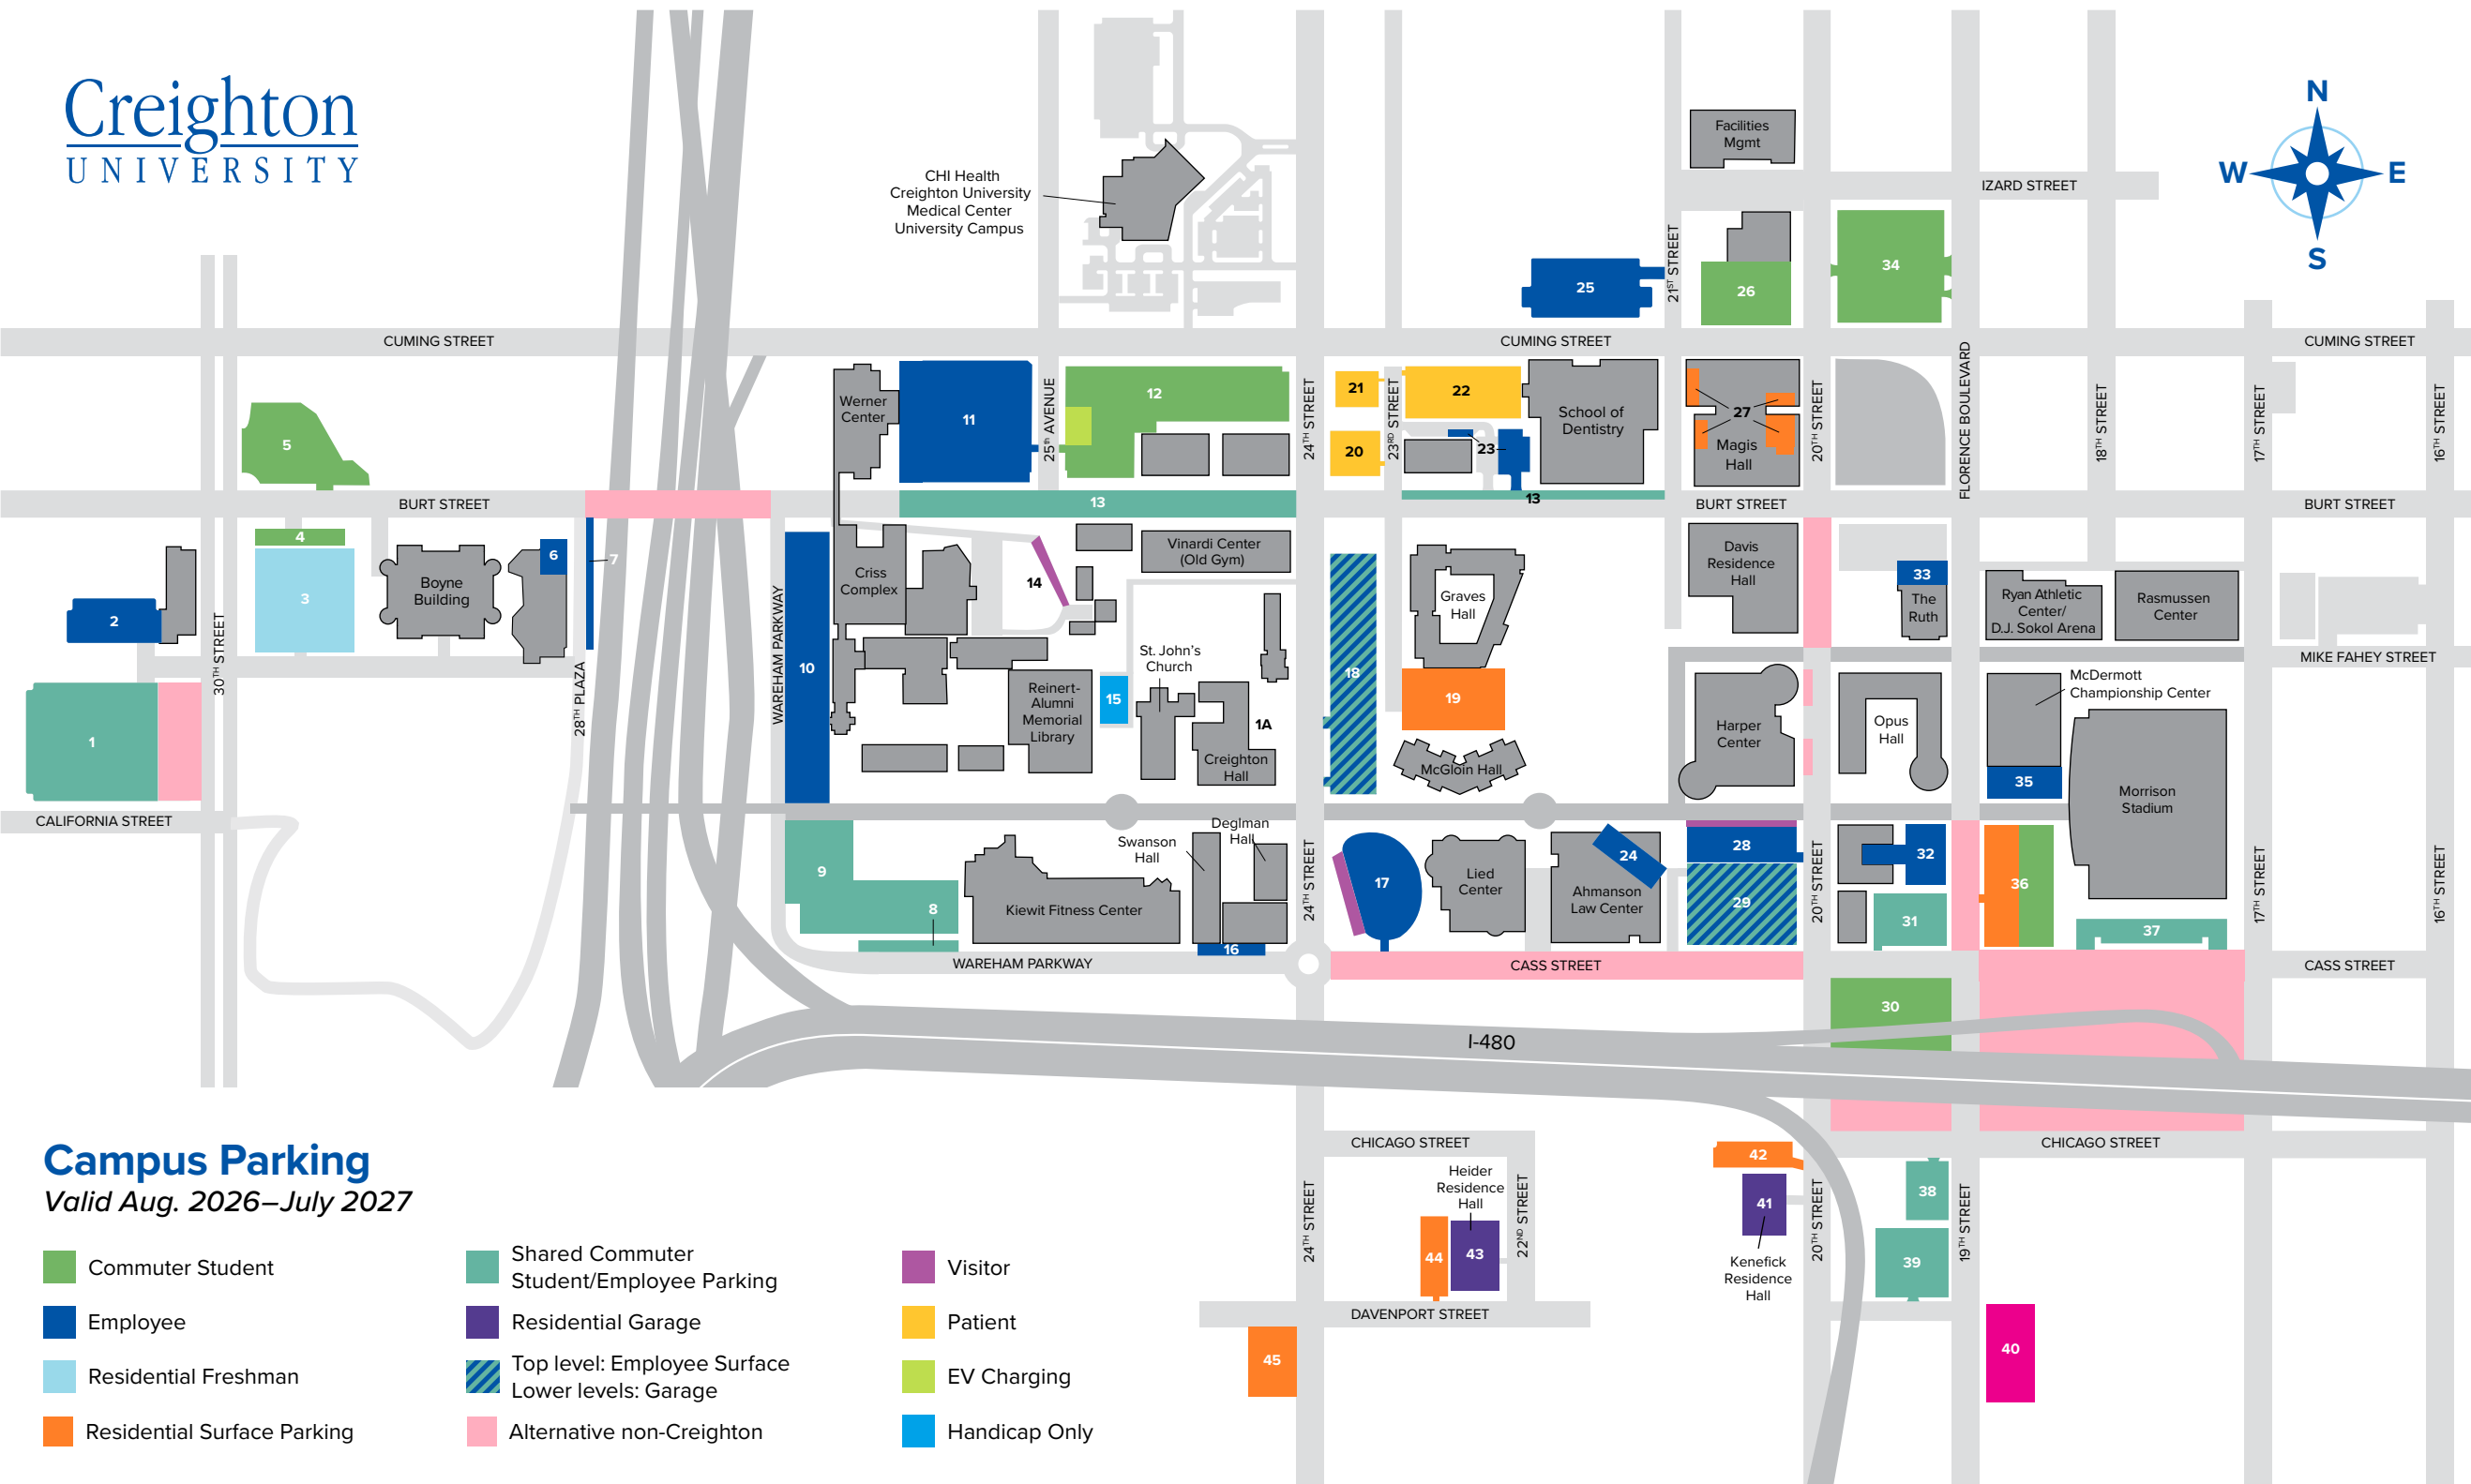

CHI Health
Creighton University
Medical Center
University Campus

Campus Parking

Valid Aug. 2026–July 2027

- | | | | |
|-----------------------------|---|--------------------|-------------|
| Commuter Student | Shared Commuter Student/Employee Parking | Residential Garage | Visitor |
| Employee | Top level: Employee Surface
Lower levels: Garage | Patient | EV Charging |
| Residential Freshman | Alternative non-Creighton | Handicap Only | |
| Residential Surface Parking | | | |

Map Key

- | | | | | |
|----------------------------|-------------------------------|-------------------------|--------------------------|--|
| 1 Cardiac South Lot | 11 Werner Center Lot | 21 Dental Patient Lot B | 31 Cass Street Lot | 41 Kenefick Hall Garage |
| 2 Cardiac Lot | 12 Main Campus Lot | 22 Dental Patient Lot A | 32 Labaj Lot | 42 Kenefick Hall Lot |
| 3 Atlas Garage | 13 Burt Street Lot | 23 Schneider Hall Lot | 33 Ruth Scott Center Lot | 43 Heider Hall Garage |
| 4 Atlas Surface Lot | 14 Anderson Plaza Lot | 24 Ahmanson Lot B | 34 North Cuming Lot C | 44 Heider Hall Lot |
| 5 30th & Burt Lot | 15 Conagra Plaza Lot | 25 North Cuming Lot A | 35 McDermott Center Lot | 45 Physicians Mutual Heider Resident Lot |
| 6 BIC Lot | 16 Swanson Hall Lot | 26 North Cuming Lot B | 36 Morrison West Lot | |
| 7 480 Fence Lot | 17 Lied Center Lot | 27 Magis Hall Lot | 37 Morrison South Lot | |
| 8 Wareham Parkway Lot | 18 Creighton Hall Garage | 28 Harper Center Lot | 38 I-480 South Lot A | |
| 9 Skutt Student Center Lot | 19 Graves & McGloin Halls Lot | 29 Harper Center Garage | 39 I-480 South Lot B | |
| 10 Criss Lot | 20 Dental Patient Lot C | 30 Interstate Lot | 40 City Garage | |